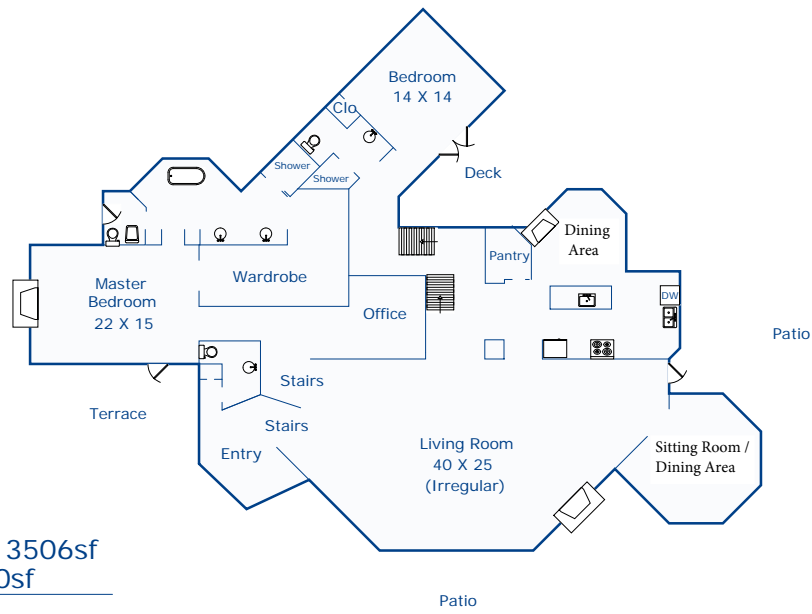

8 Carmel Way Carmel, CA 93921

Main Living Area - 3506sf
Lower Level - 1550sf

Total - 5056sf