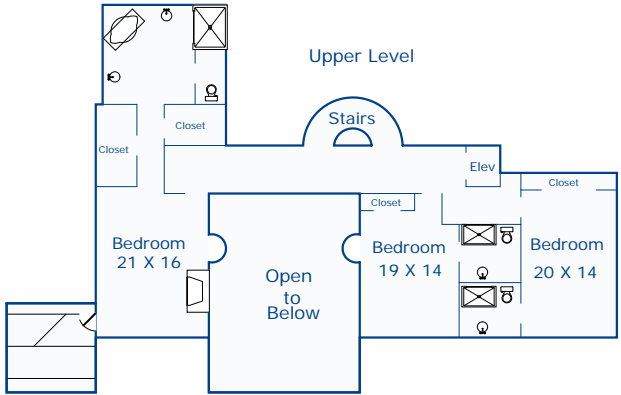

1668 CRESPI LANE PEBBLE BEACH, CA

Lower Level

Main Living Area

Main Living Area - 3327sf
 Upper Level - 2058sf
 Lower Level - 3189sf

 Total - 8574sf