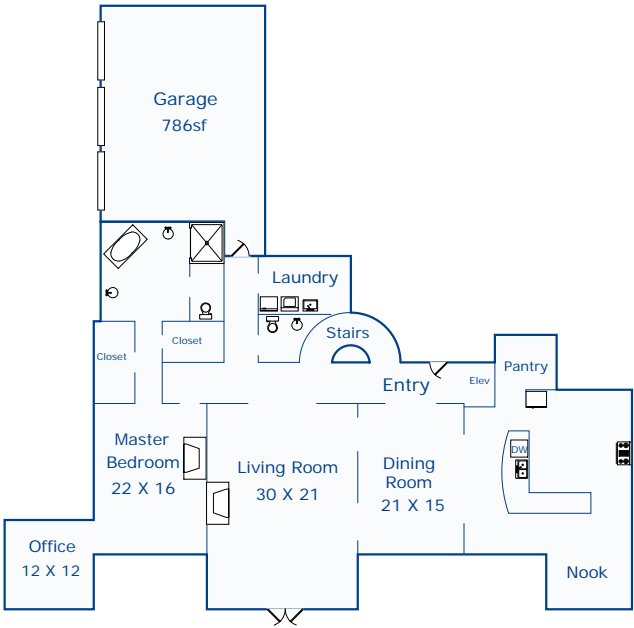

1668 CRESPI LANE PEBBLE BEACH, CA

Lower Level

Main Living Area

Main Living Area - 3327sf
 Upper Level - 2058sf
 Lower Level - 3189sf

 Total - 8574sf