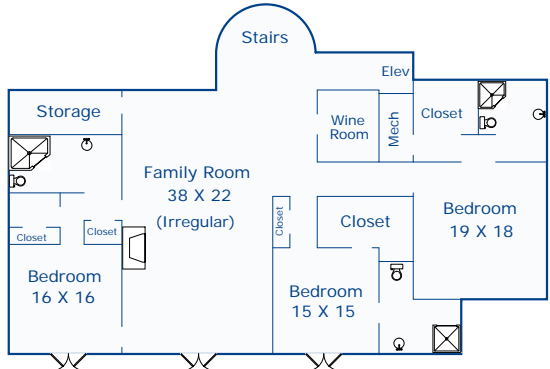

1668 CRESPI LANE PEBBLE BEACH, CA

Lower Level

Main Living Area

Main Living Area - 3327sf
 Upper Level - 2058sf
 Lower Level - 3189sf

 Total - 8574sf