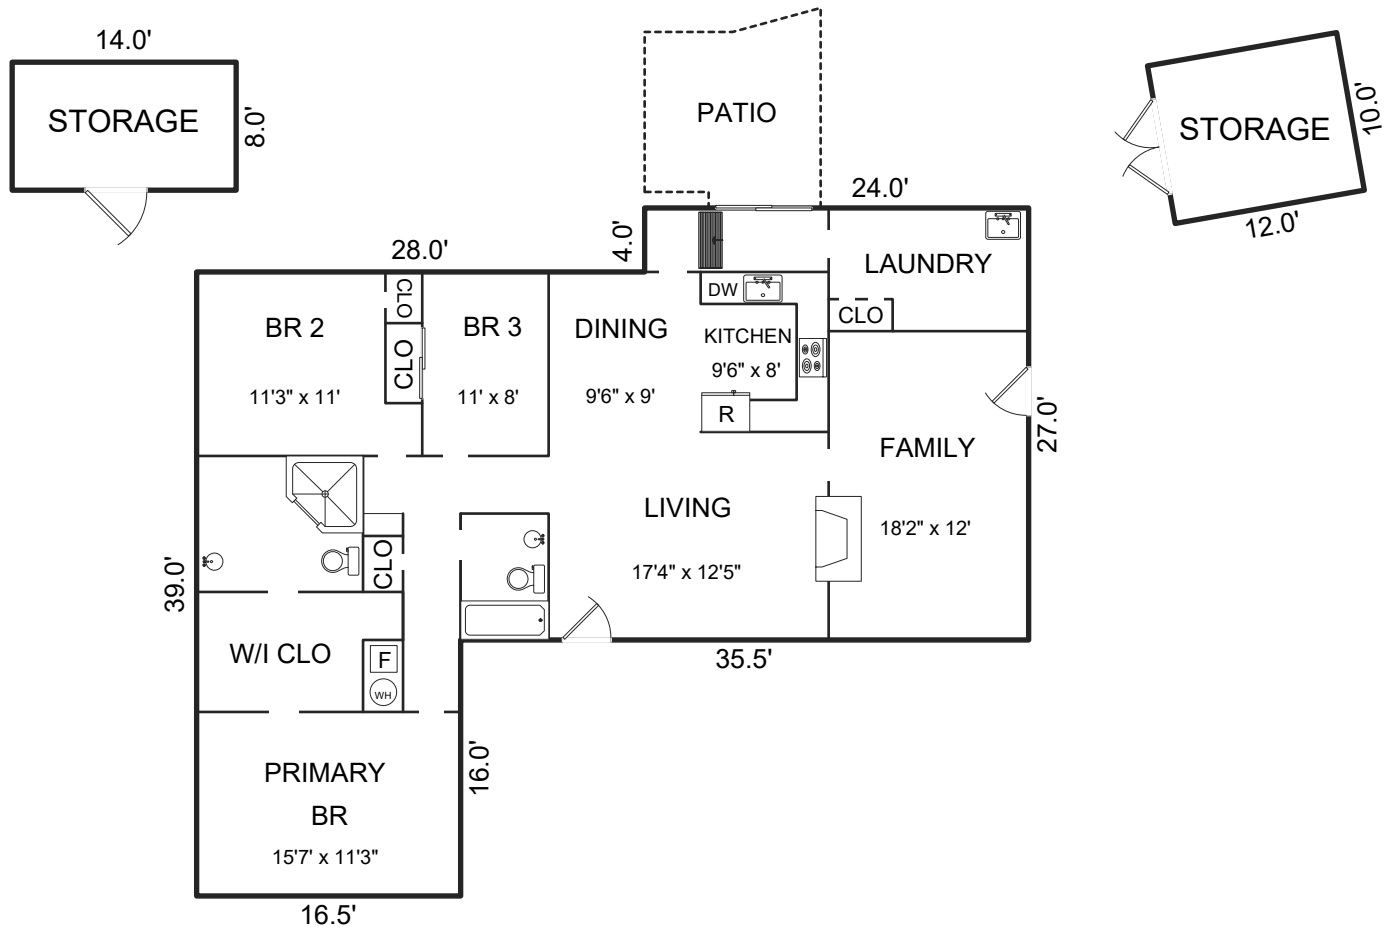

3341 SYCAMORE PLACE, CARMEL, CA 93923

AREA CALCULATIONS (approximate)

First Floor:	<u>1,556sf</u>
Net Livable Area:	1,556sf
Storage:	120
Storage:	112
Patio:	121