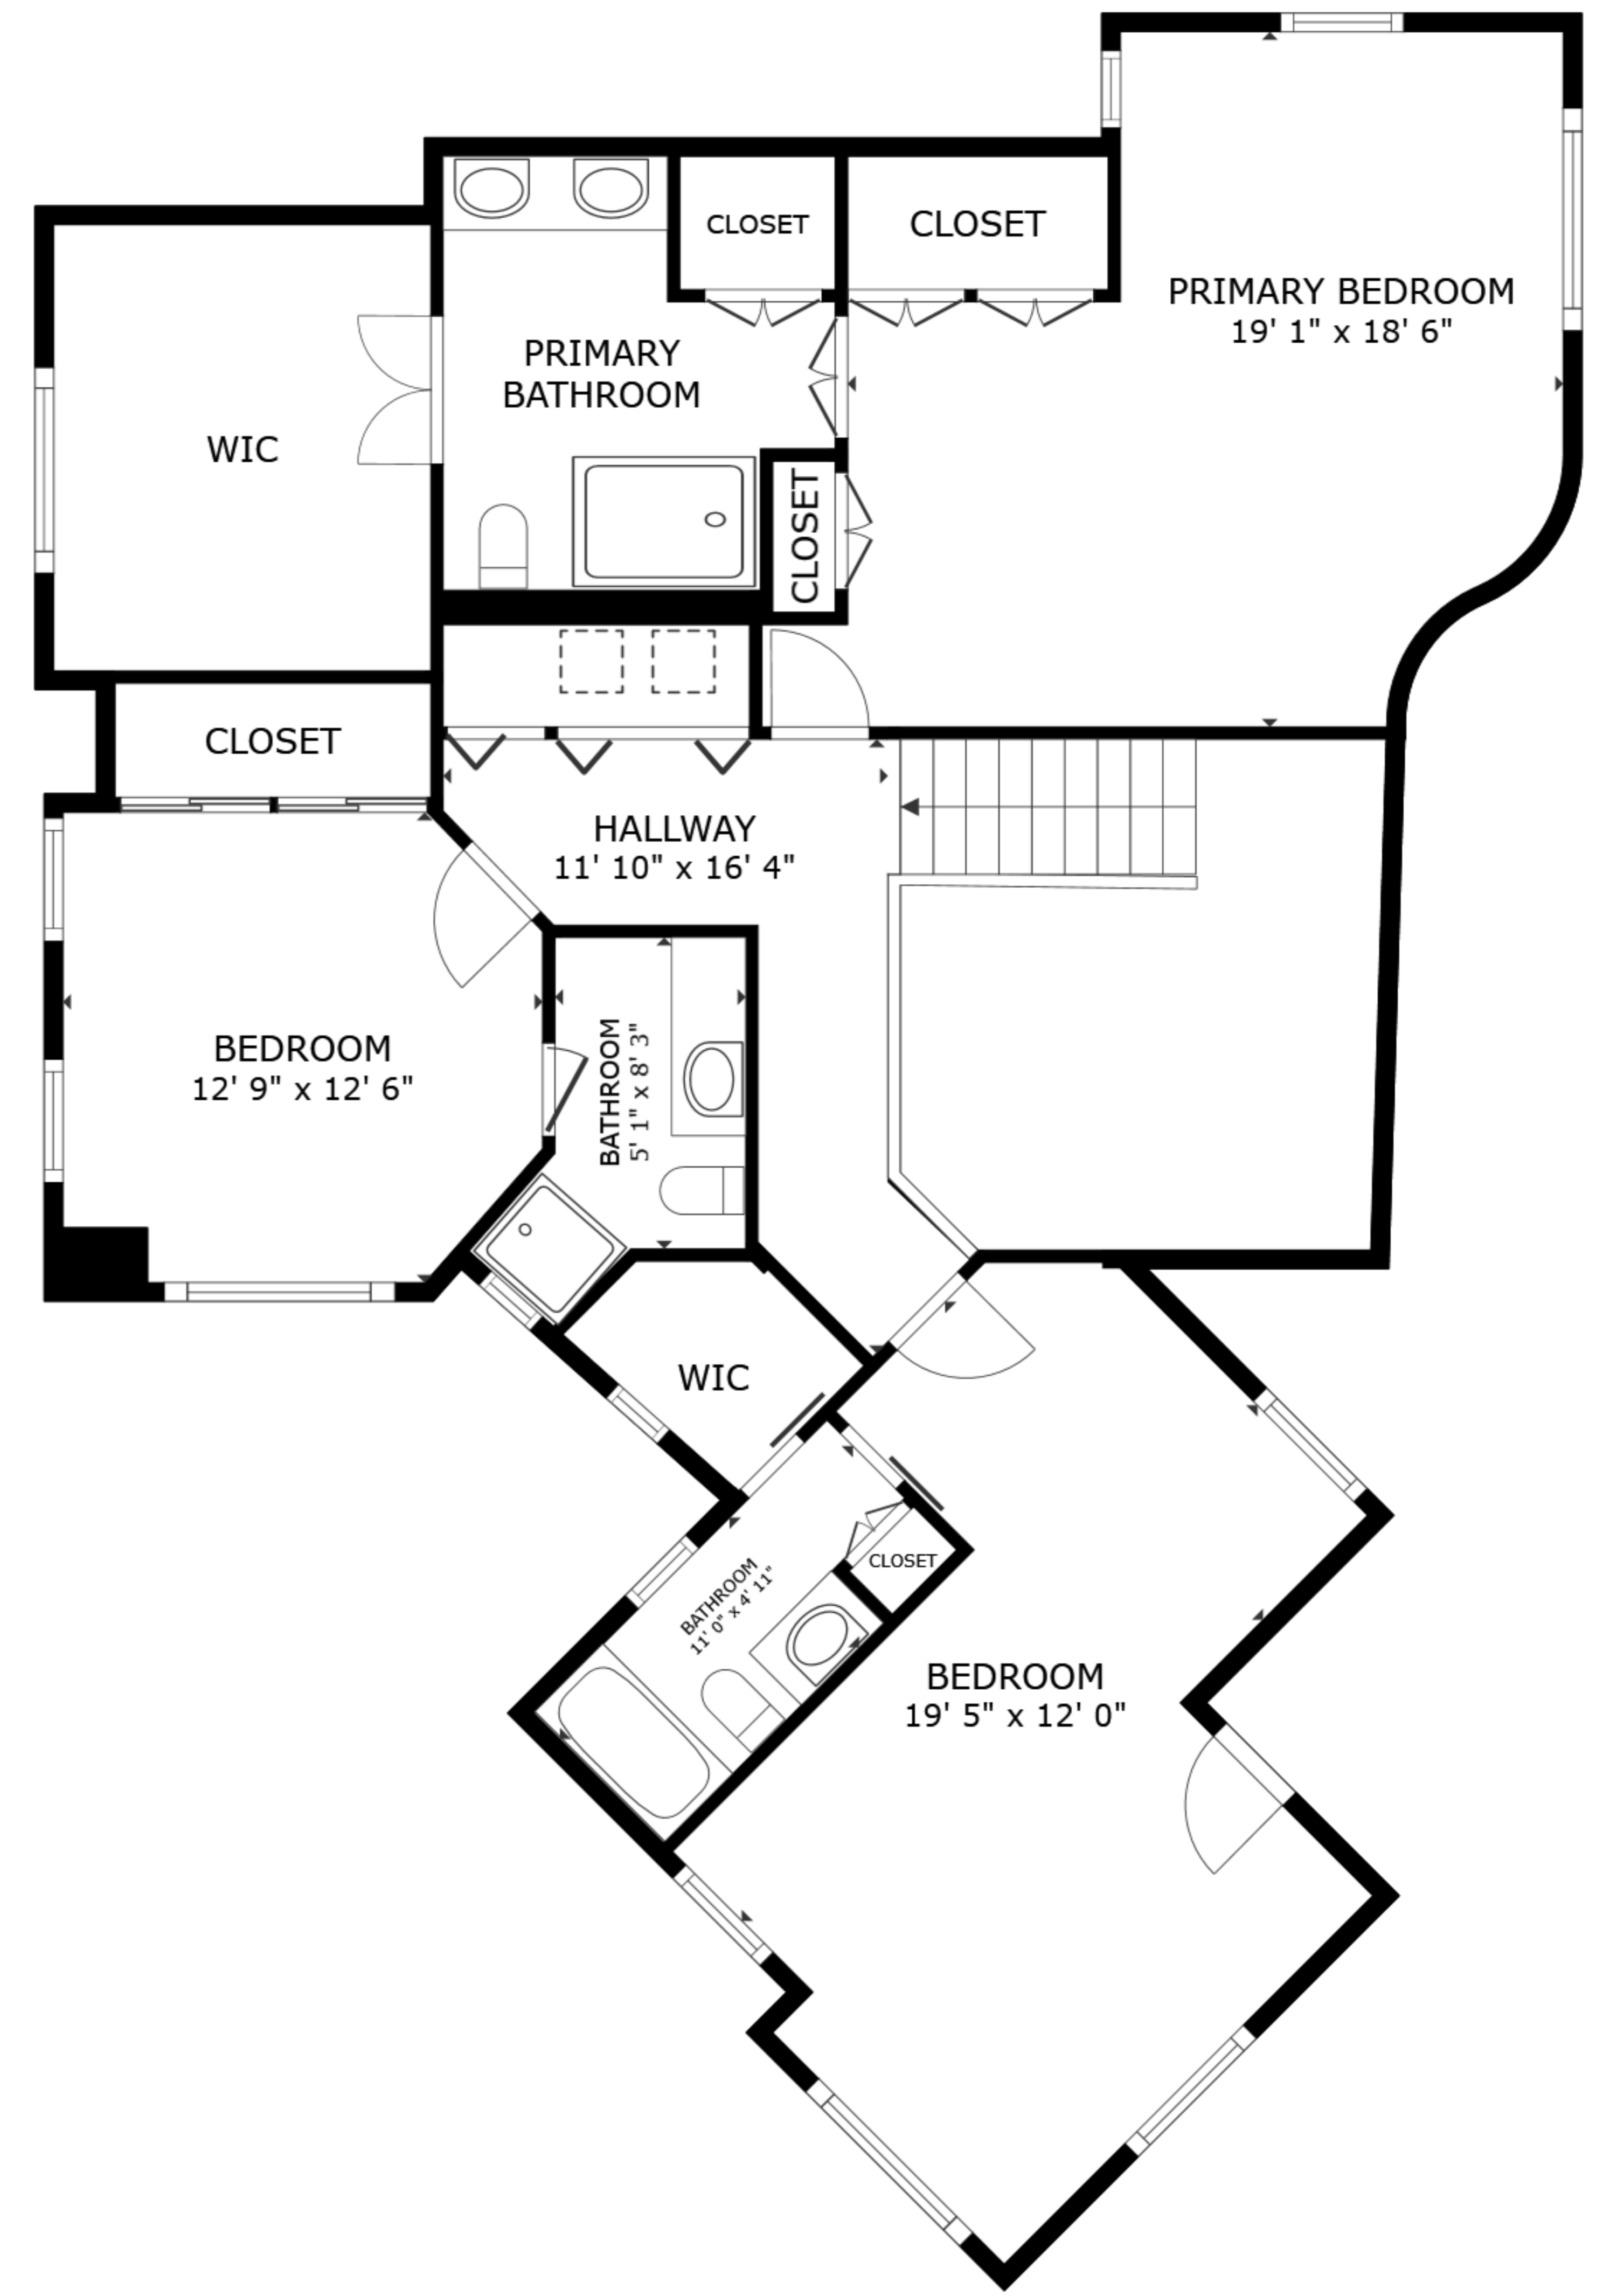

FLOOR 1

FLOOR 2

GROSS INTERNAL AREA
 FLOOR 1 1,160 sq.ft. FLOOR 2 1,484 sq.ft.
 EXCLUDED AREAS : GARAGE 352 sq.ft.
 TOTAL : 2,644 sq.ft.

SIZES AND DIMENSIONS ARE APPROXIMATE, ACTUAL MAY VARY.