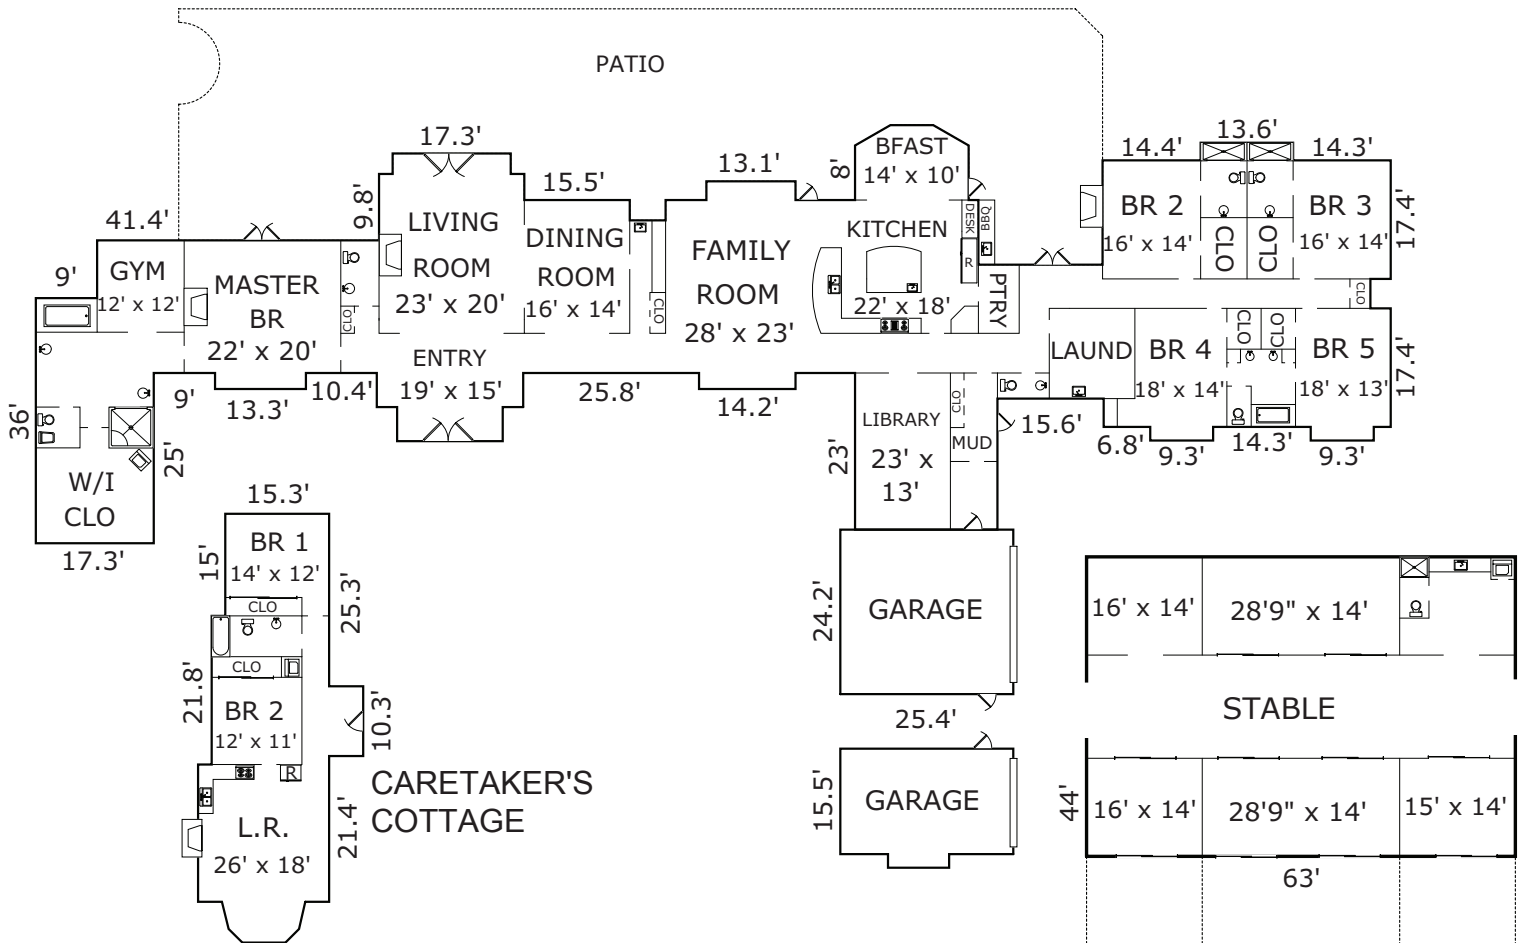

575 AGUAJITO ROAD, CARMEL, CA 93923

AREA CALCULATIONS

Main Living Area:	6,695sf
Caretaker's Cottage:	1,106
Net Livable Area:	7,801sf
Garage:	614
Garage:	412
Patio:	3,772
Stable:	2,772