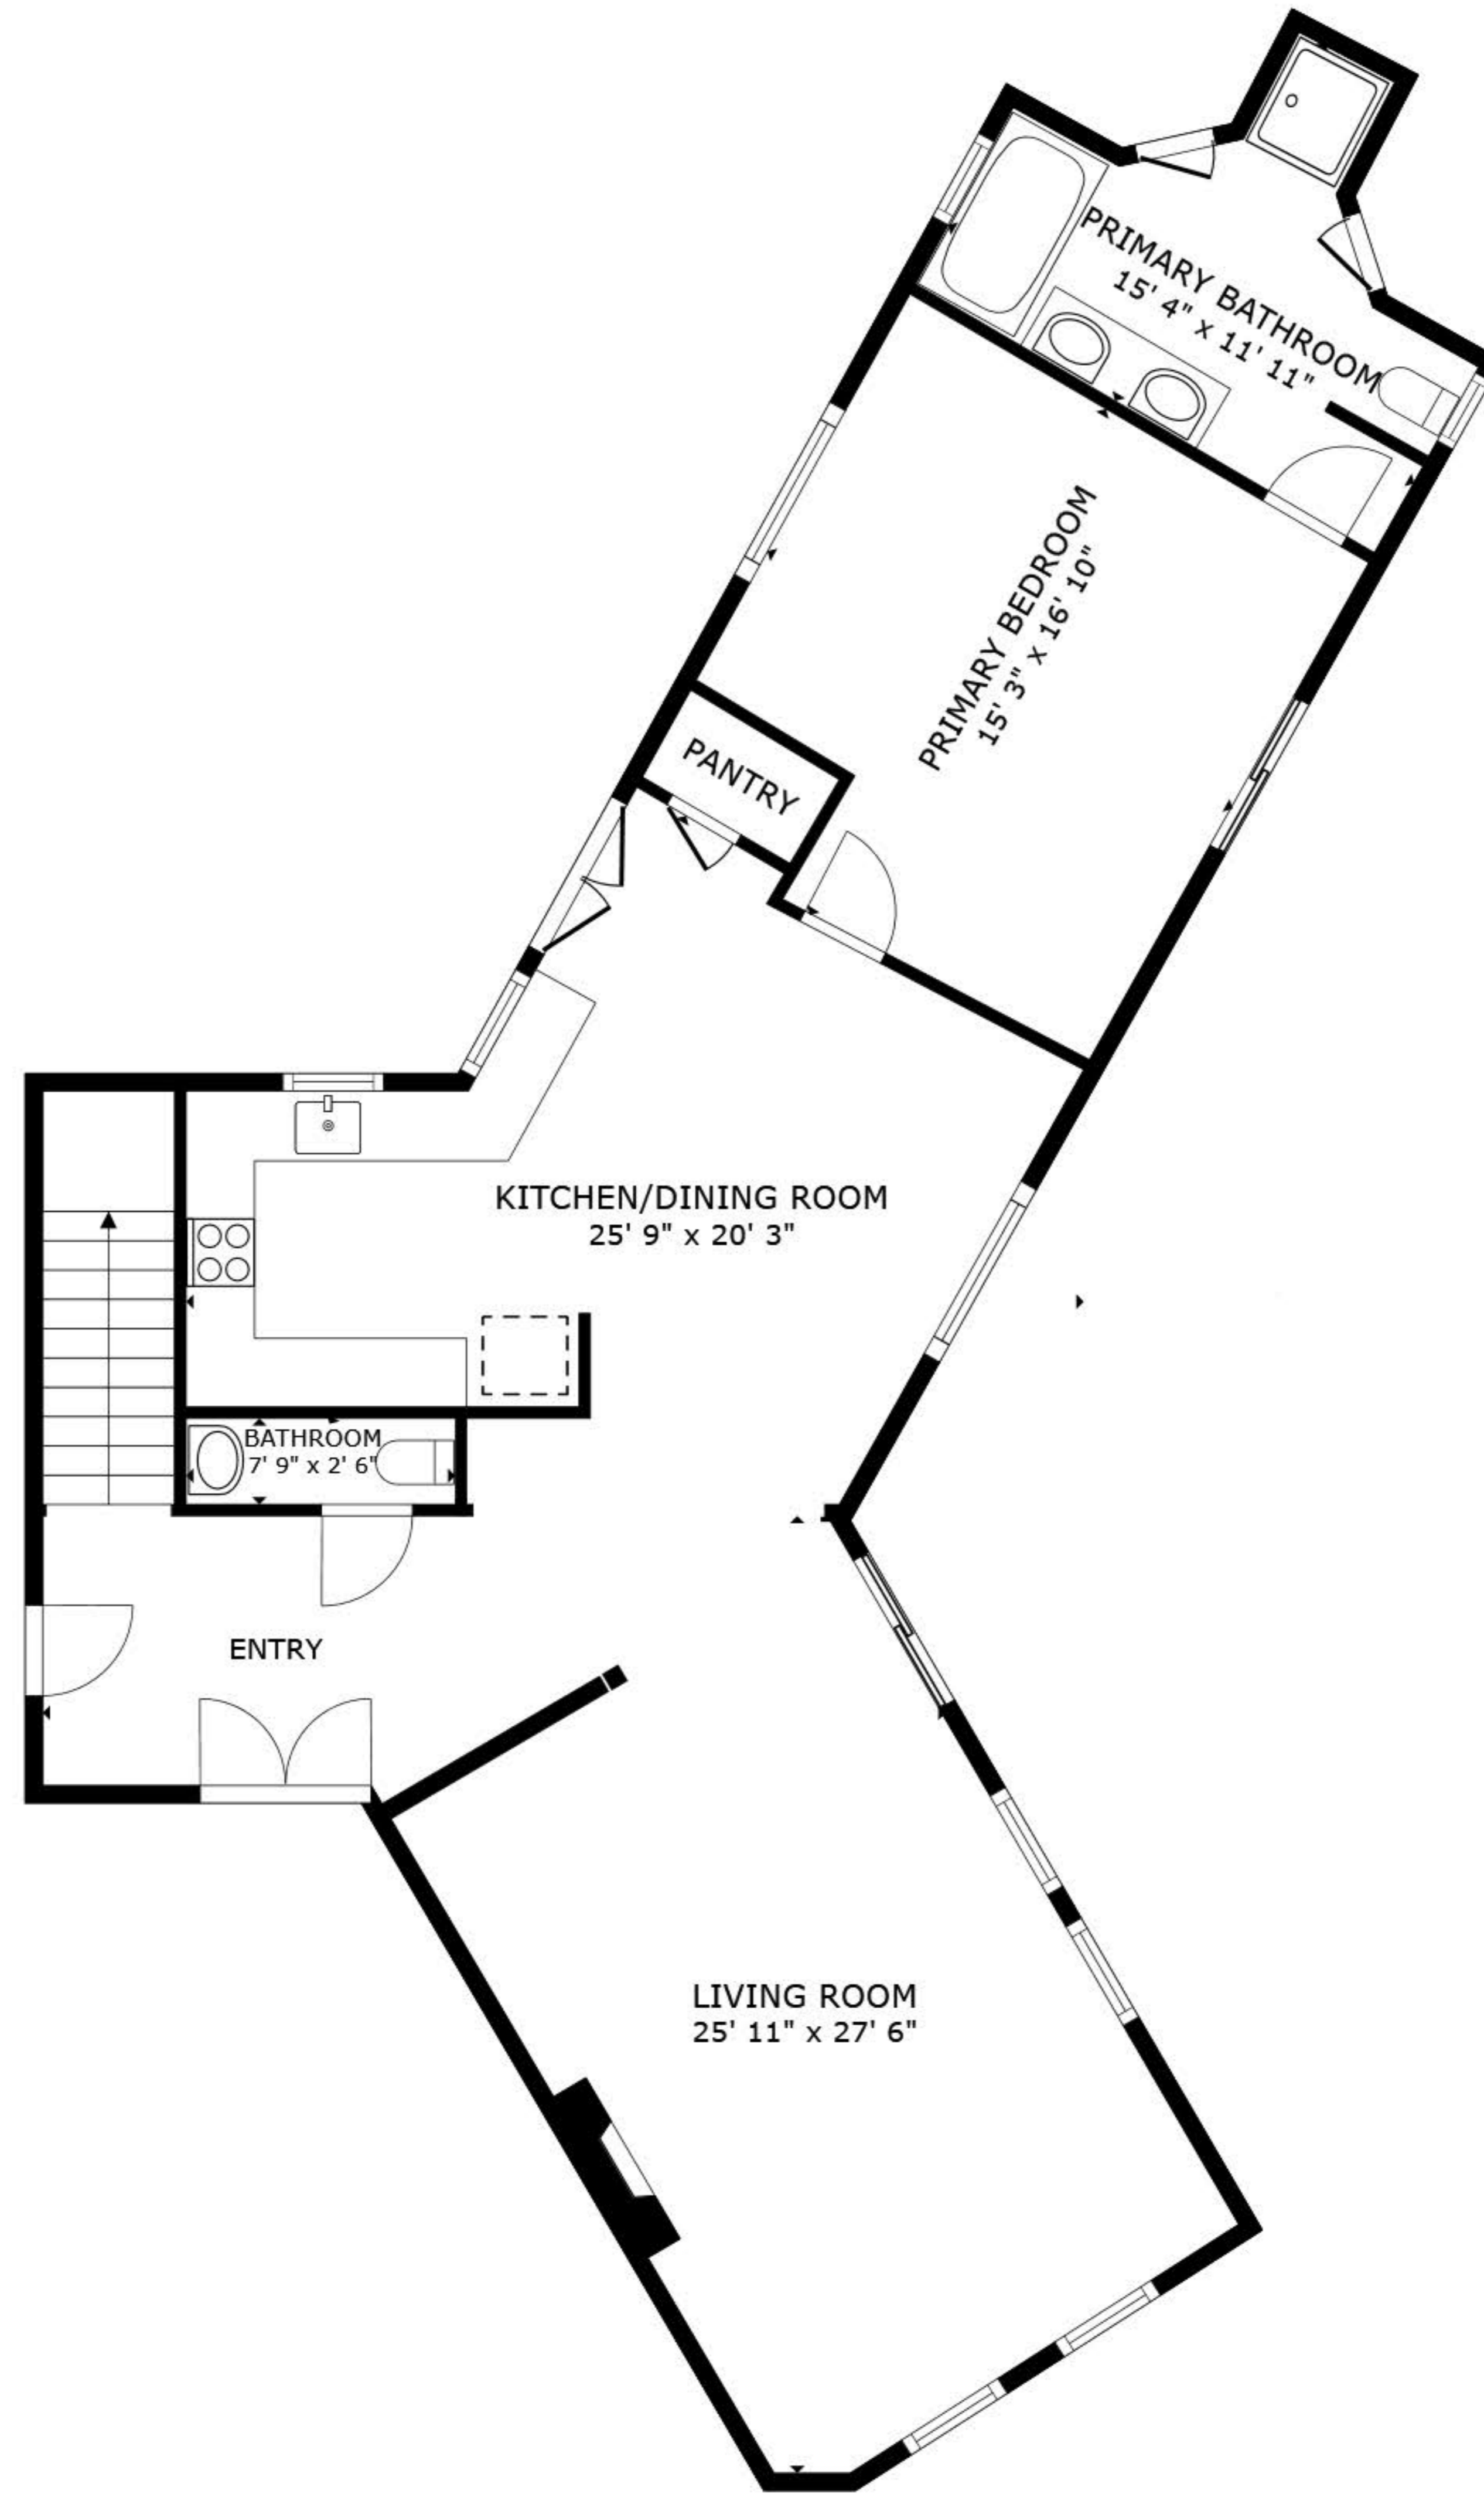

GROSS INTERNAL AREA
TOTAL: 387 sq.ft
SIZES AND DIMENSIONS ARE APPROXIMATE, ACTUAL MAY VARY.

FLOOR 1

FLOOR 2

GROSS INTERNAL AREA
FLOOR 1 1,254 sq.ft. FLOOR 2 445 sq.ft.
TOTAL : 1,698 sq.ft.

SIZES AND DIMENSIONS ARE APPROXIMATE, ACTUAL MAY VARY.