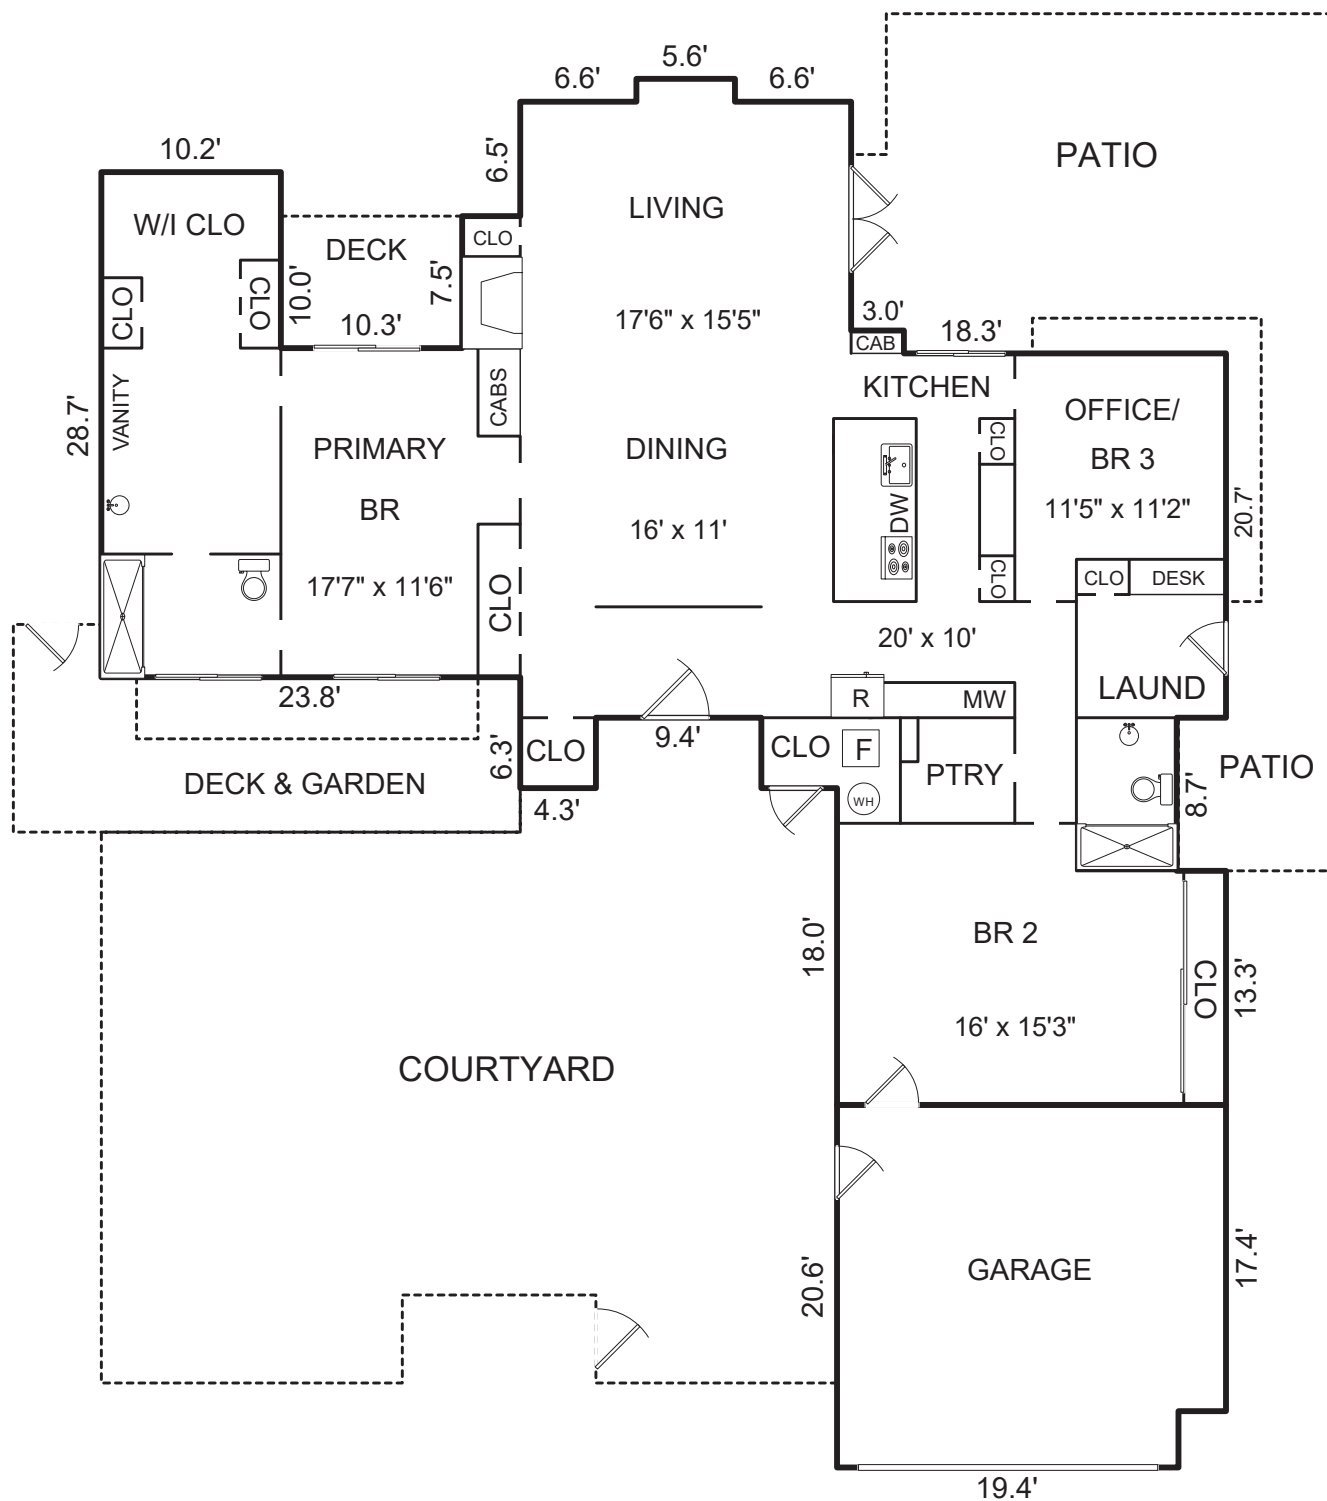

### AREA CALCULATIONS (approximate)

First Floor:	2,178sf
Net Livable Area:	2,178sf
Garage:	447
Courtyard:	1,336
Deck & Garden:	268
Deck:	77
Patio:	653