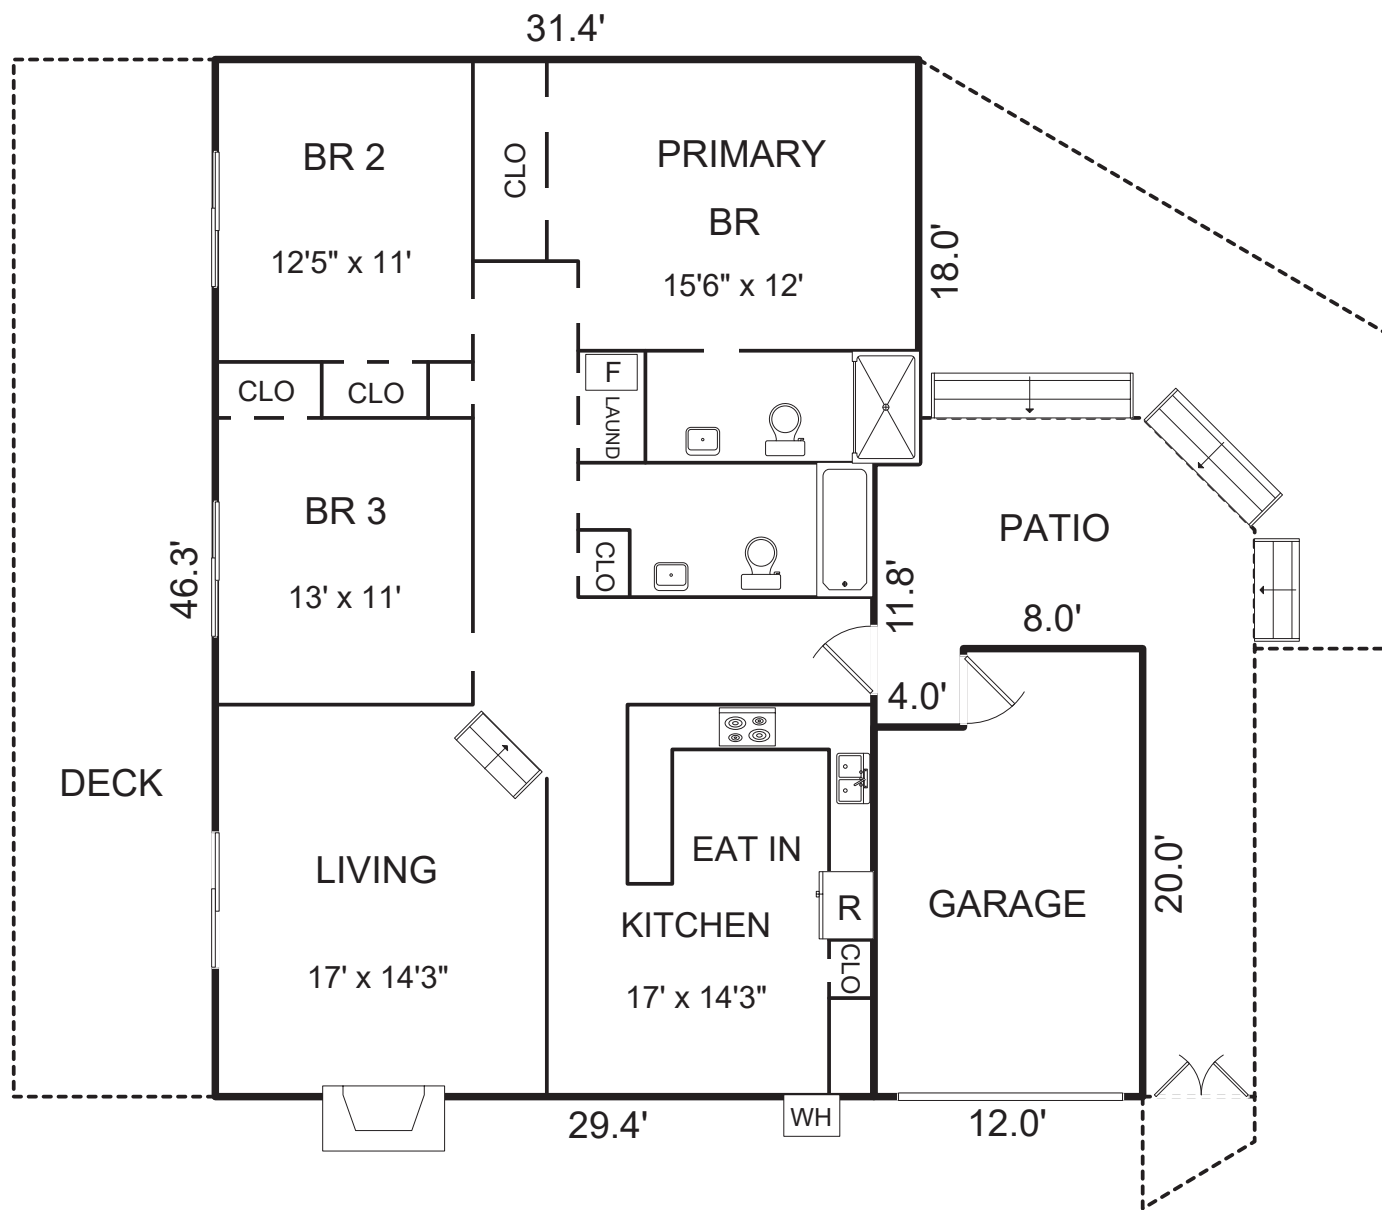

# 5 LAGUNA ROBLES, CARMEL VALLEY, CA 93924

## AREA CALCULATIONS (approximate)

First Floor:	1,397sf
Net Livable Area:	1,397sf
Garage:	226
Patio:	290
Deck:	417