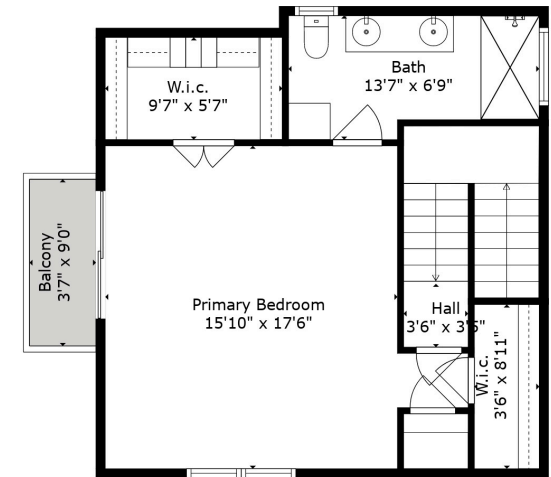

Floor 1

Floor 2

Estimated areas

GLA FLOOR 1: 1903 sq. ft, excluded 1000 sq. ft
 GLA FLOOR 2: 616 sq. ft, excluded 33 sq. ft
 Total GLA 2519 sq. ft, total scanned area 3552 sq. ft

HOME INSPECTION

Disclaimer: Sizes And Dimensions Are Approximate. Actual Measurements May Vary.