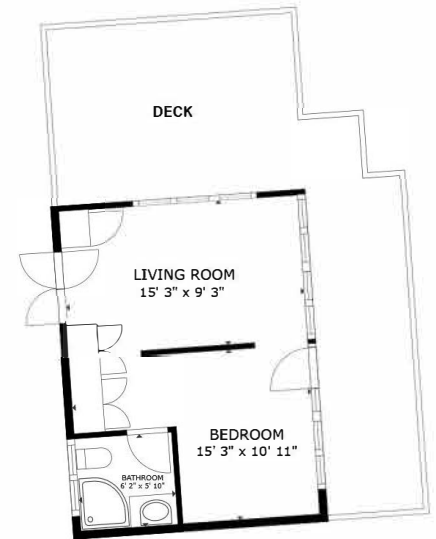

MAIN HOUSE

FLOOR 1

BONUS ROOM

MAIN HOUSE

FLOOR 2

STUDIO

GROSS INTERNAL AREA
 FLOOR 1 839 sq.ft. FLOOR 2 895 sq.ft.
 EXCLUDED AREAS : PATIO 282 sq.ft. BALCONY 324 sq.ft.
 TOTAL : 1,734 sq.ft.

SIZES AND DIMENSIONS ARE APPROXIMATE, ACTUAL MAY VARY.