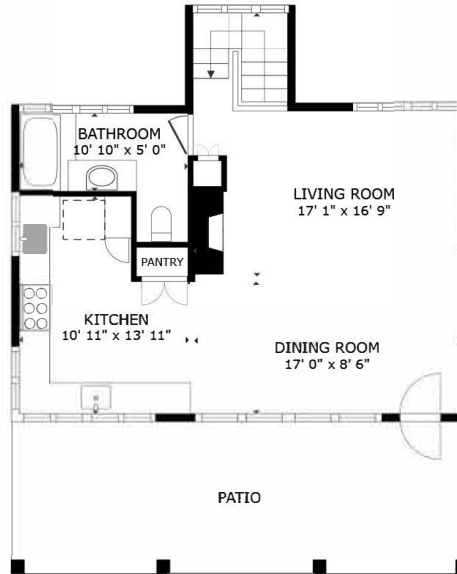

MAIN HOUSE

FLOOR 1

BONUS ROOM

MAIN HOUSE

FLOOR 2

STUDIO

GROSS INTERNAL AREA
 FLOOR 1 839 sq.ft. FLOOR 2 895 sq.ft.
 EXCLUDED AREAS : PATIO 282 sq.ft. BALCONY 324 sq.ft.
 TOTAL : 1,734 sq.ft.

SIZES AND DIMENSIONS ARE APPROXIMATE, ACTUAL MAY VARY.