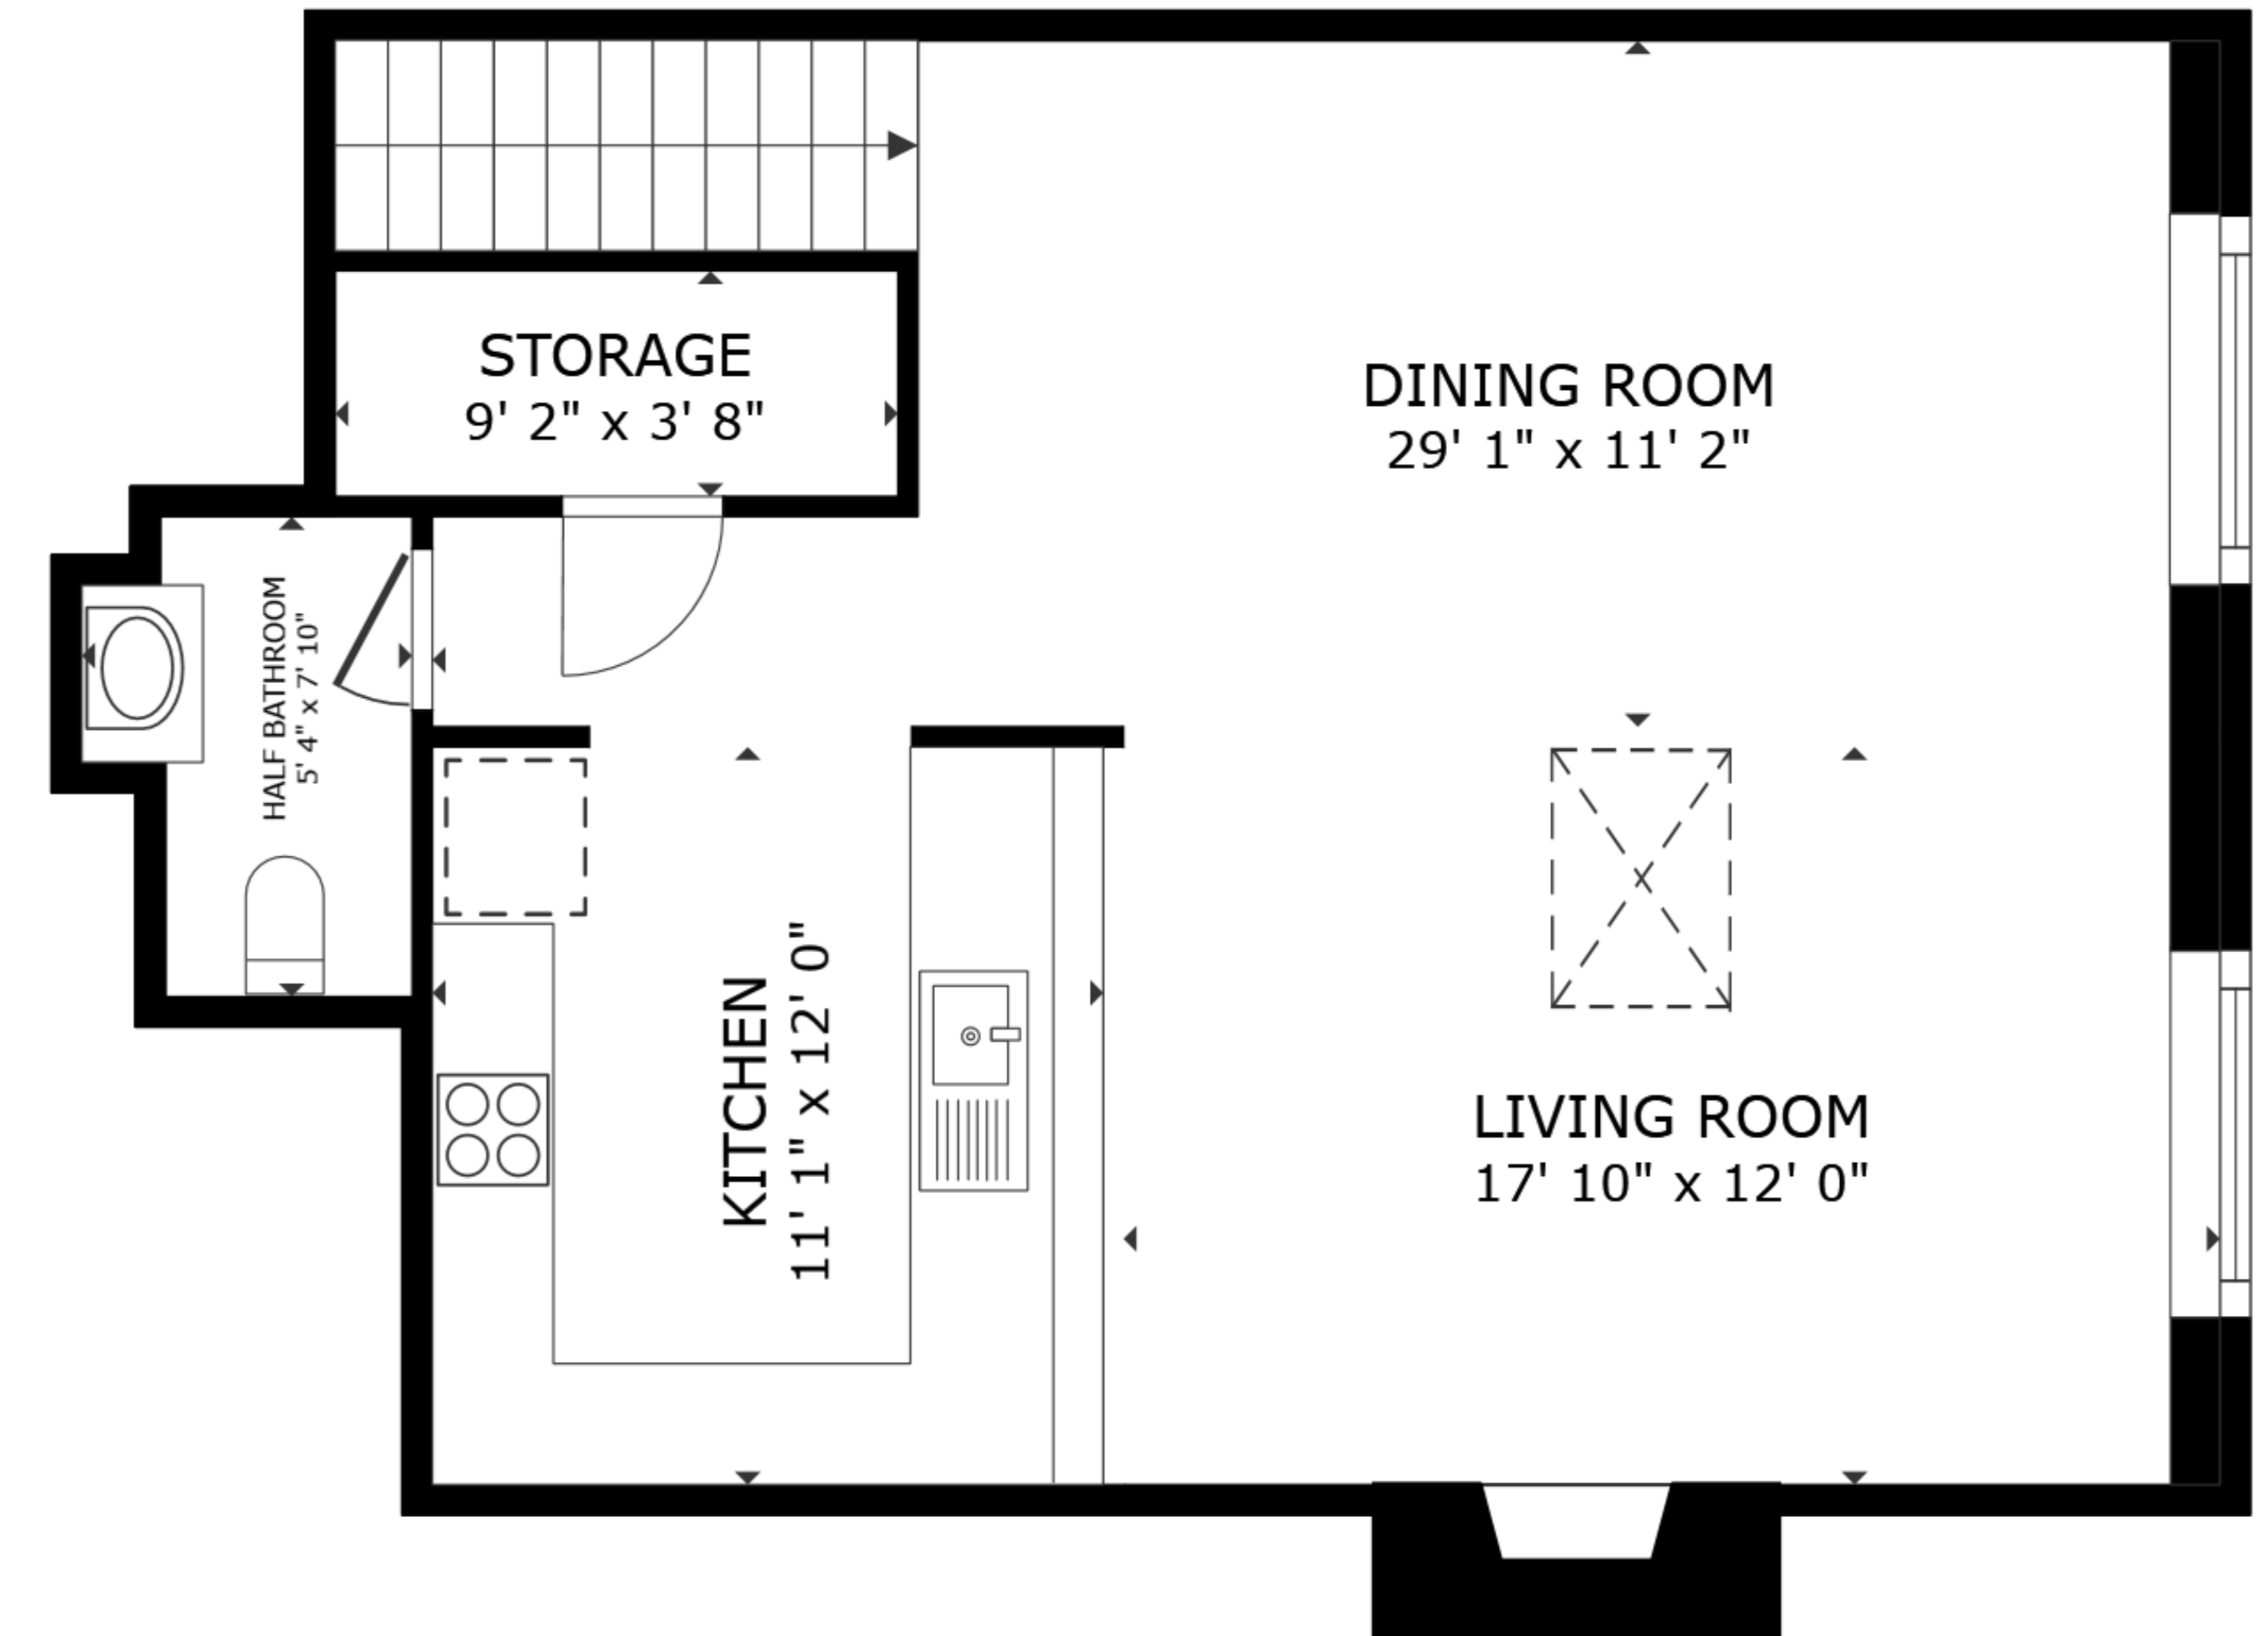

FLOOR 1

FLOOR 2

GROSS INTERNAL AREA
 FLOOR 1 823 sq.ft. FLOOR 2 732 sq.ft.
 TOTAL : 1,554 sq.ft.

SIZES AND DIMENSIONS ARE APPROXIMATE, ACTUAL MAY VARY.