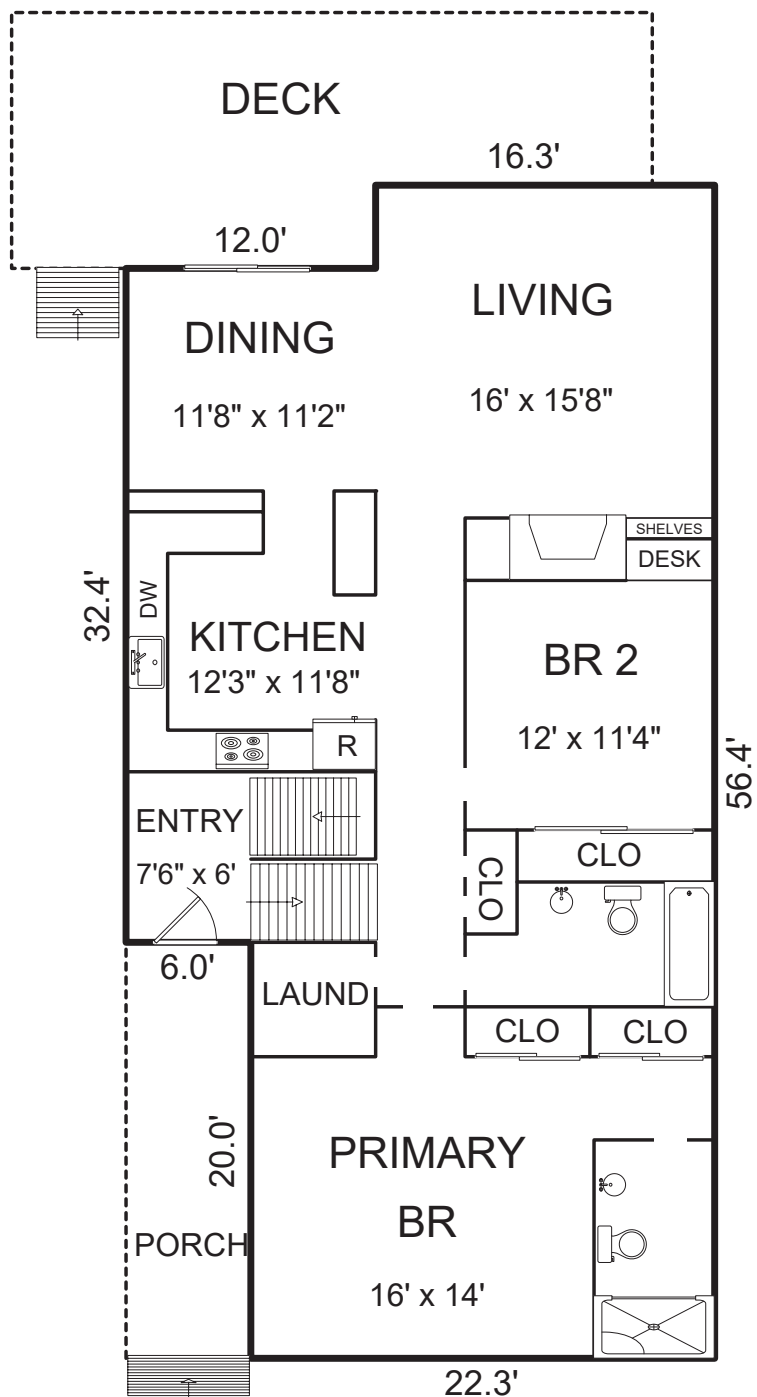

MISSION 4SW of FIRST, CARMEL, CA 93921

AREA CALCULATIONS (approximate)

Main Living Area:	1,428sf
Ground Floor:	25
Net Livable Area:	1,453sf
Garage:	544
Storage:	25
Deck:	326
Porch:	120