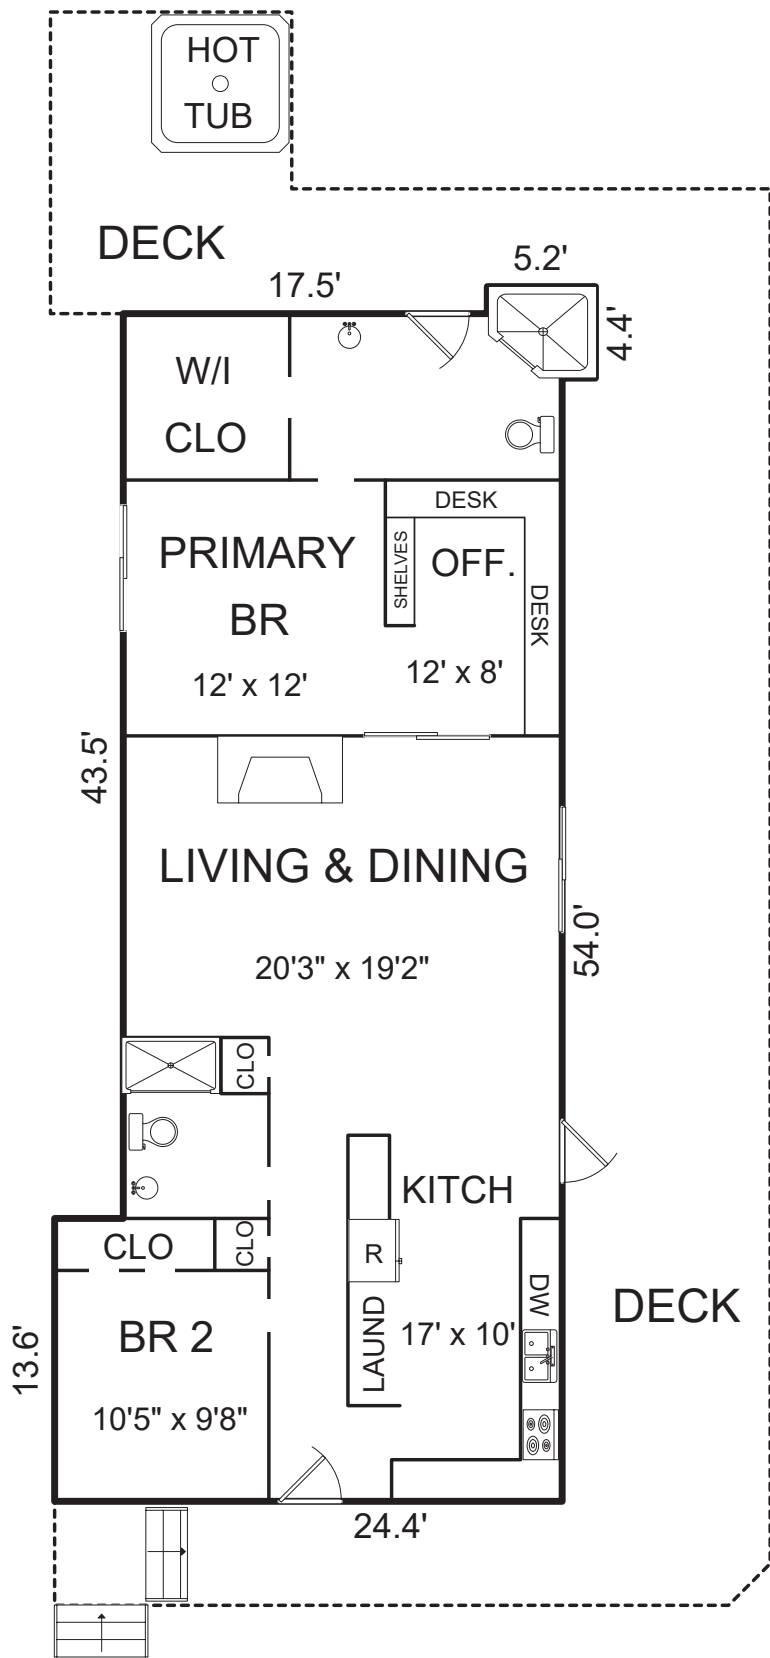

484 COUNTRY CLUB DRIVE, CARMEL VALLEY, CA 93924

MAIN LIVING AREA

AREA CALCULATIONS (approximate)

Main Living Area:	1,261sf
Ground Floor:	181
Net Livable Area:	1,442sf
Storage:	73
Deck:	1,036
Deck:	54

GROUND FLOOR