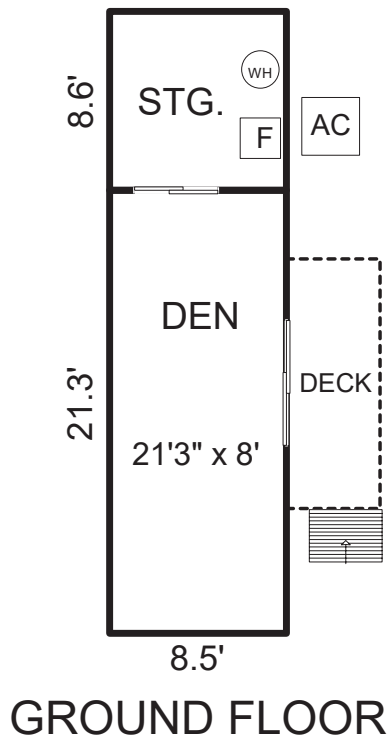

484 COUNTRY CLUB DRIVE, CARMEL VALLEY, CA 93924

MAIN LIVING AREA

AREA CALCULATIONS (approximate)

Main Living Area:	1,261sf
Ground Floor:	181
Net Livable Area:	1,442sf
Storage:	73
Deck:	1,036
Deck:	54

GROUND FLOOR