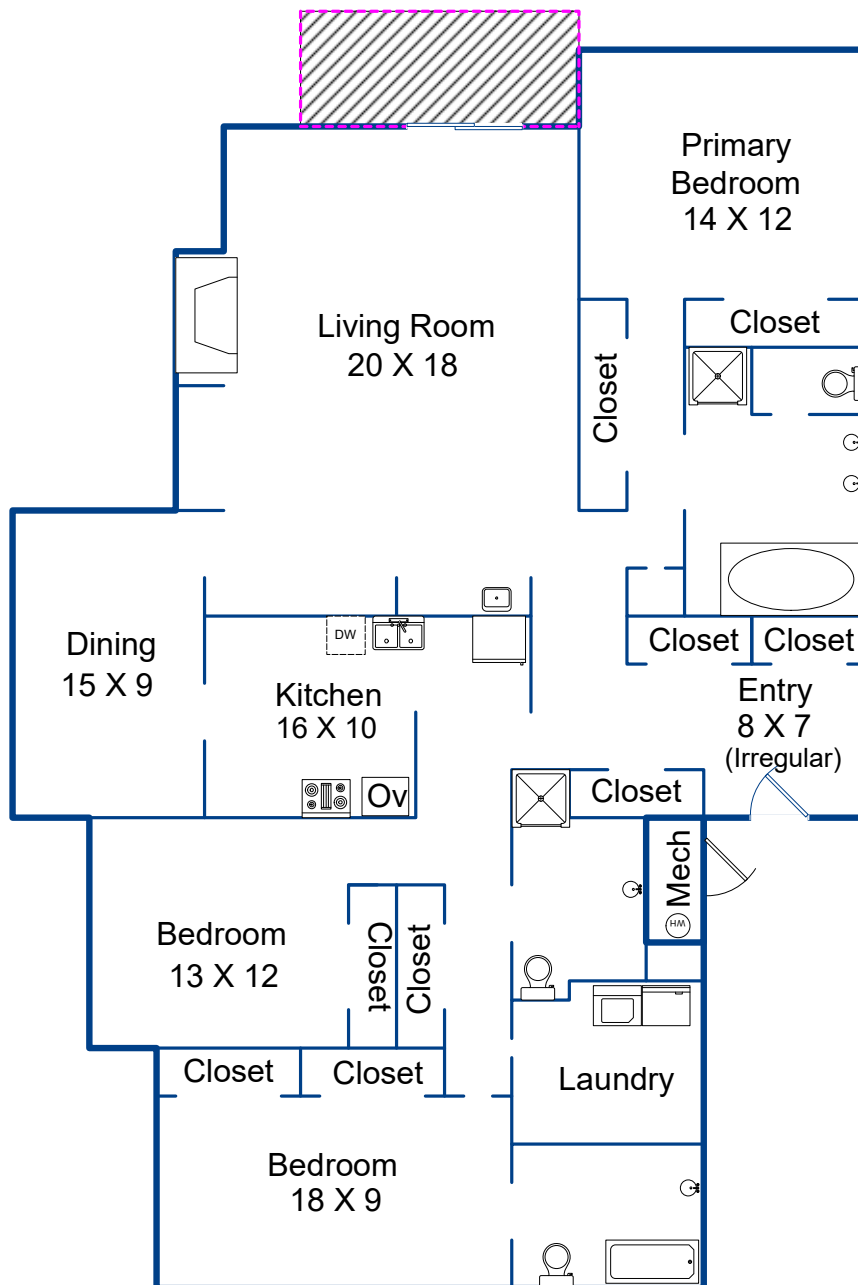

41 Shepherds Knoll Pebble Beach, CA 93953

Main Living Area - 2197sf