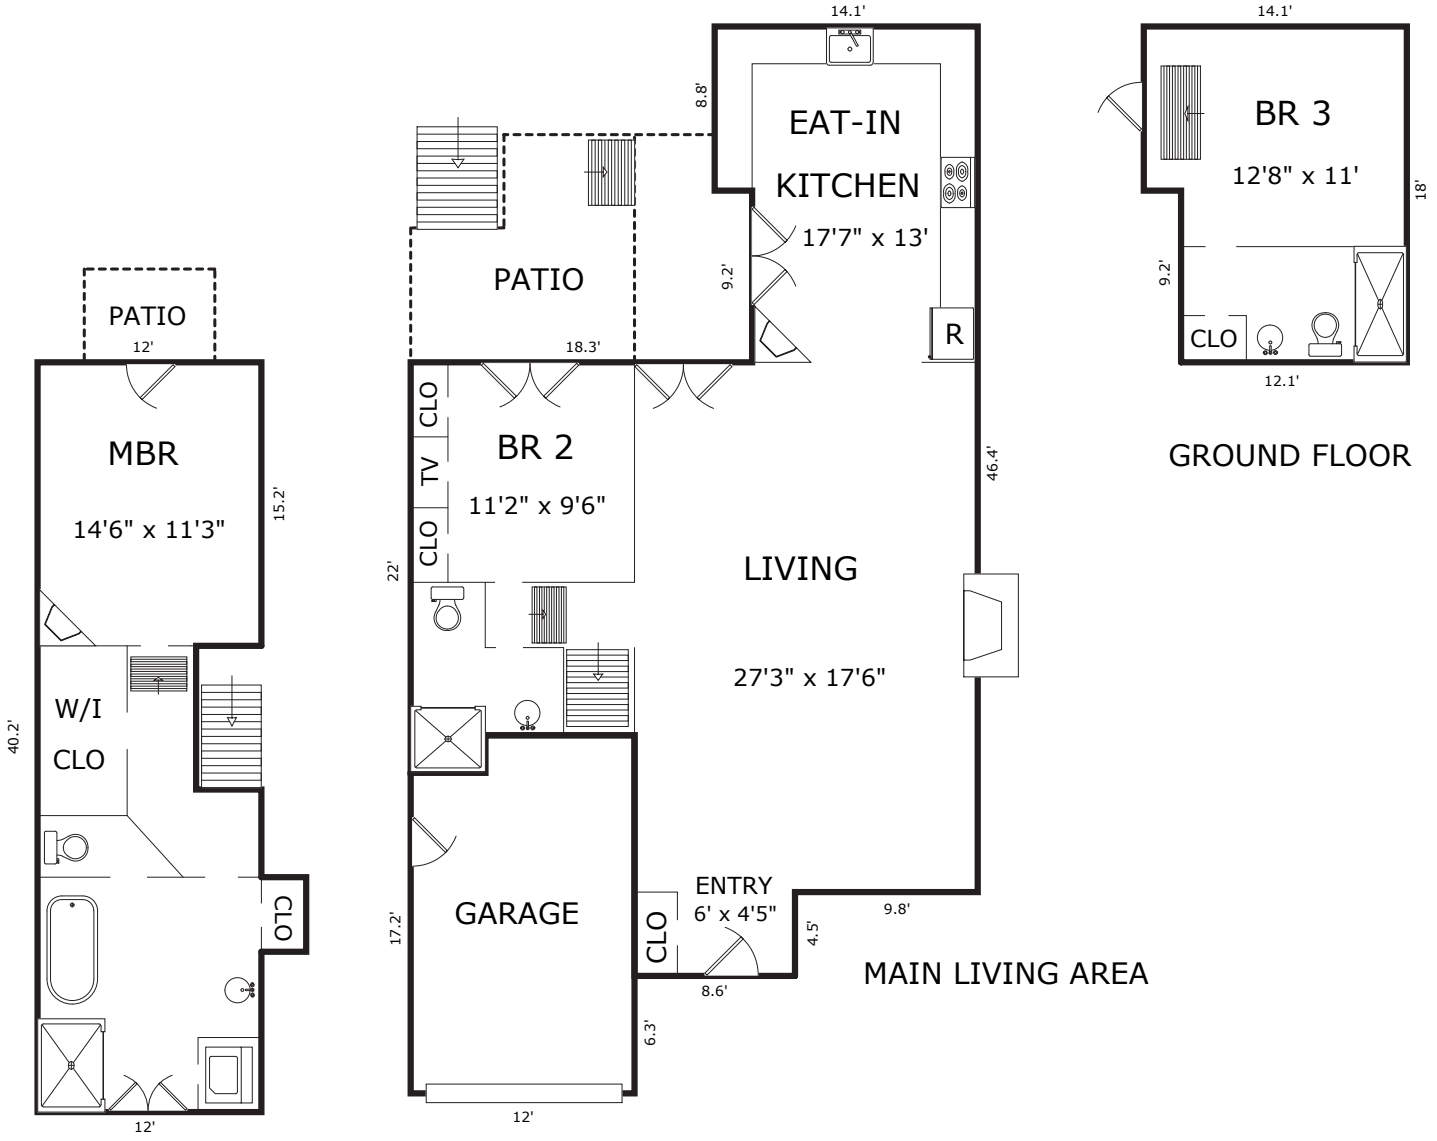

# MONTE VERDE 3SW of SEVENTH, CARMEL, CA 93921

SECOND FLOOR

## AREA CALCULATIONS

Main Living Area:	1,045sf
Second Floor:	455
Ground Floor:	236
<b>Net Livable Area:</b>	<b>1,736sf</b>
Garage:	222
Patio:	192
Deck:	35