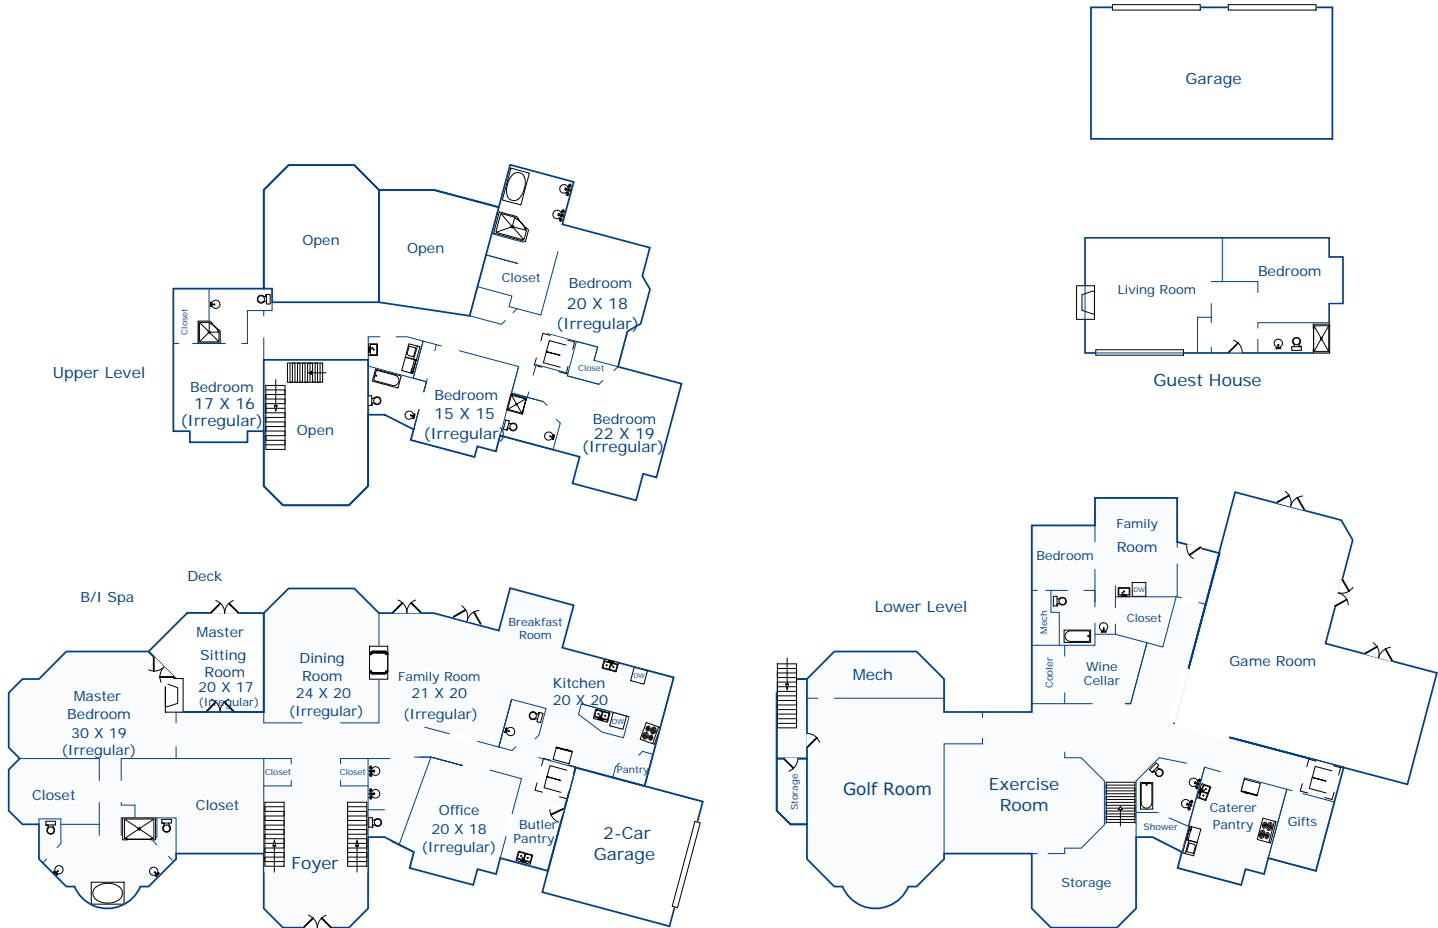

# 3360 Kingsley Court Pebble Beach, CA 93953

Main Living Area - 5086sf

Upper Level - 2578sf

Lower Level - 4121sf

---

Total - 11785sf

Guest House - 935sf

Game Room - 1436sf

2-Car Garage - 564sf

4-Car Garage - 1056sf