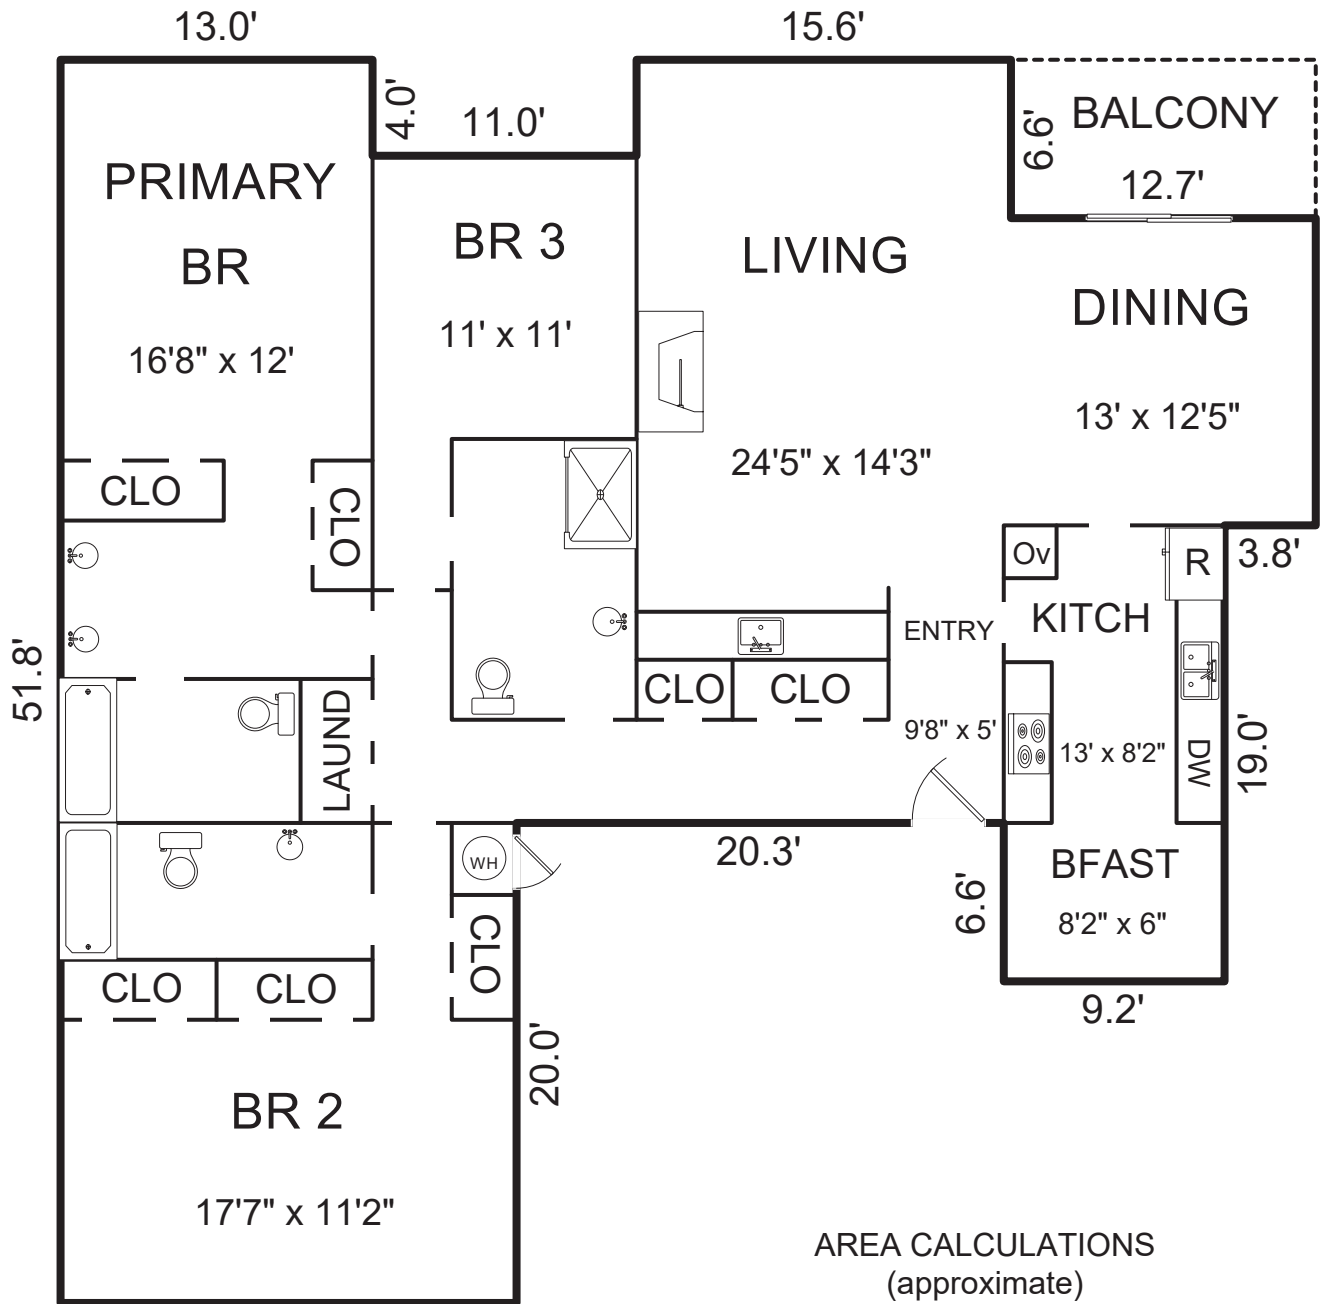

# 40 SHEPHERDS KNOLL, PEBBLE BEACH, CA 93953

**AREA CALCULATIONS**  
(approximate)

First Floor:	1,929sf
Net Livable Area:	1,929sf
Balcony:	84