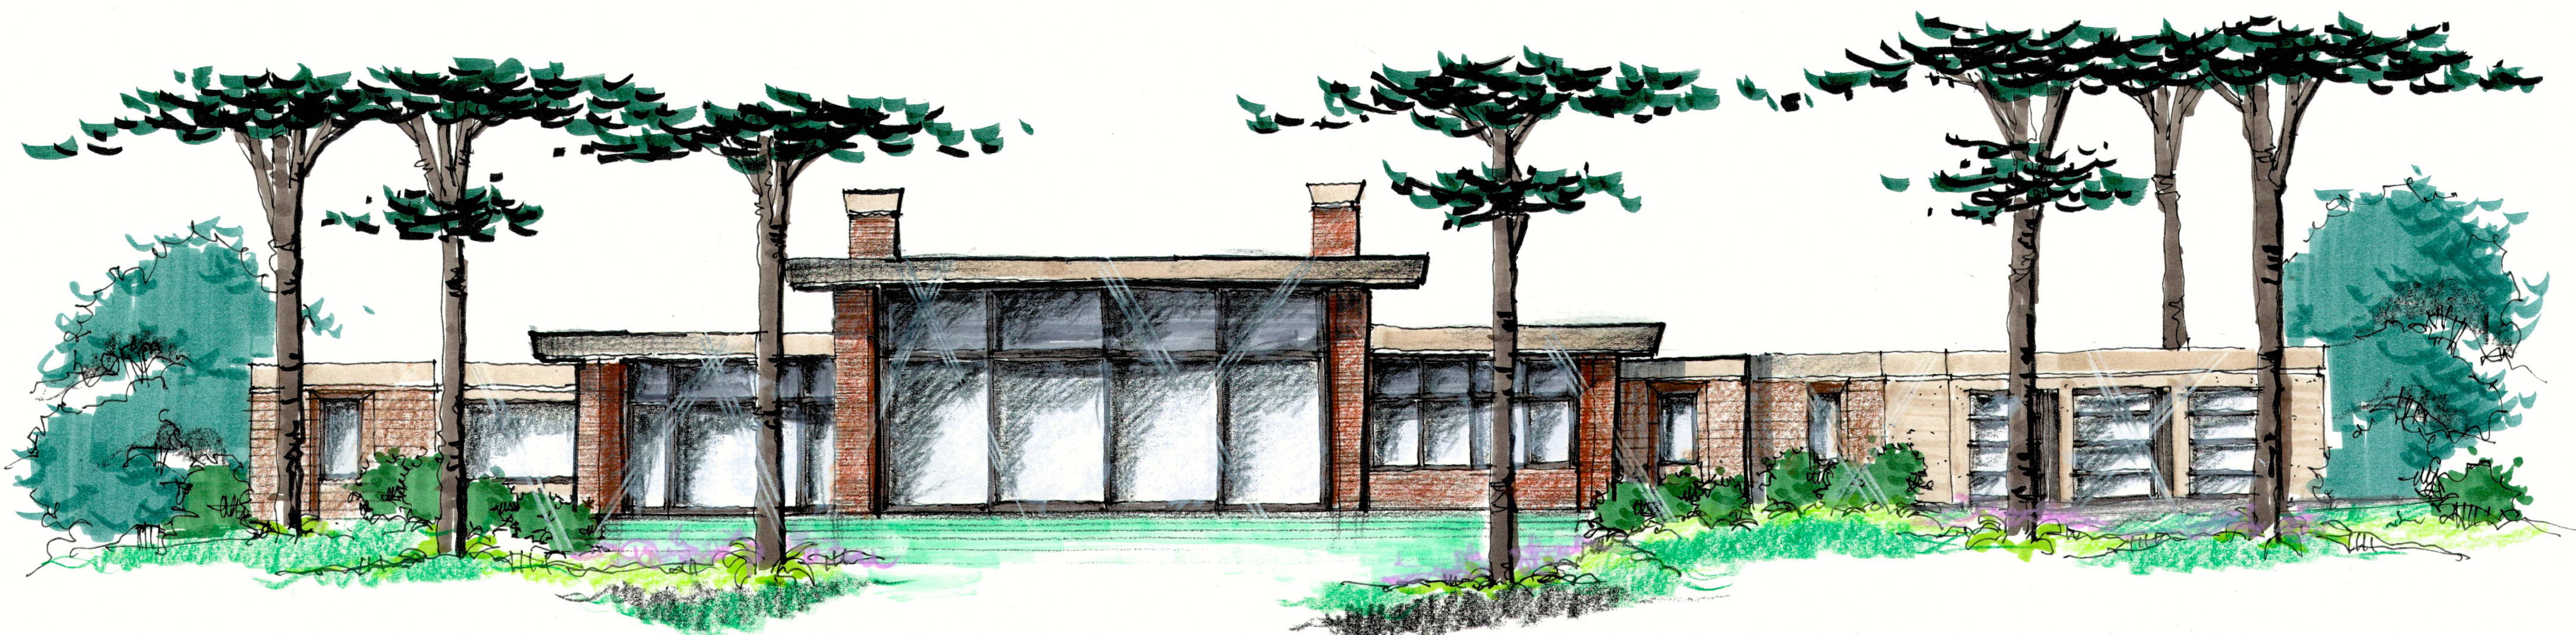

JUN A. SILLANO, AIA

ARCHITECTURE • PLANNING • INTERIOR DESIGN

721 LIGHTHOUSE AVE
PACIFIC GROVE CA.
93950

PH ■ (831) 848-1261
FAX ■ (831) 848-1290
EMAIL ■ info@idg-inc.net
WEB ■ www.idg-inc.net

1461 LISDON COURT
LOT 11 PEPPER BEACH, CA.