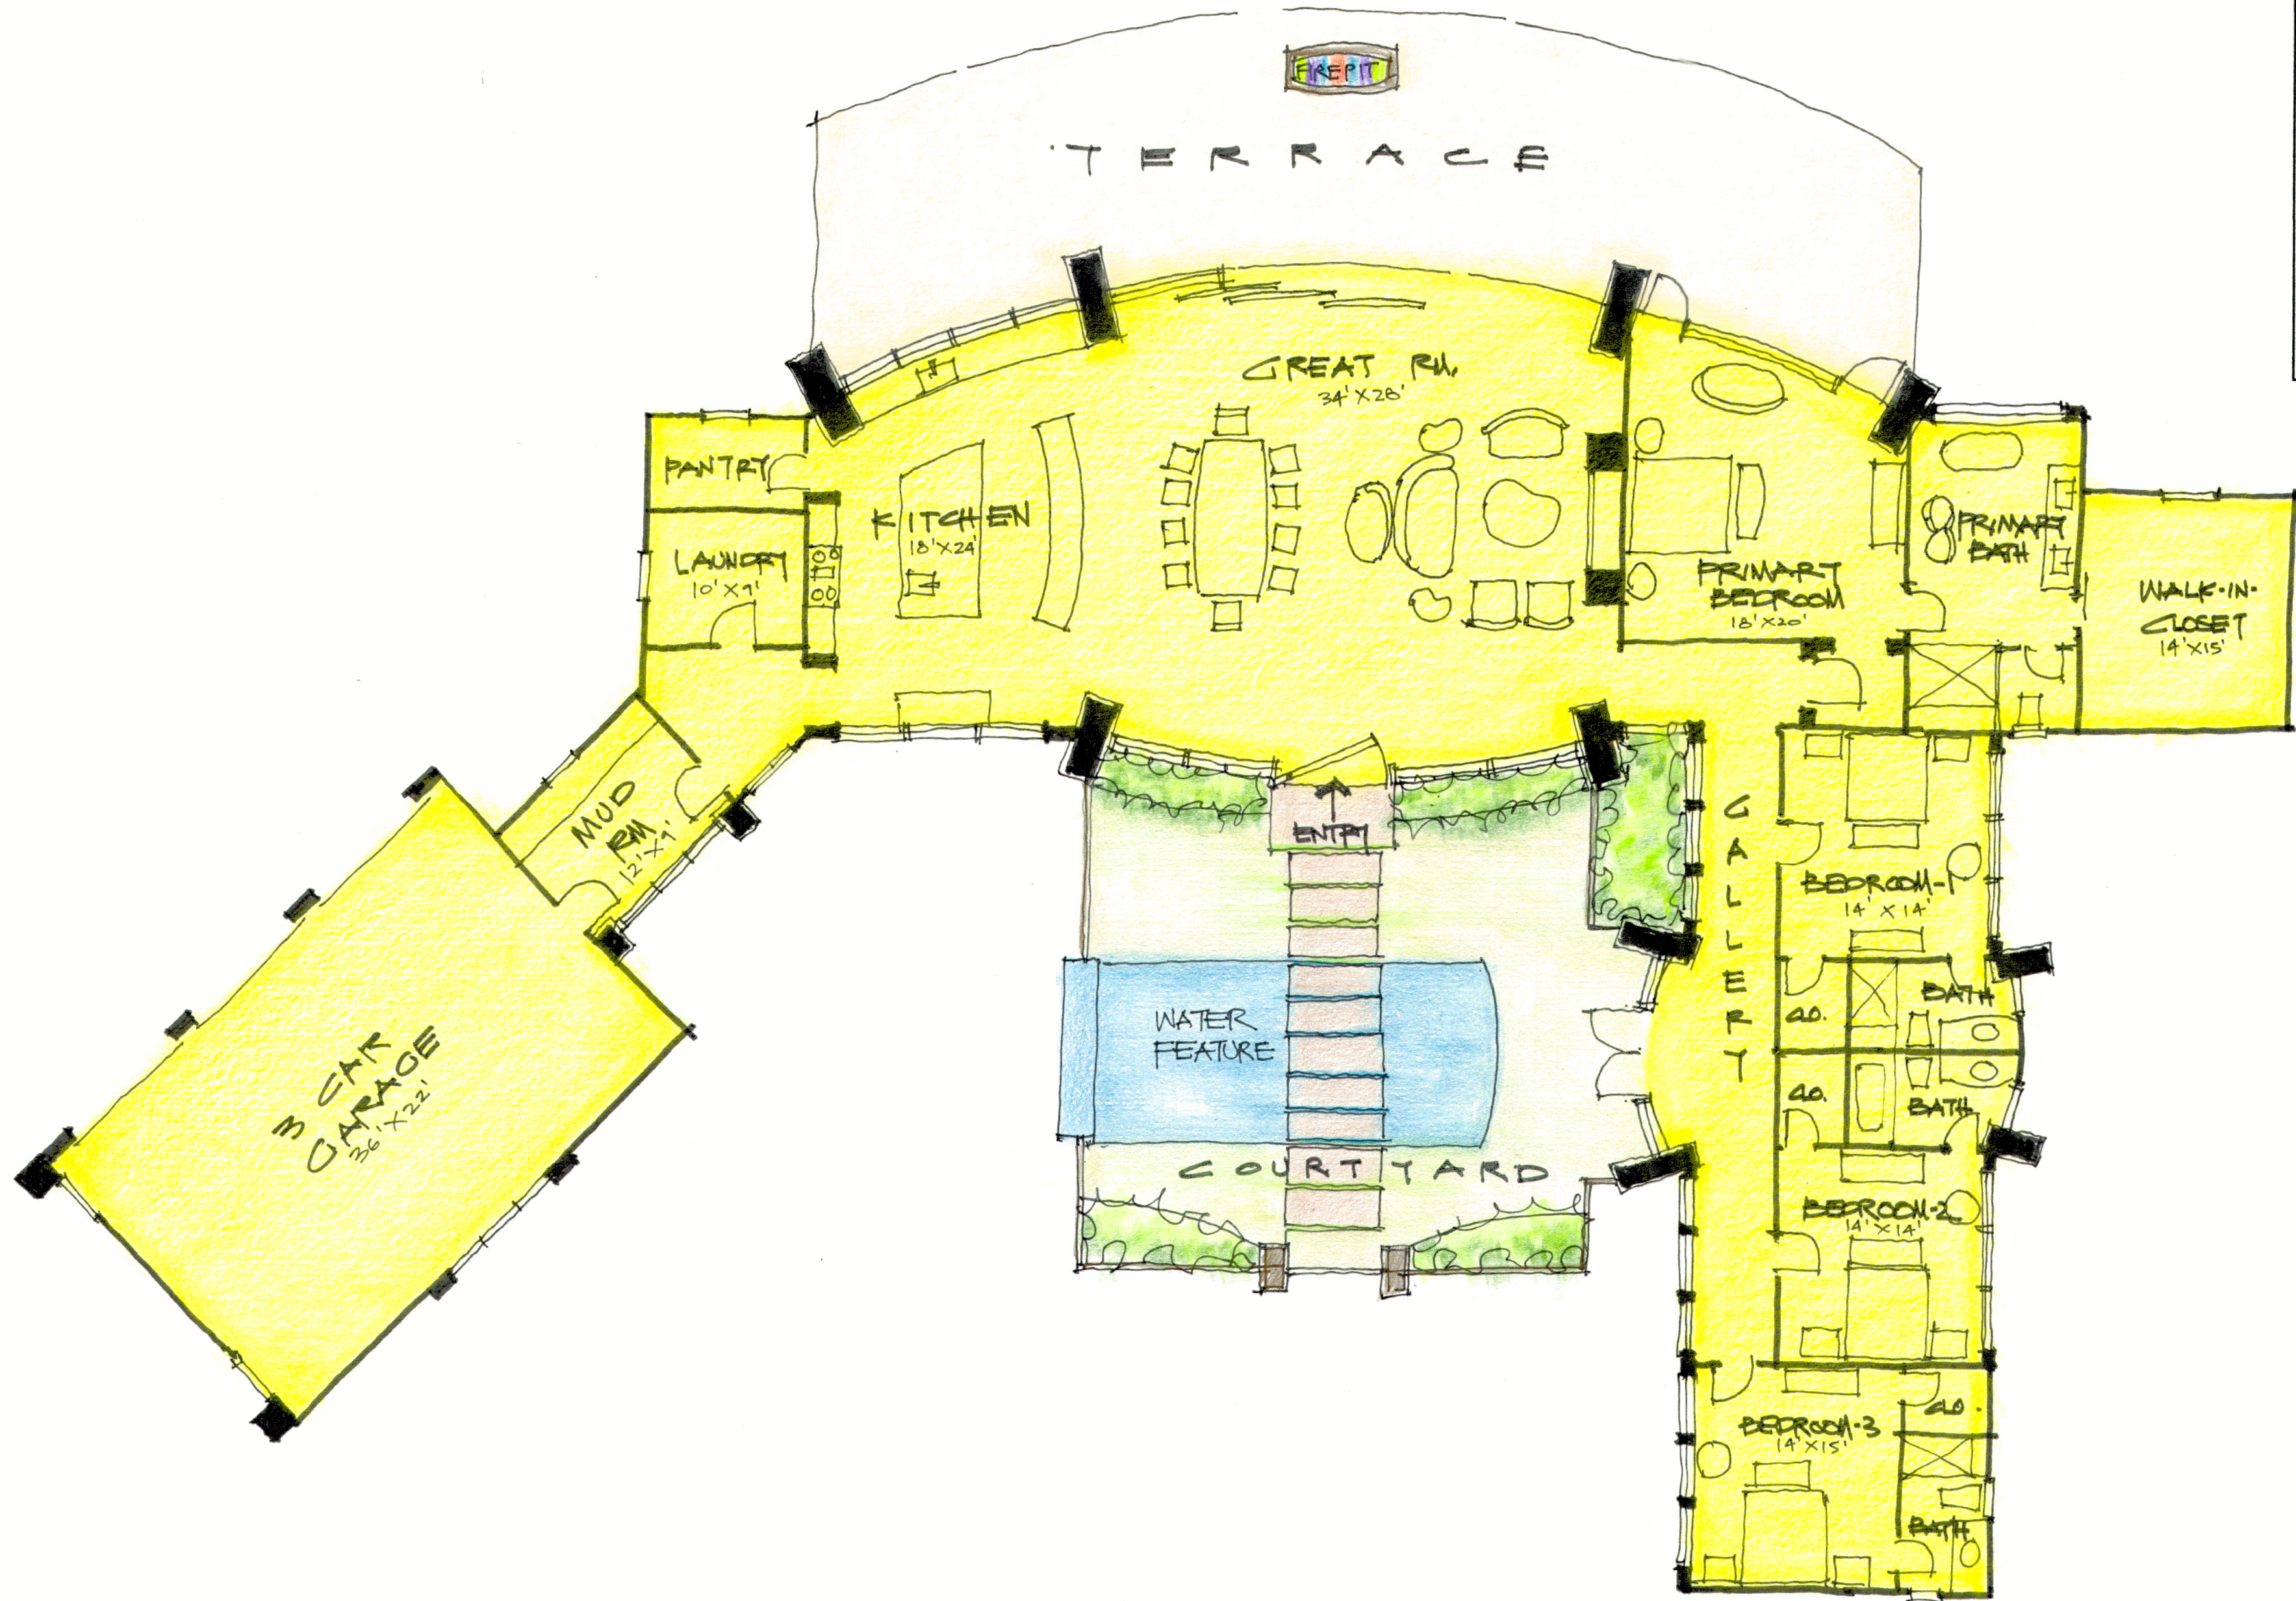

JUN A. SILLANO, AIA

ARCHITECTURE • PLANNING • INTERIOR DESIGN

721 LIGHTHOUSE AVE
PACIFIC GROVE CA,
93950

PH • (831) 646-1261
FAX • (831) 646-1290
EMAIL • info@idg-inc.net
WEB • www.idg-inc.net

FLOOR PLAN MAIN RESIDENCE