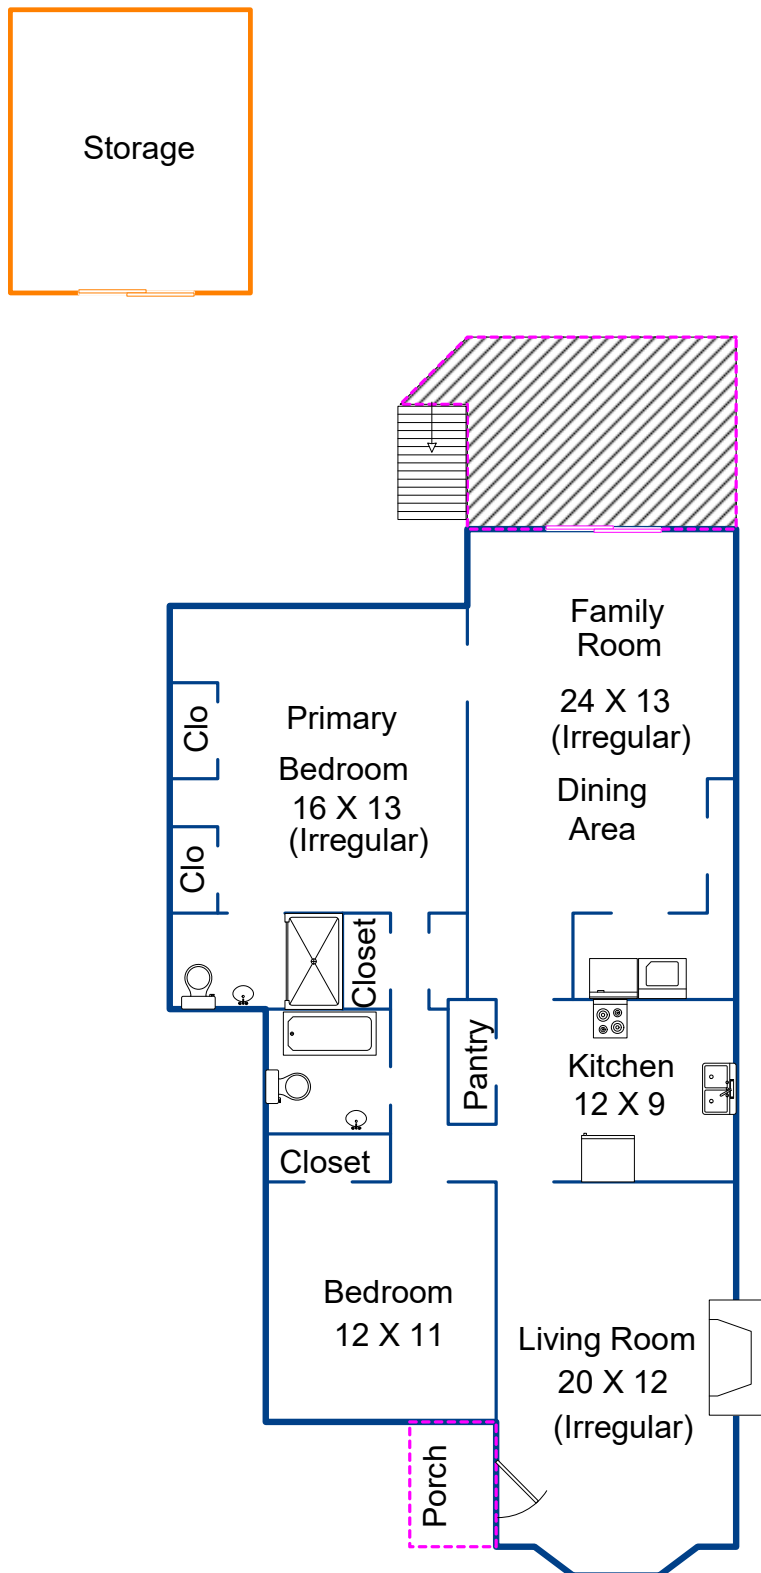

# 24646 Guadalupe Street Carmel, CA 93923

Main Living Area - 1293sf  
Storage - 184sf