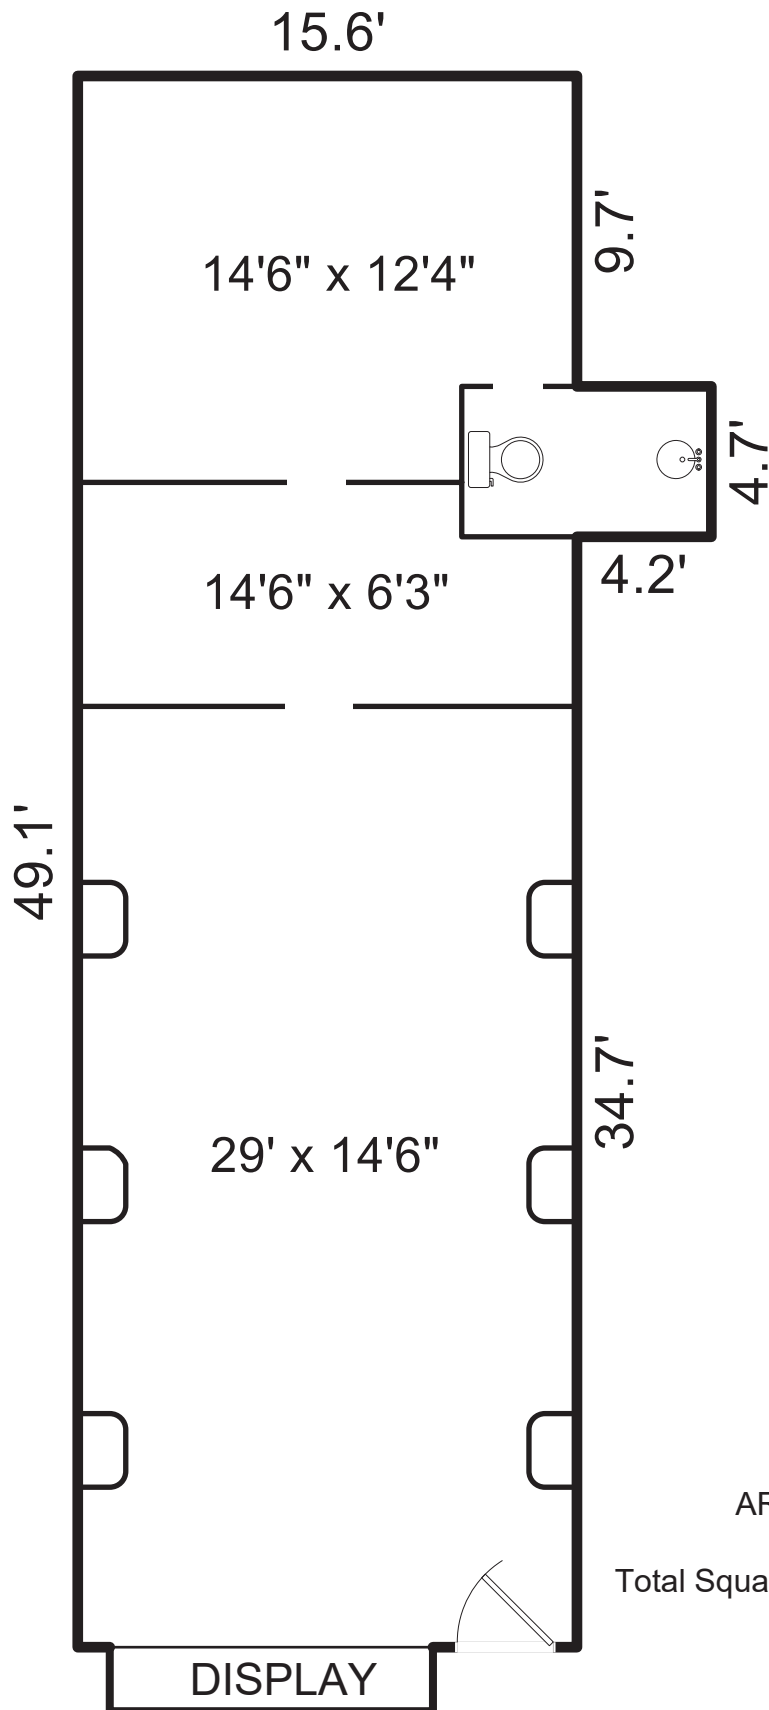

# SAN CARLOS 3SW of FIFTH, CARMEL, CA 93921

AREA CALCULATION  
(approximate)  
Total Square Footage: 786sf