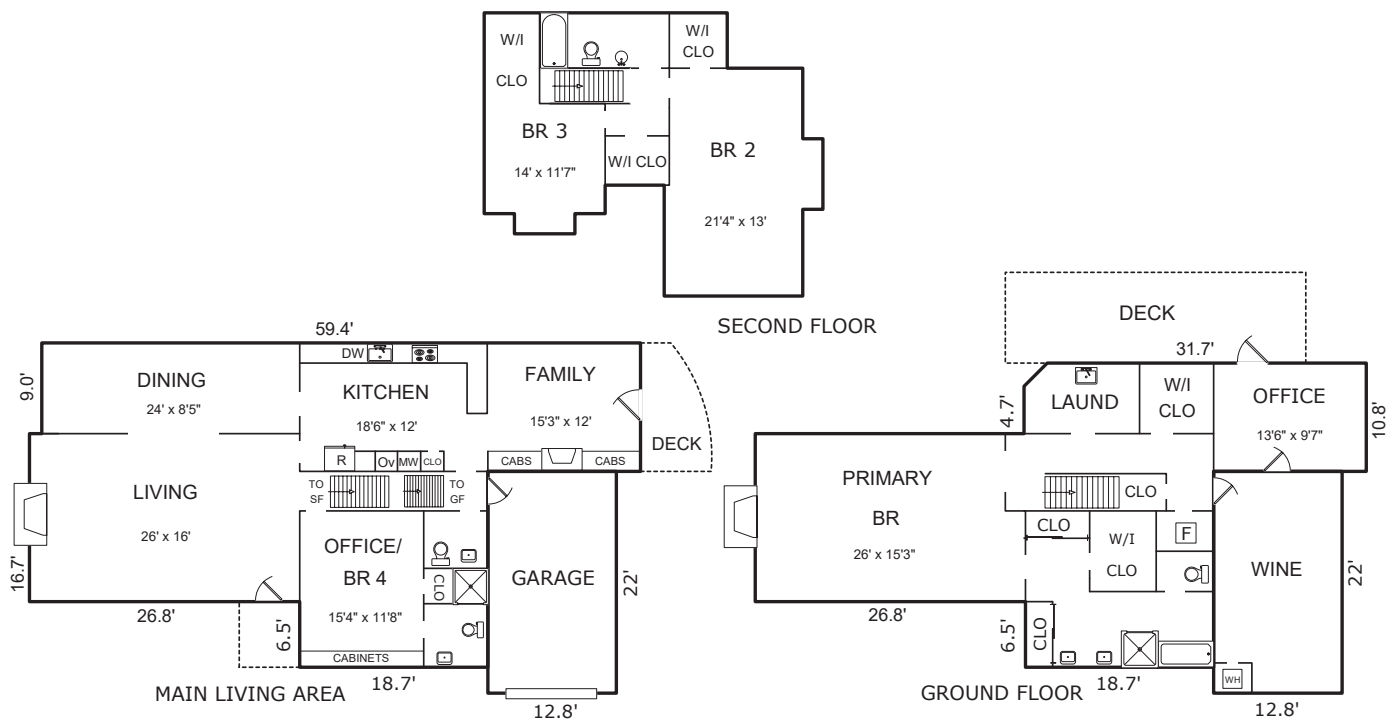

# 24308 SAN JUAN ROAD, CARMEL, CA 93923

## AREA CALCULATIONS (approximate)

Main Living Area:	1,471sf
Second Floor:	679
Ground Floor:	1,170
<b>Net Livable Area:</b>	<b>3,320sf</b>
Garage:	281
Wine:	281
Deck:	268
Deck:	76