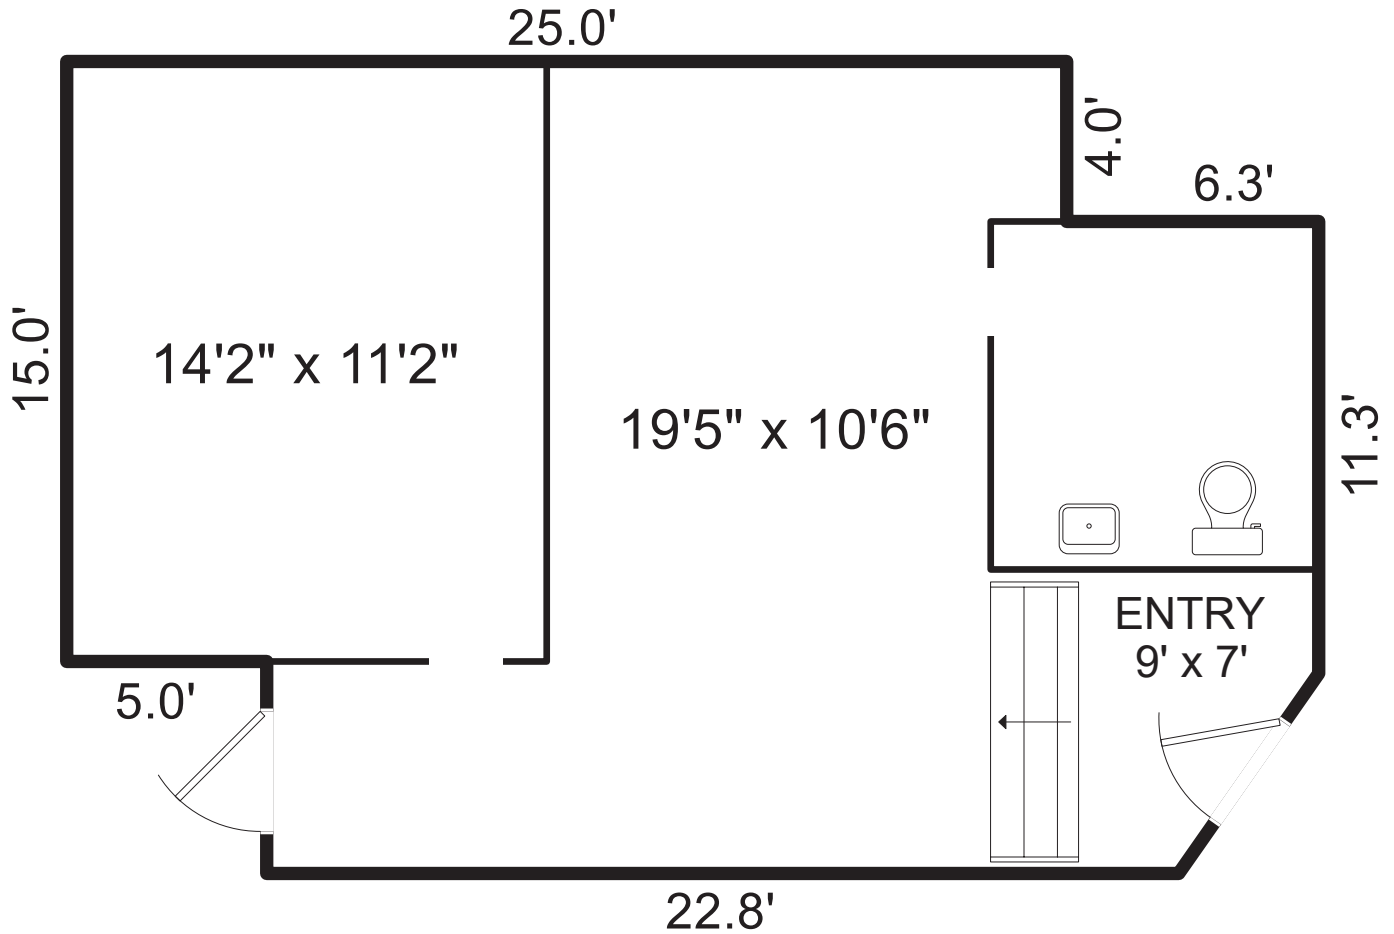

DOLORES 2SW 7th UNIT G, CARMEL, CA 93921

AREA CALCULATION (approximate)

Total Square Footage:

575sf