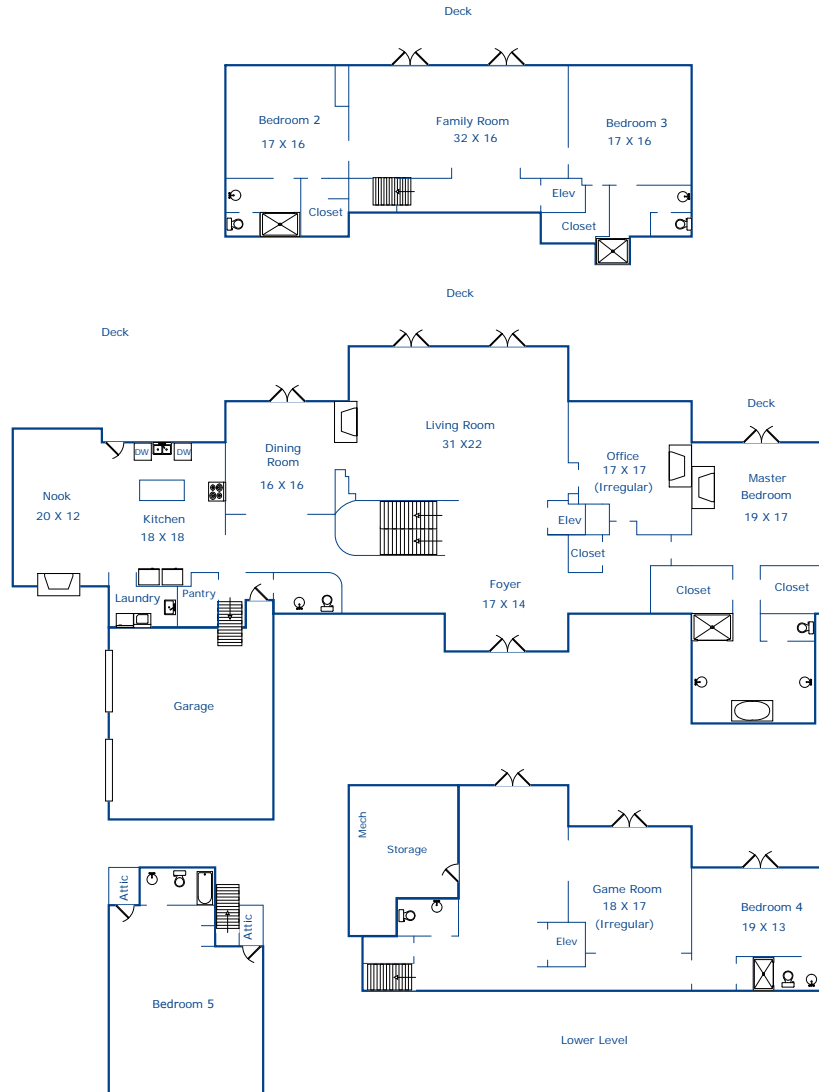

1544 Viscaio Road
Pebble Beach, CA 93953

Garage - 688sf
Storage - 303sf
Main Living Area - 4028sf
Upper Level - 1630sf
Lower Level - 1434sf
Bedroom 5 - 637sf

Total - 7729sf