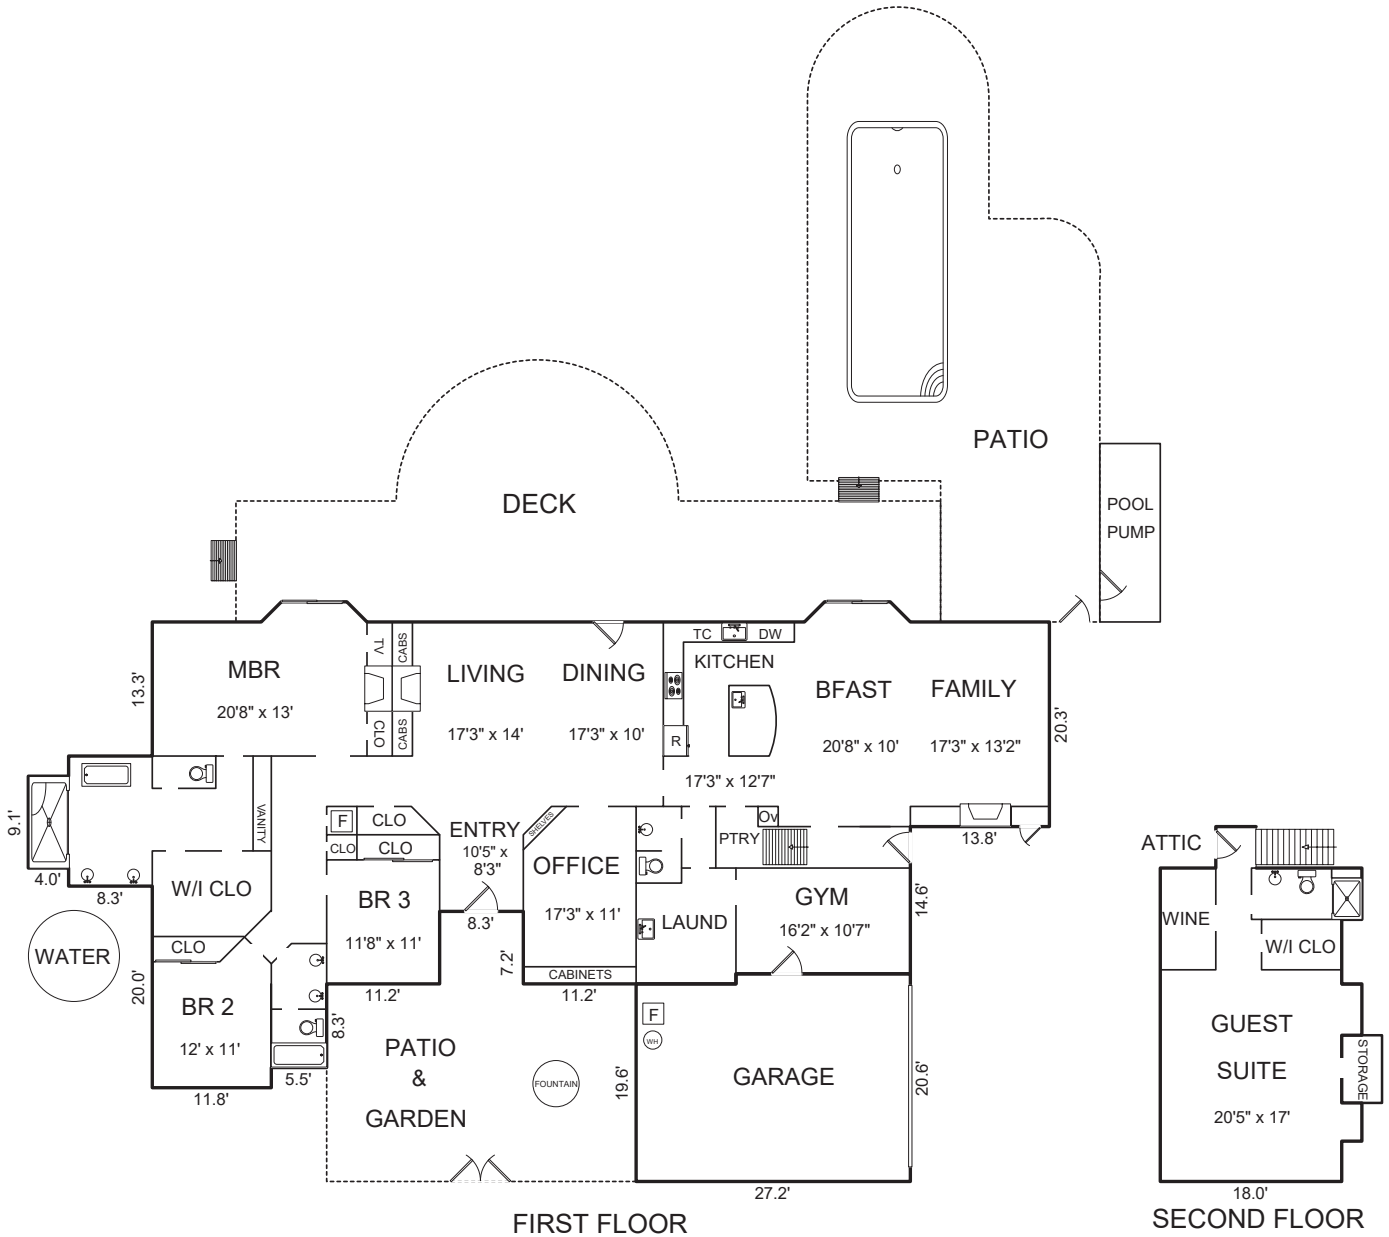

# 8700 RIVER MEADOWS ROAD, CARMEL, CA 93923

**AREA CALCULATIONS**  
(approximate)

First Floor:	3,247sf
Second Floor:	605
<b>Net Livable Area:</b>	<b>3,852sf</b>
Garage:	550
Patio:	1,312
Deck:	1,113
Patio & Garden:	661