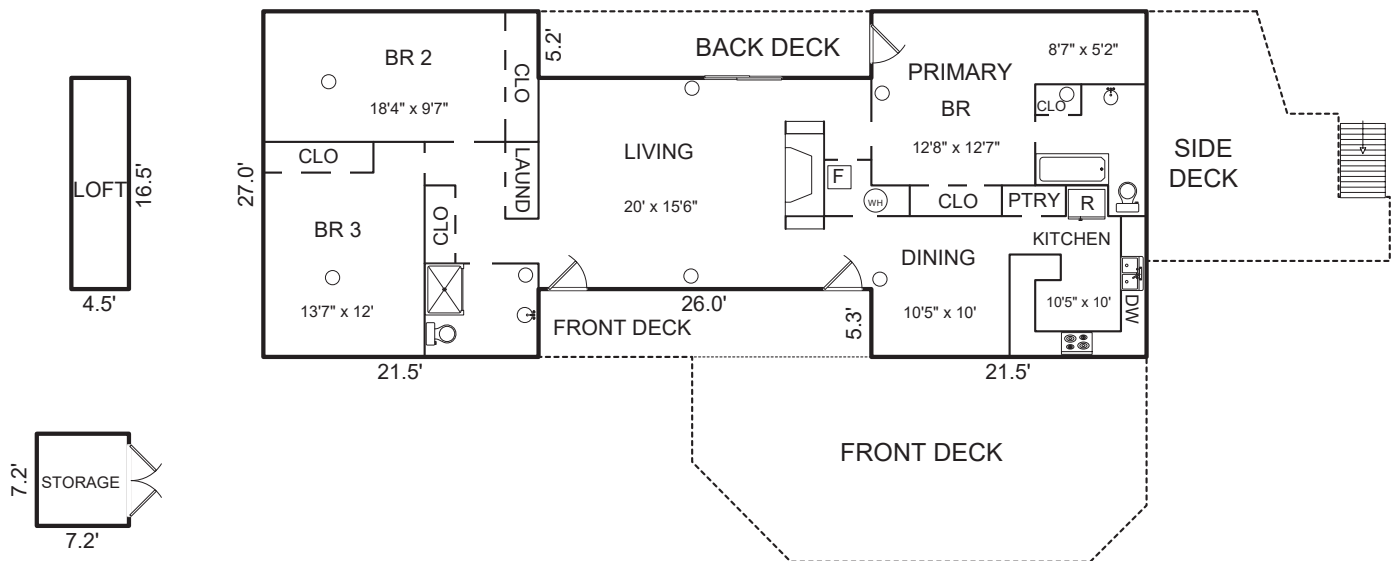

# 184 CALLE DE LA VENTANA, CARMEL VALLEY, CA 93924

## AREA CALCULATIONS (approximate)

First Floor:	1,590sf
Net Livable Area:	1,590sf
Loft:	75
Storage:	52
Front Deck:	667
Side Deck:	221
Back Deck:	135