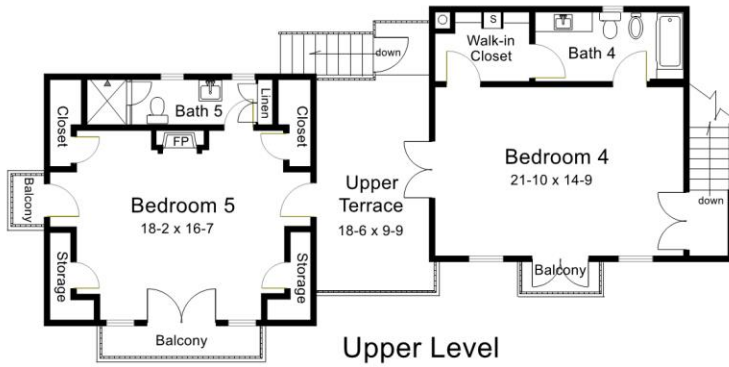

3365 17 Mile Drive, Pebble Beach

Upper Level

Main Levels

Main Levels: 3074 sq. ft.
 Upper Levels: 1008 sq. ft.
 Total Livable Area: 4082 sq. ft.
 Garages: 702 sq. ft.