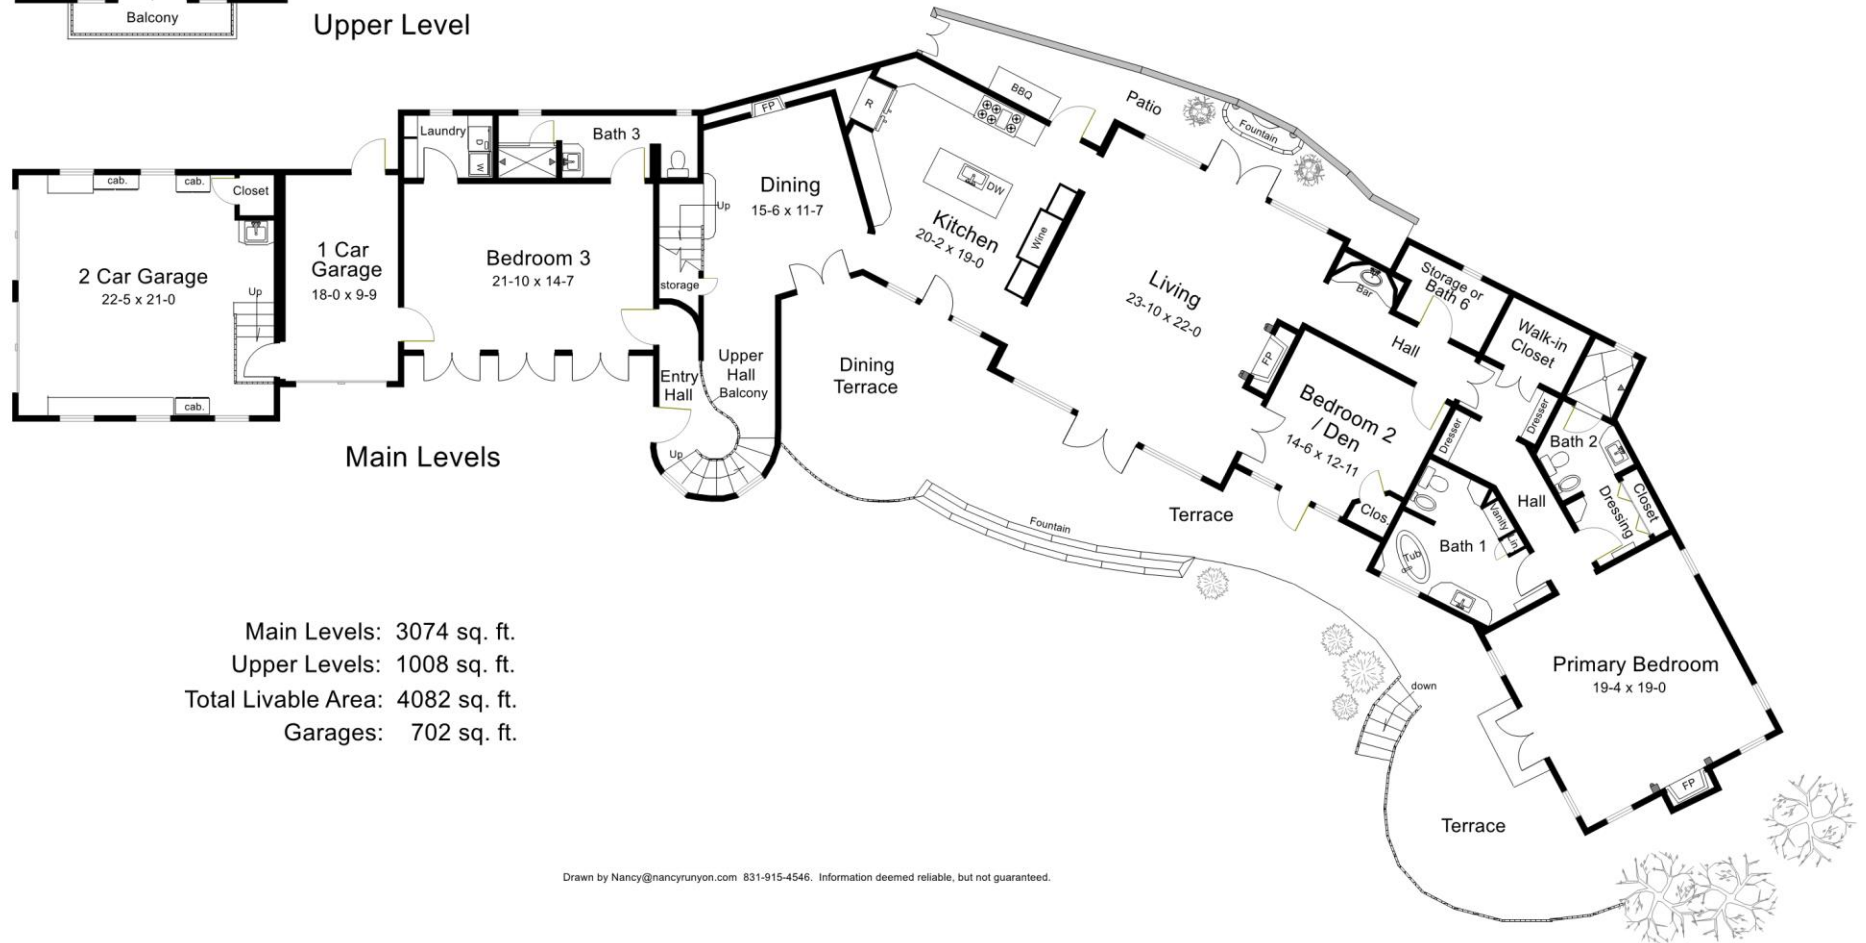

3365 17 Mile Drive, Pebble Beach

Upper Level

Main Levels

Main Levels: 3074 sq. ft.
 Upper Levels: 1008 sq. ft.
 Total Livable Area: 4082 sq. ft.
 Garages: 702 sq. ft.