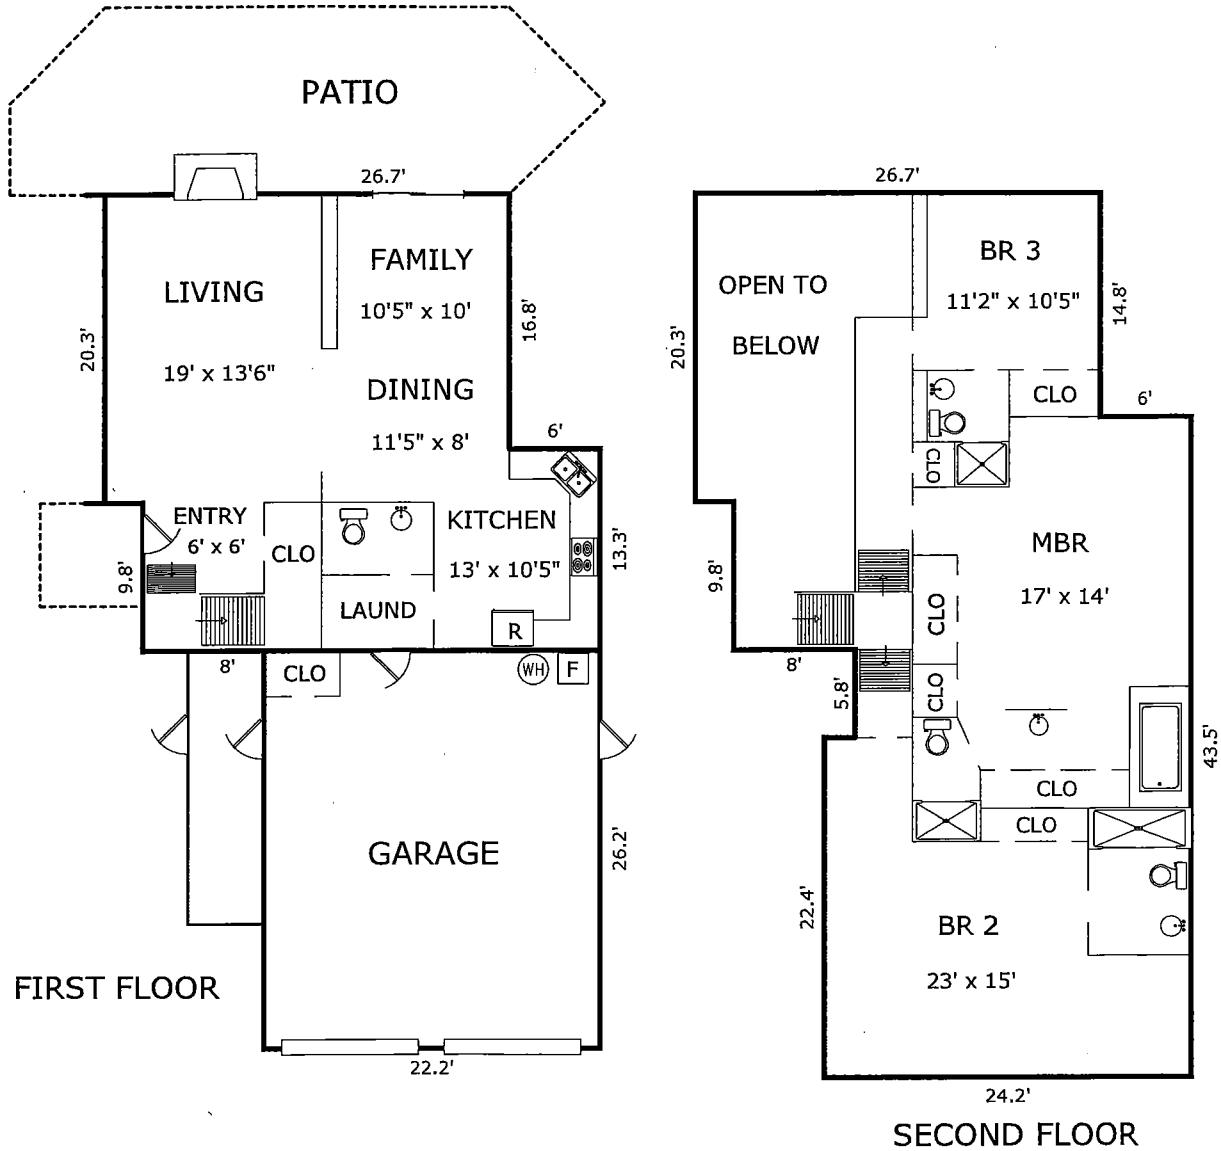

25460 CANADA DRIVE, CARMEL, CA 93923

AREA CALCULATIONS

First Floor:	859sf
Second Floor:	1,205
Net Livable Area:	2,064sf

Garage:	582	Patio:	425
---------	-----	--------	-----