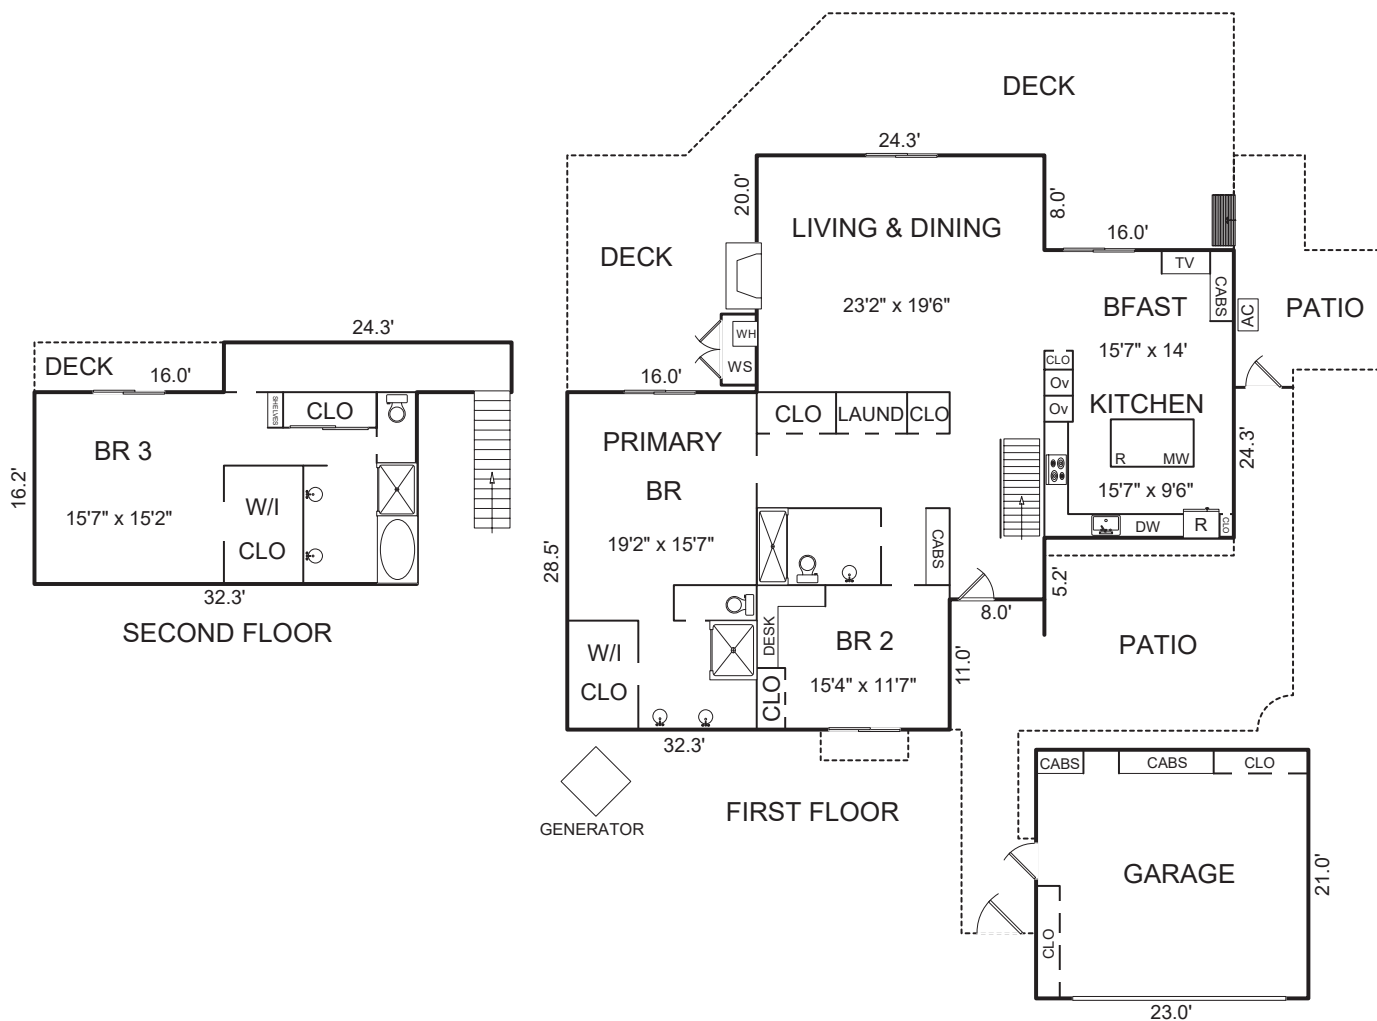

# 9621 HOMESTEAD ROAD, CARMEL, CA 93923

## AREA CALCULATIONS (approximate)

First Floor:	1,935sf
Second Floor:	626
<b>Net Livable Area:</b>	<b>2,561sf</b>

Garage:	483
Patio:	742
Deck:	932
Deck:	67