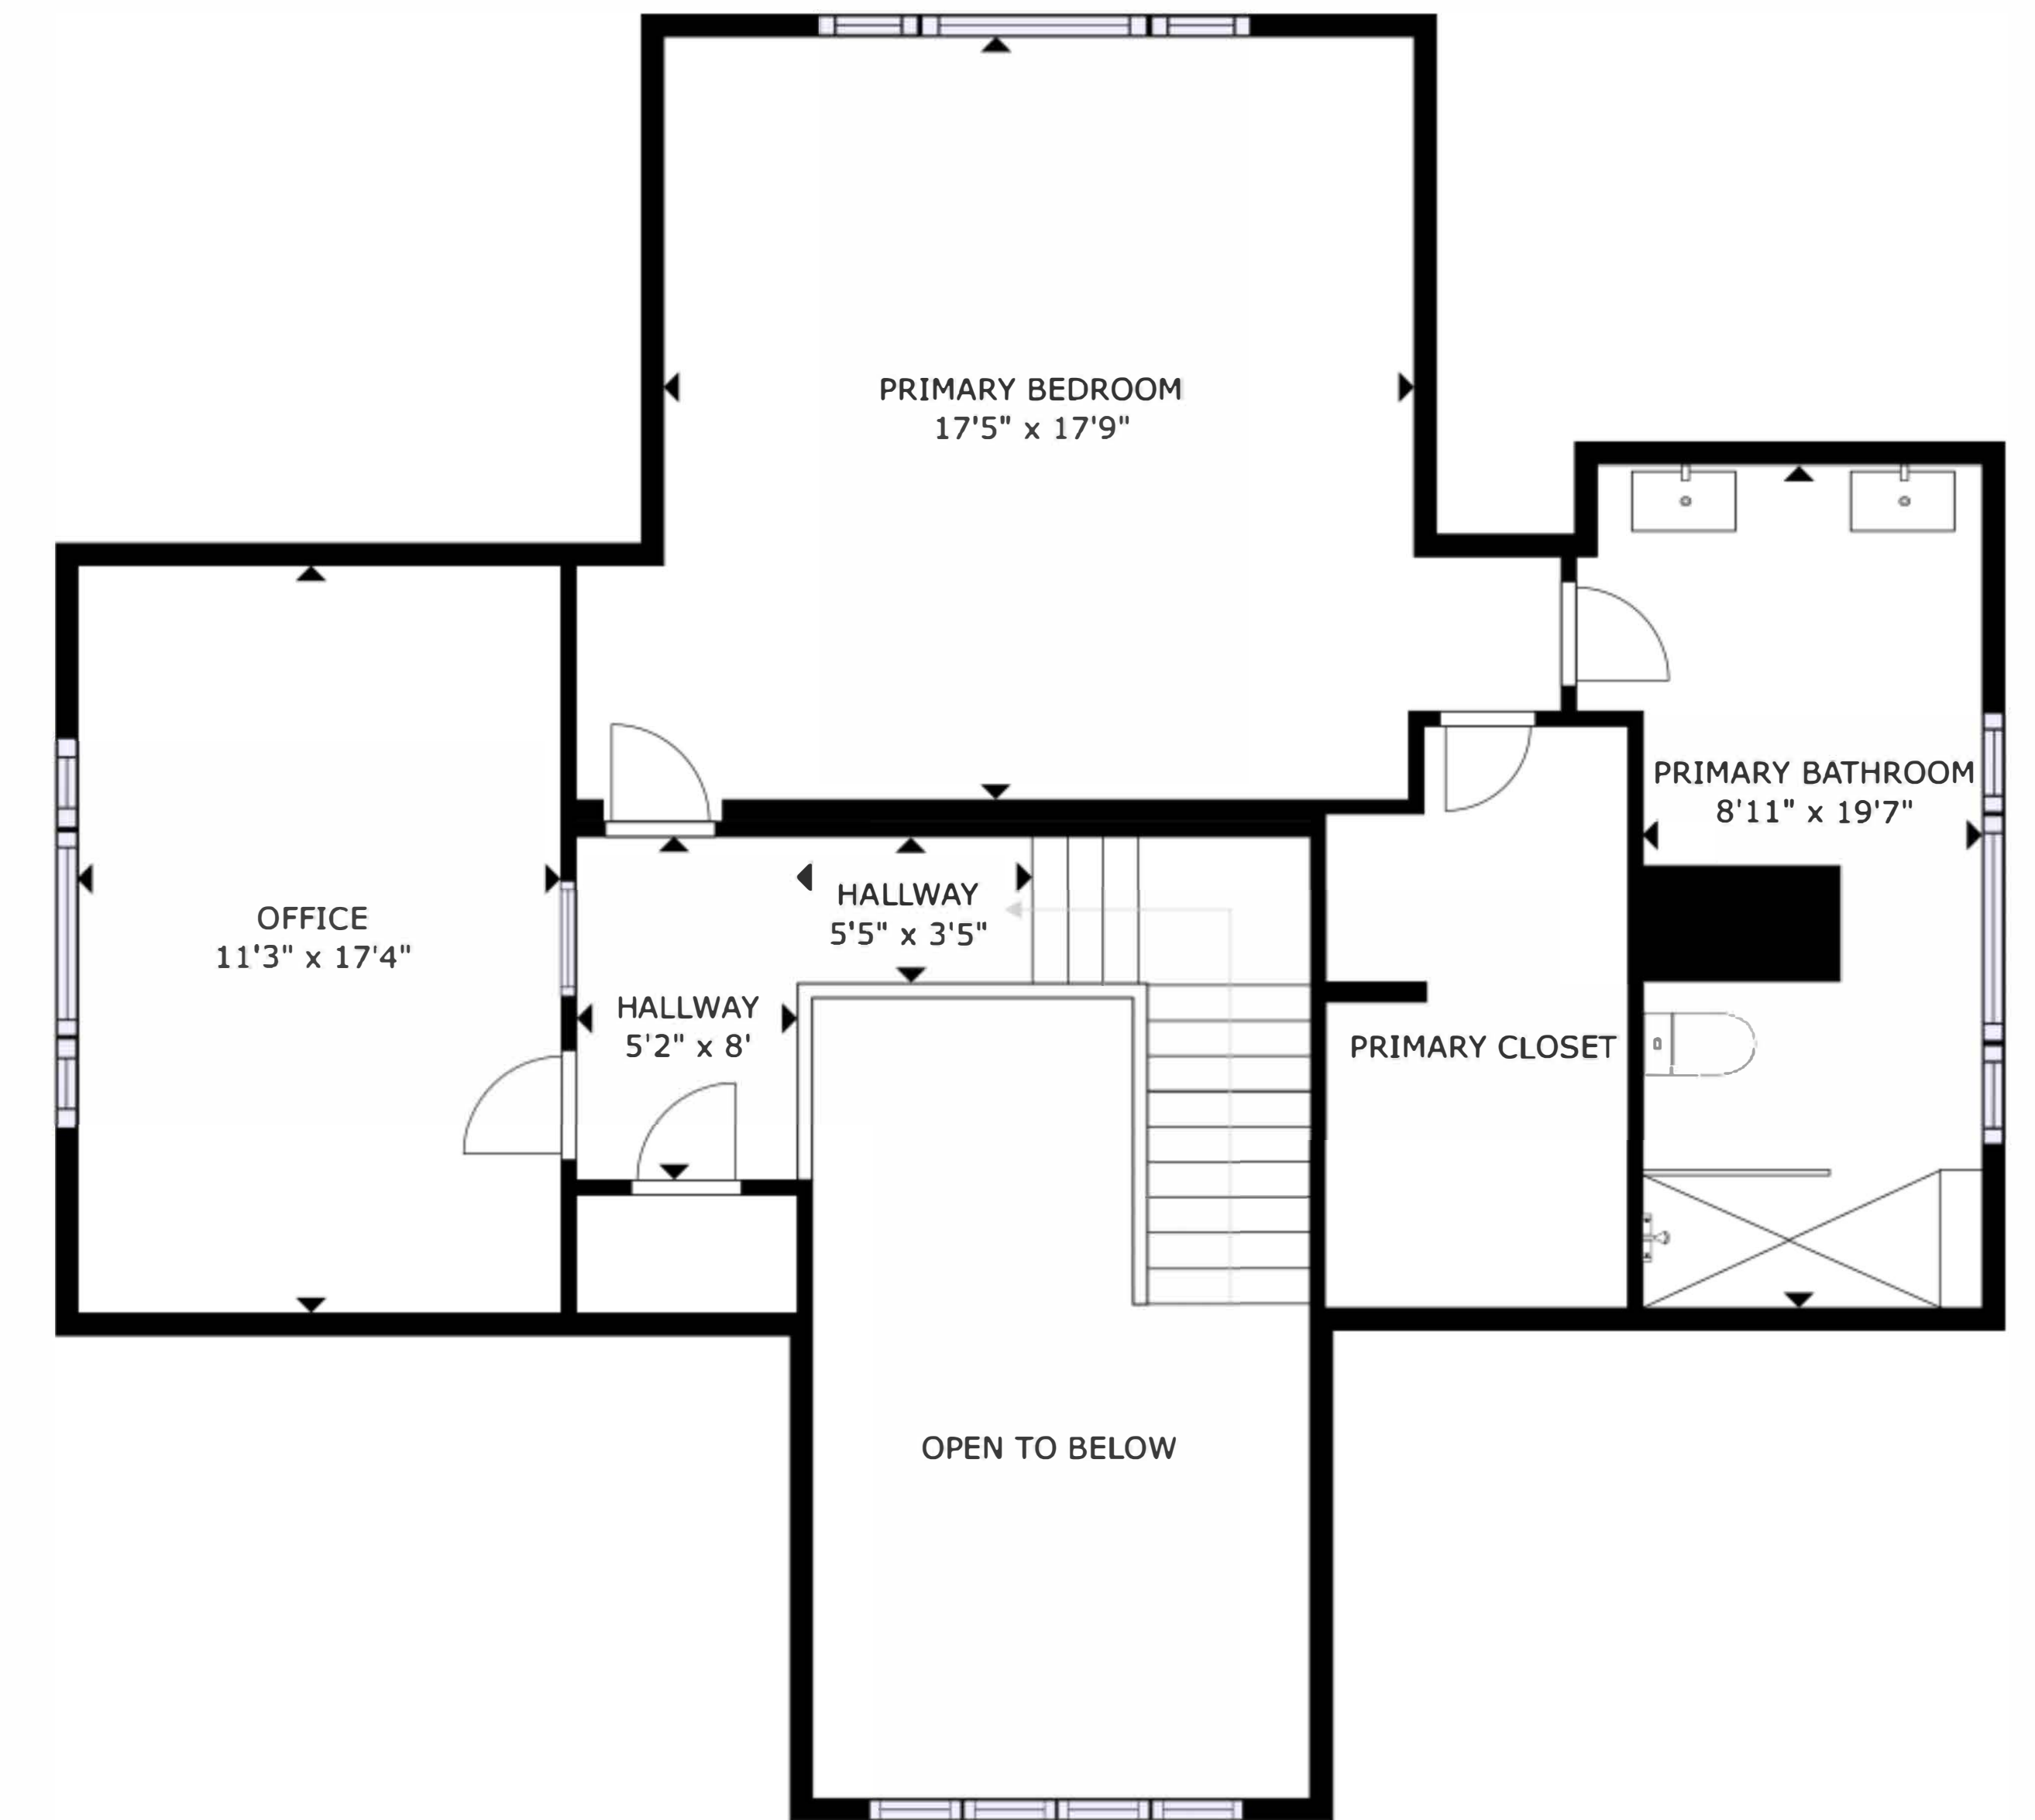

FLOOR 1

FLOOR 2

GROSS INTERNAL AREA
 FLOOR 1: 2040 sq. ft., FLOOR 2: 935 sq. ft.
 SIZES AND DIMENSIONS ARE APPROXIMATE, ACTUAL MAY VARY.
 DIMENSIONS INDICATED ON THIS FLOOR PLAN ARE APPROXIMATE.