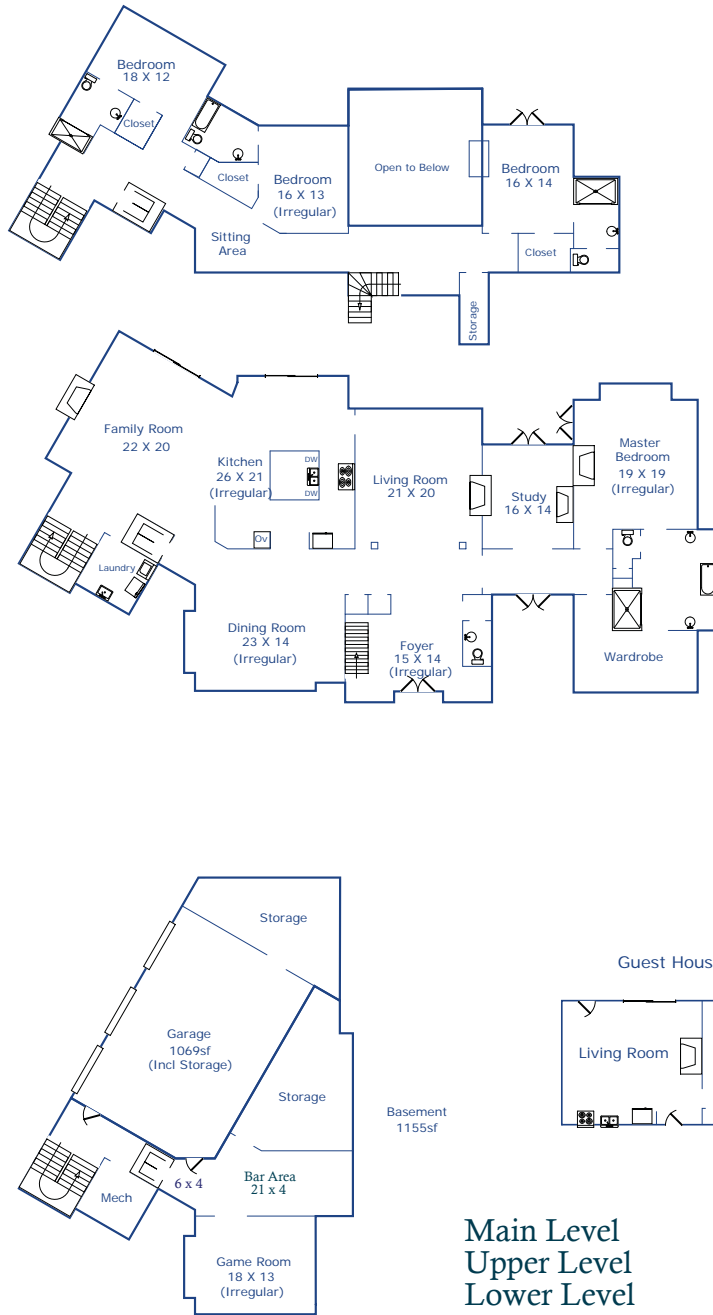

3908 Ronda Road
Pebble Beach, CA 93953

Main Level	4,072 sq. ft.
Upper Level	1,889 sq ft.
Lower Level	468 sq. ft.

Main House	6,429 sq. ft.
------------	---------------

Guest House	684 sq. ft.
-------------	-------------

Overall Square Feet (Main + Guest House)	7,113, sq. ft.
---------------------------------------------	----------------

Comments: