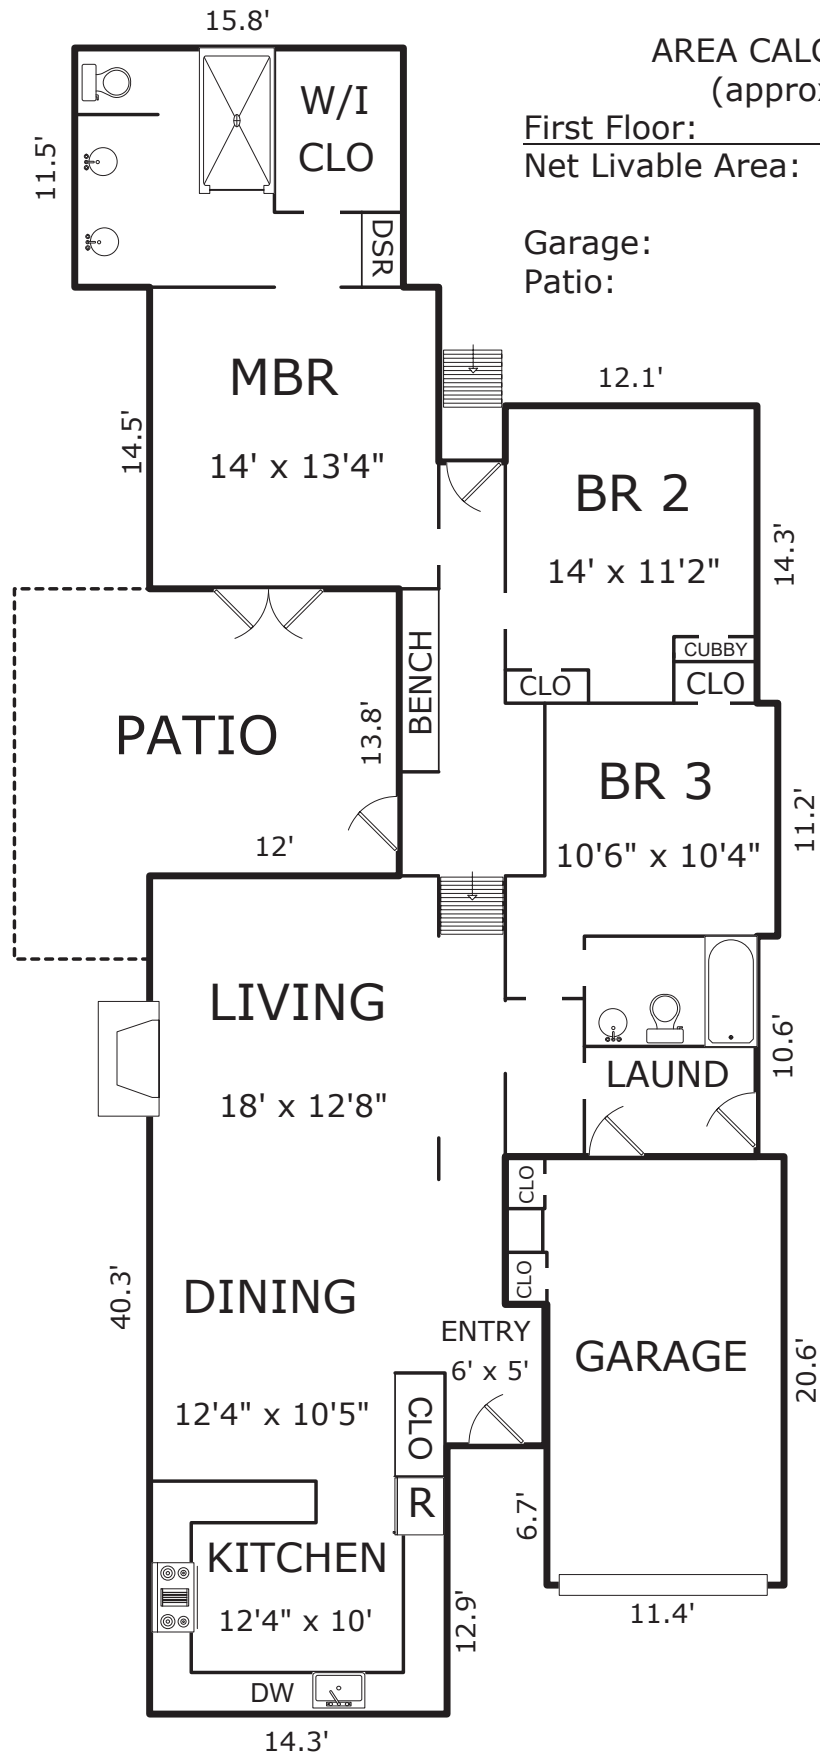

# SANTA FE 3SW of EIGHTH, CARMEL, CA 93921

## AREA CALCULATIONS (approximate)

First Floor:	1,587sf
Net Livable Area:	1,587sf
Garage:	249
Patio:	281