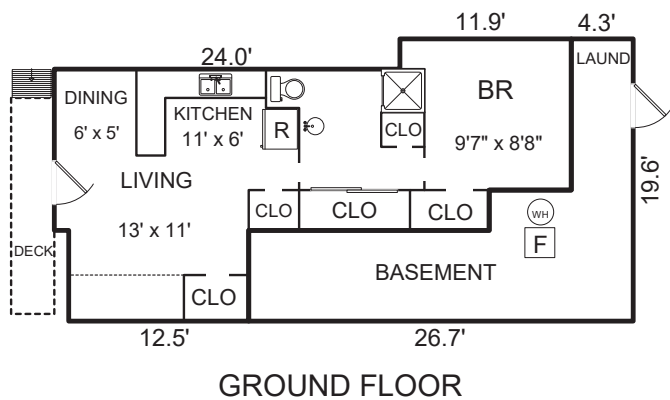

# 24760 LOWER TRAIL, CARMEL, CA 93923

## AREA CALCULATIONS (approximate)

Main Living Area:	924sf
Ground Floor:	490
<b>Net Livable Area:</b>	<b>1,414sf</b>
Garage:	192
Basement:	241
Patio:	464
Deck:	157
Deck:	45