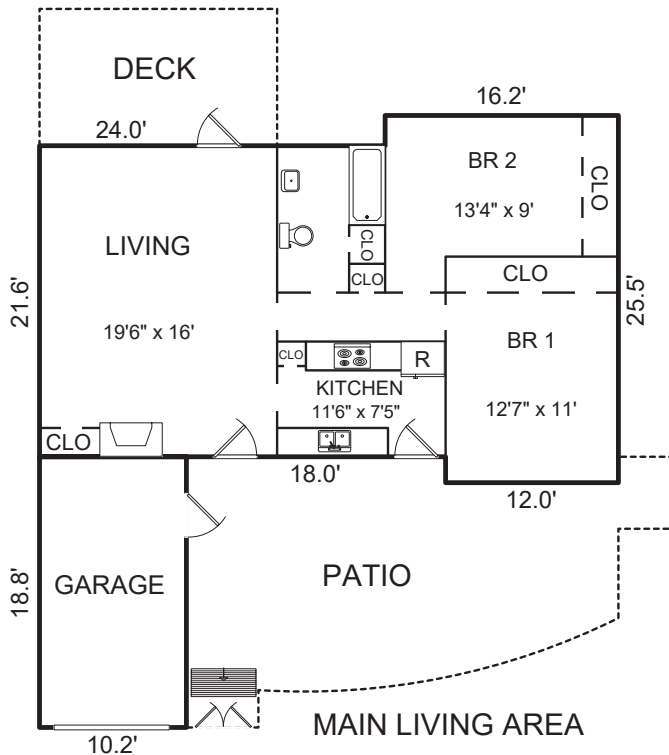

# 24760 LOWER TRAIL, CARMEL, CA 93923

## AREA CALCULATIONS (approximate)

Main Living Area:	924sf
Ground Floor:	490
<b>Net Livable Area:</b>	<b>1,414sf</b>
Garage:	192
Basement:	241
Patio:	464
Deck:	157
Deck:	45