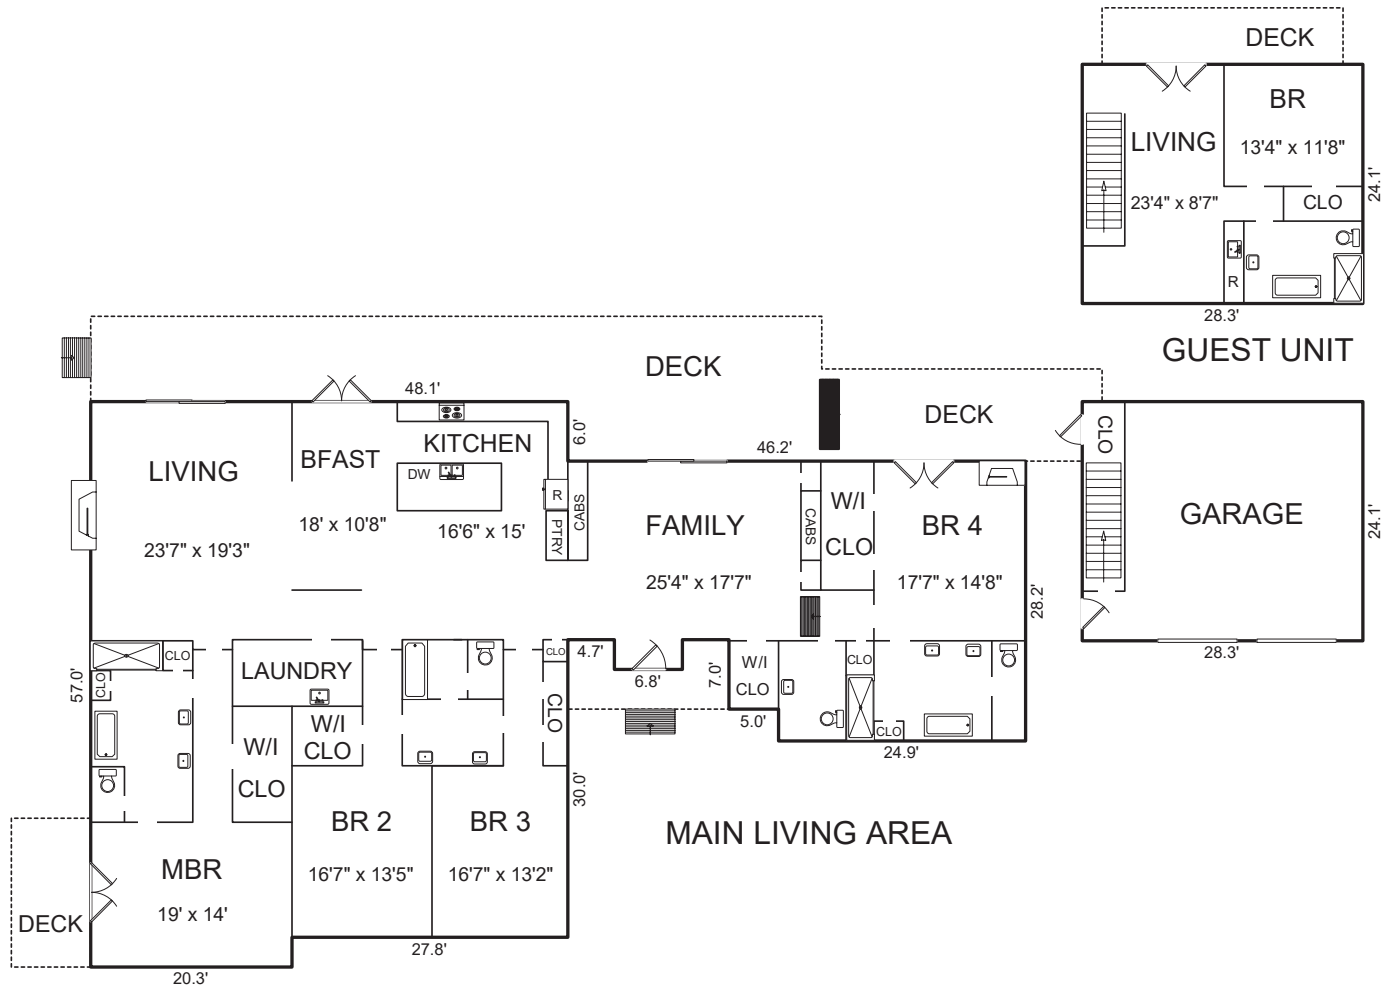

1440 LISBON LANE, PEBBLE BEACH, CA 93953

AREA CALCULATIONS (approximate)

Main Living Area:	3,798sf
Guest Unit:	683
Net Livable Area:	4,481sf
Garage:	683
Deck:	1,038
Deck:	120
Deck (GU):	139