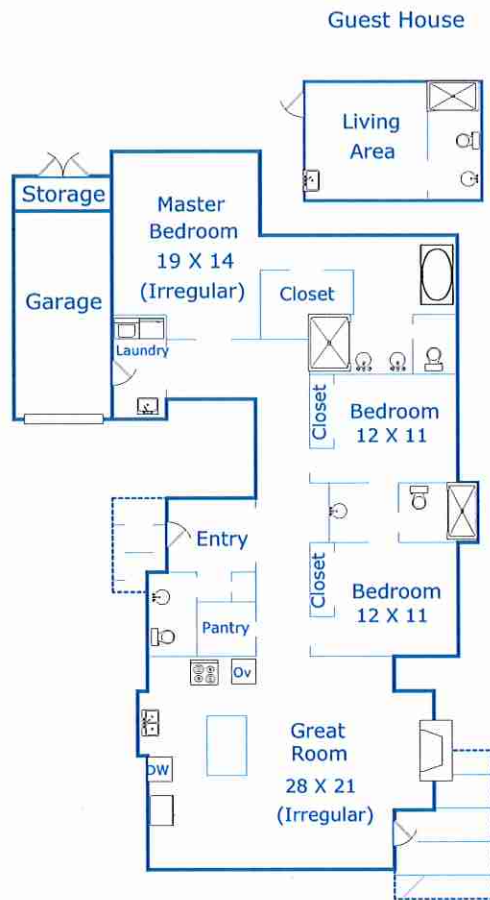

Monte Verde 3NE 9th Avenue
Carmel, CA 93921

Main Living Area - 2014sf
Guest House - 216sf
Garage - 245sf