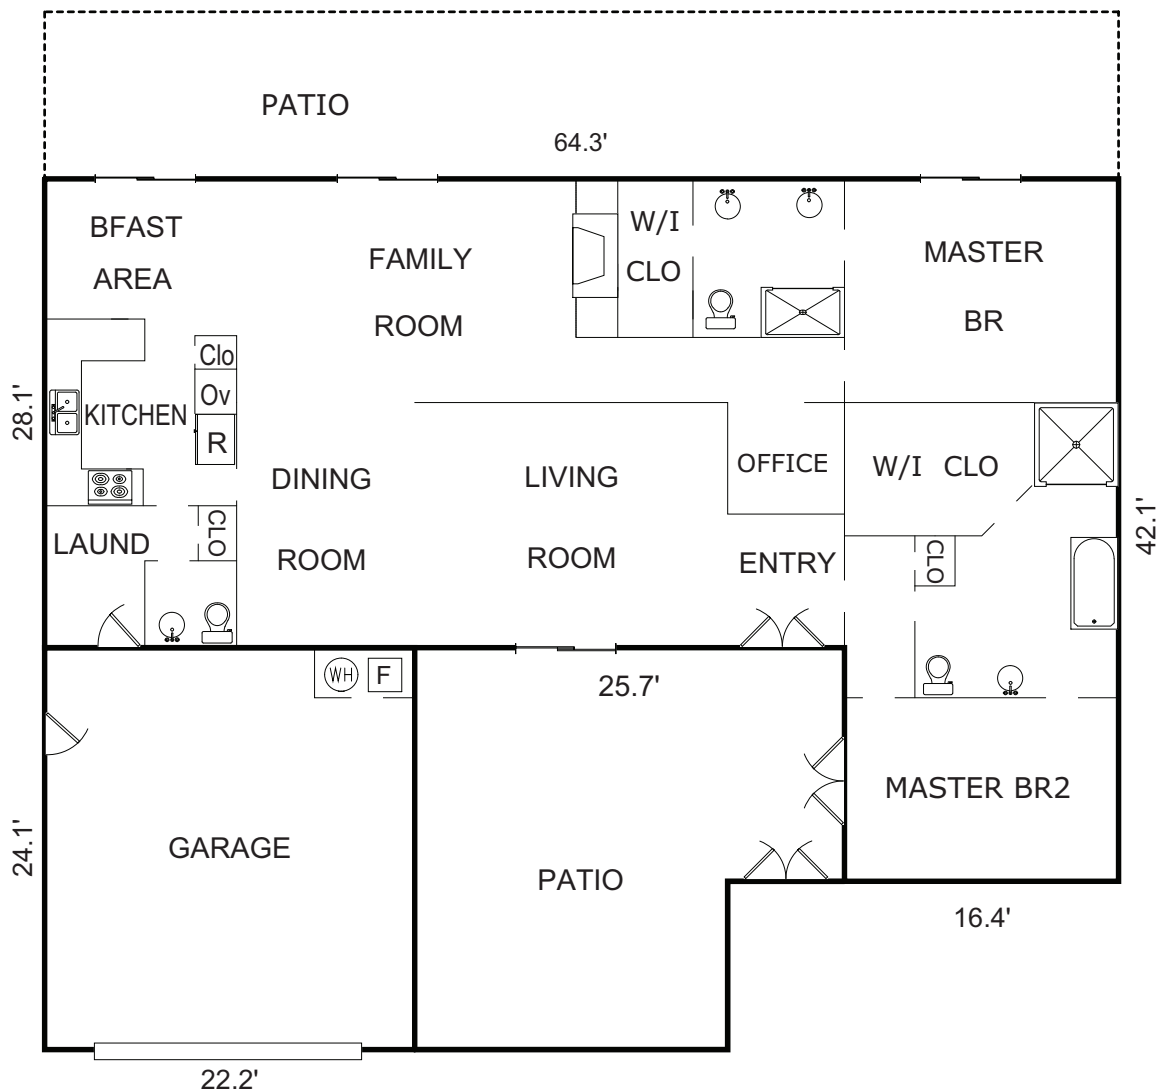

## ROOM DIMENSIONS

|              |       |   |       |
|--------------|-------|---|-------|
| Entry:       | 8'    | x | 6'7"  |
| Kitchen:     | 11'   | x | 11'   |
| Bfast Area:  | 11'   | x | 8'    |
| Dining Room: | 14'4" | x | 10'   |
| Living Room: | 19'4" | x | 14'4" |
| Office:      | 7'    | x | 6'5"  |
| Family Room: | 20'4" | x | 12'9" |
| Master BR:   | 15'6" | x | 12'8" |
| Master BR2:  | 15'7" | x | 10'9" |

## AREA CALCULATIONS

|                   |         |
|-------------------|---------|
| First Floor:      | 2,037sf |
| Net Livable Area: | 2,037sf |
| Patio:            | 643     |
| Enclosed Patio:   | 550     |
| Garage:           | 534     |