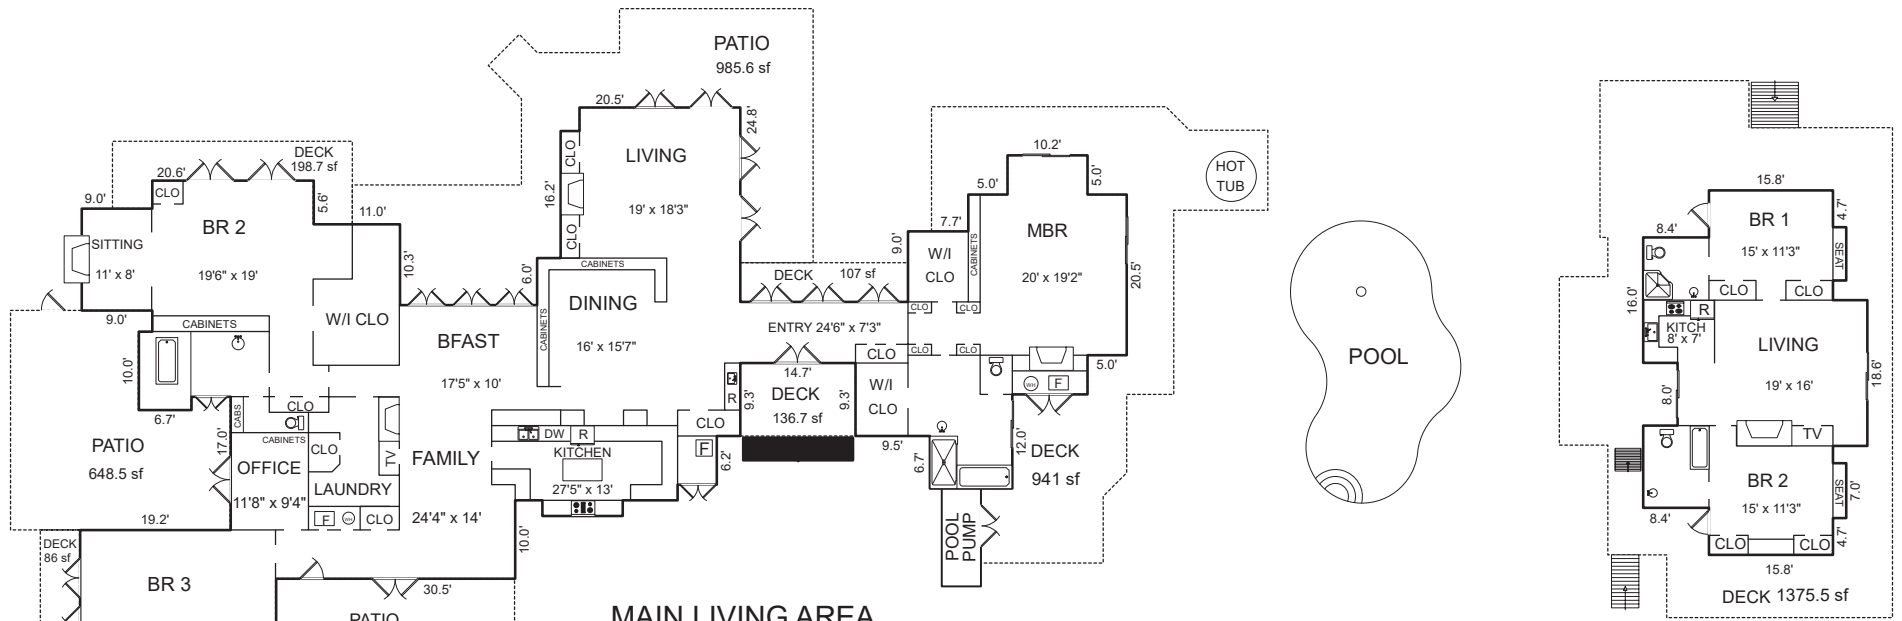

5498 QUAIL MEADOWS DRIVE, CARMEL, CA 93923

MAIN LIVING AREA

AREA CALCULATIONS
(approximate)

POOL HOUSE

Main Living Area:	4,924sf
Pool House:	1,095
Caretaker's House:	1,296
Net Livable Area:	7,315sf

CARETAKER'S HOUSE

Caretaker's Loft:	116
Boathouse:	120
Carport:	722
Carport:	894
Barn:	946
Goat Barn:	181
Greenhouse:	219
Chicken Coop:	532
Shed:	192