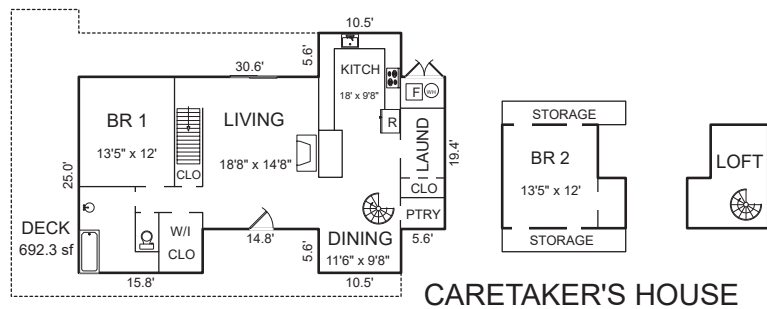

5498 QUAIL MEADOWS DRIVE, CARMEL, CA 93923

MAIN LIVING AREA

AREA CALCULATIONS
(approximate)

POOL HOUSE

Main Living Area:	4,924sf
Pool House:	1,095
Caretaker's House:	1,296
Net Livable Area:	7,315sf

CARETAKER'S HOUSE

Caretaker's Loft:	116
Boathouse:	120
Carport:	722
Carport:	894
Barn:	946
Goat Barn:	181
Greenhouse:	219
Chicken Coop:	532
Shed:	192