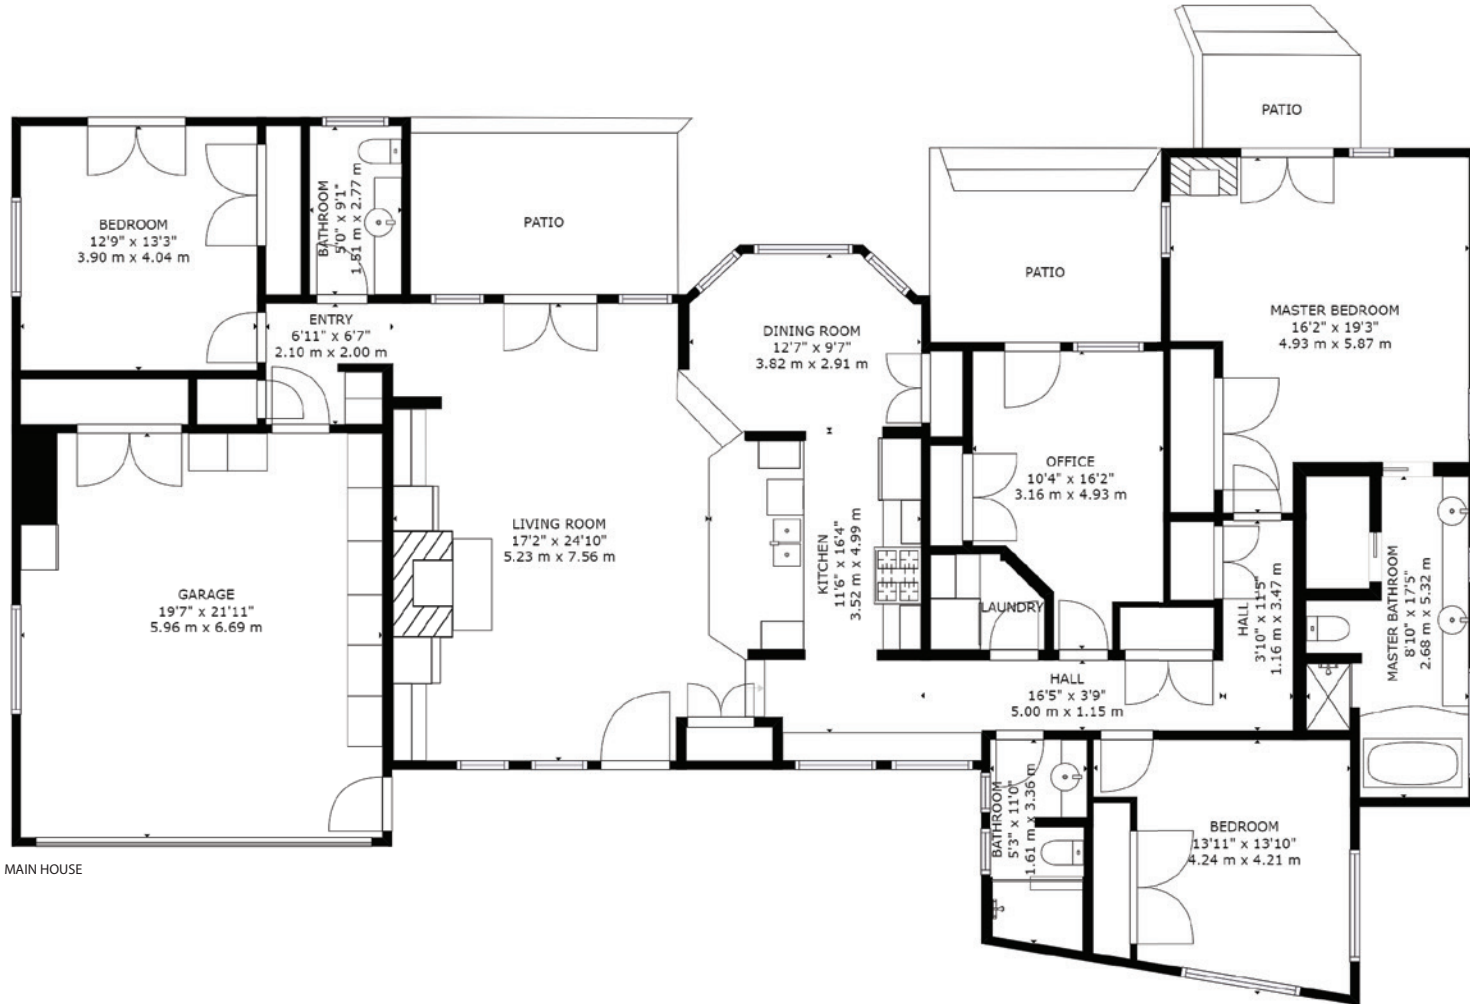

CASITA

MAIN HOUSE

GROSS INTERNAL AREA
 MAIN HOUSE: 2100 sq. ft, 195 m², EXCLUDED AREAS:
 GARAGE: 457 sq. ft, 42 m²
 CASITA: 197 sq. ft, 18 m²
 TOTAL: 2.297 sq. ft, 60m²

SIZES AND DIMENSIONS ARE APPROXIMATE, ACTUAL MAY VARY.