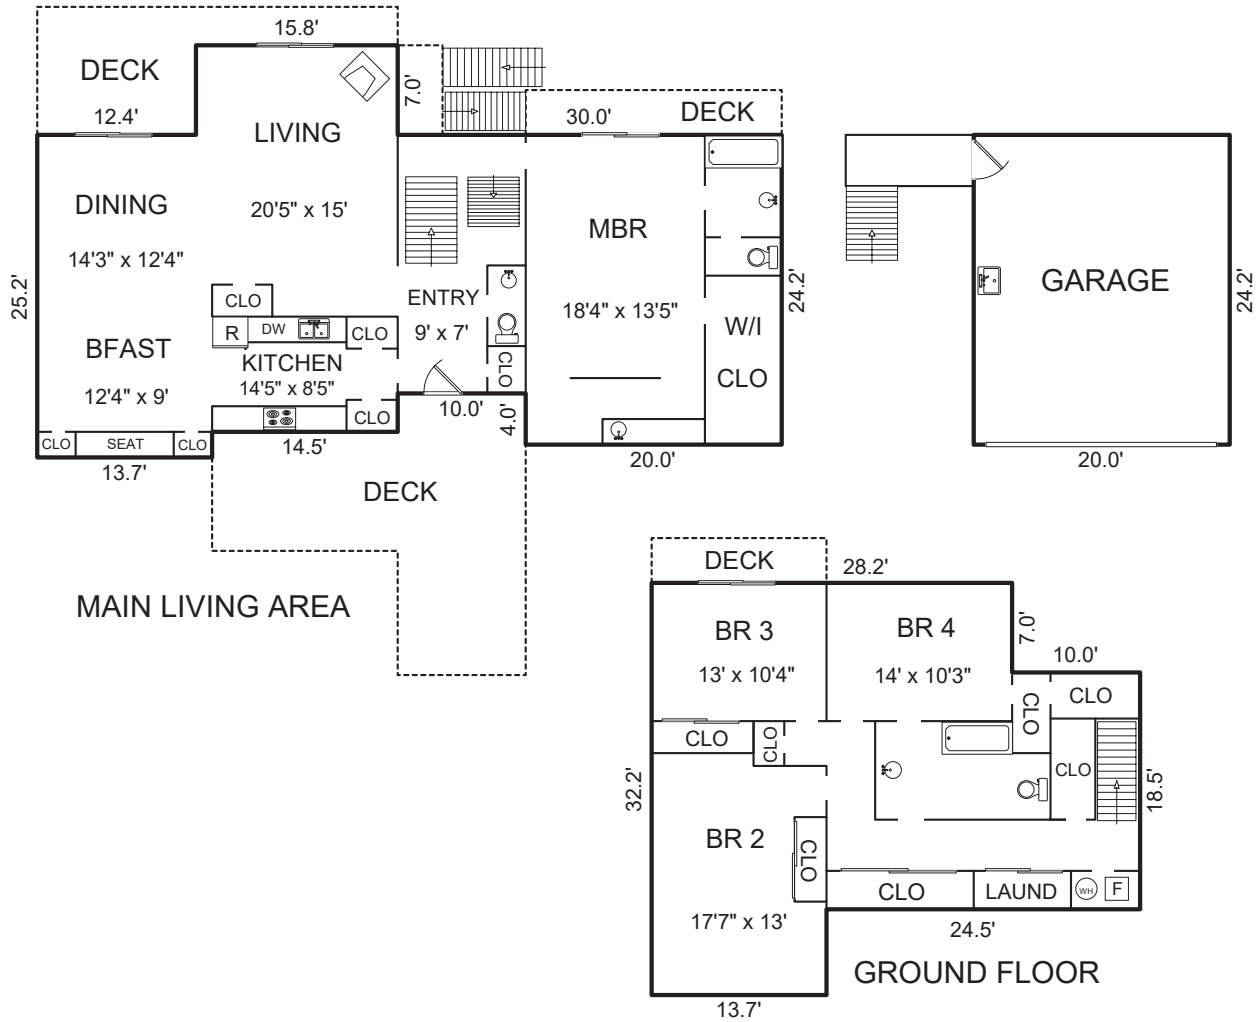

# 3470 EDGEFIELD PLACE, CARMEL, CA 93923

## AREA CALCULATIONS (approximate)

Main Living Area:	1,477sf
Ground Floor:	995
<b>Net Livable Area:</b>	<b>2,472sf</b>
Garage:	484
Deck:	355
Deck:	171
Deck:	70
Deck:	48