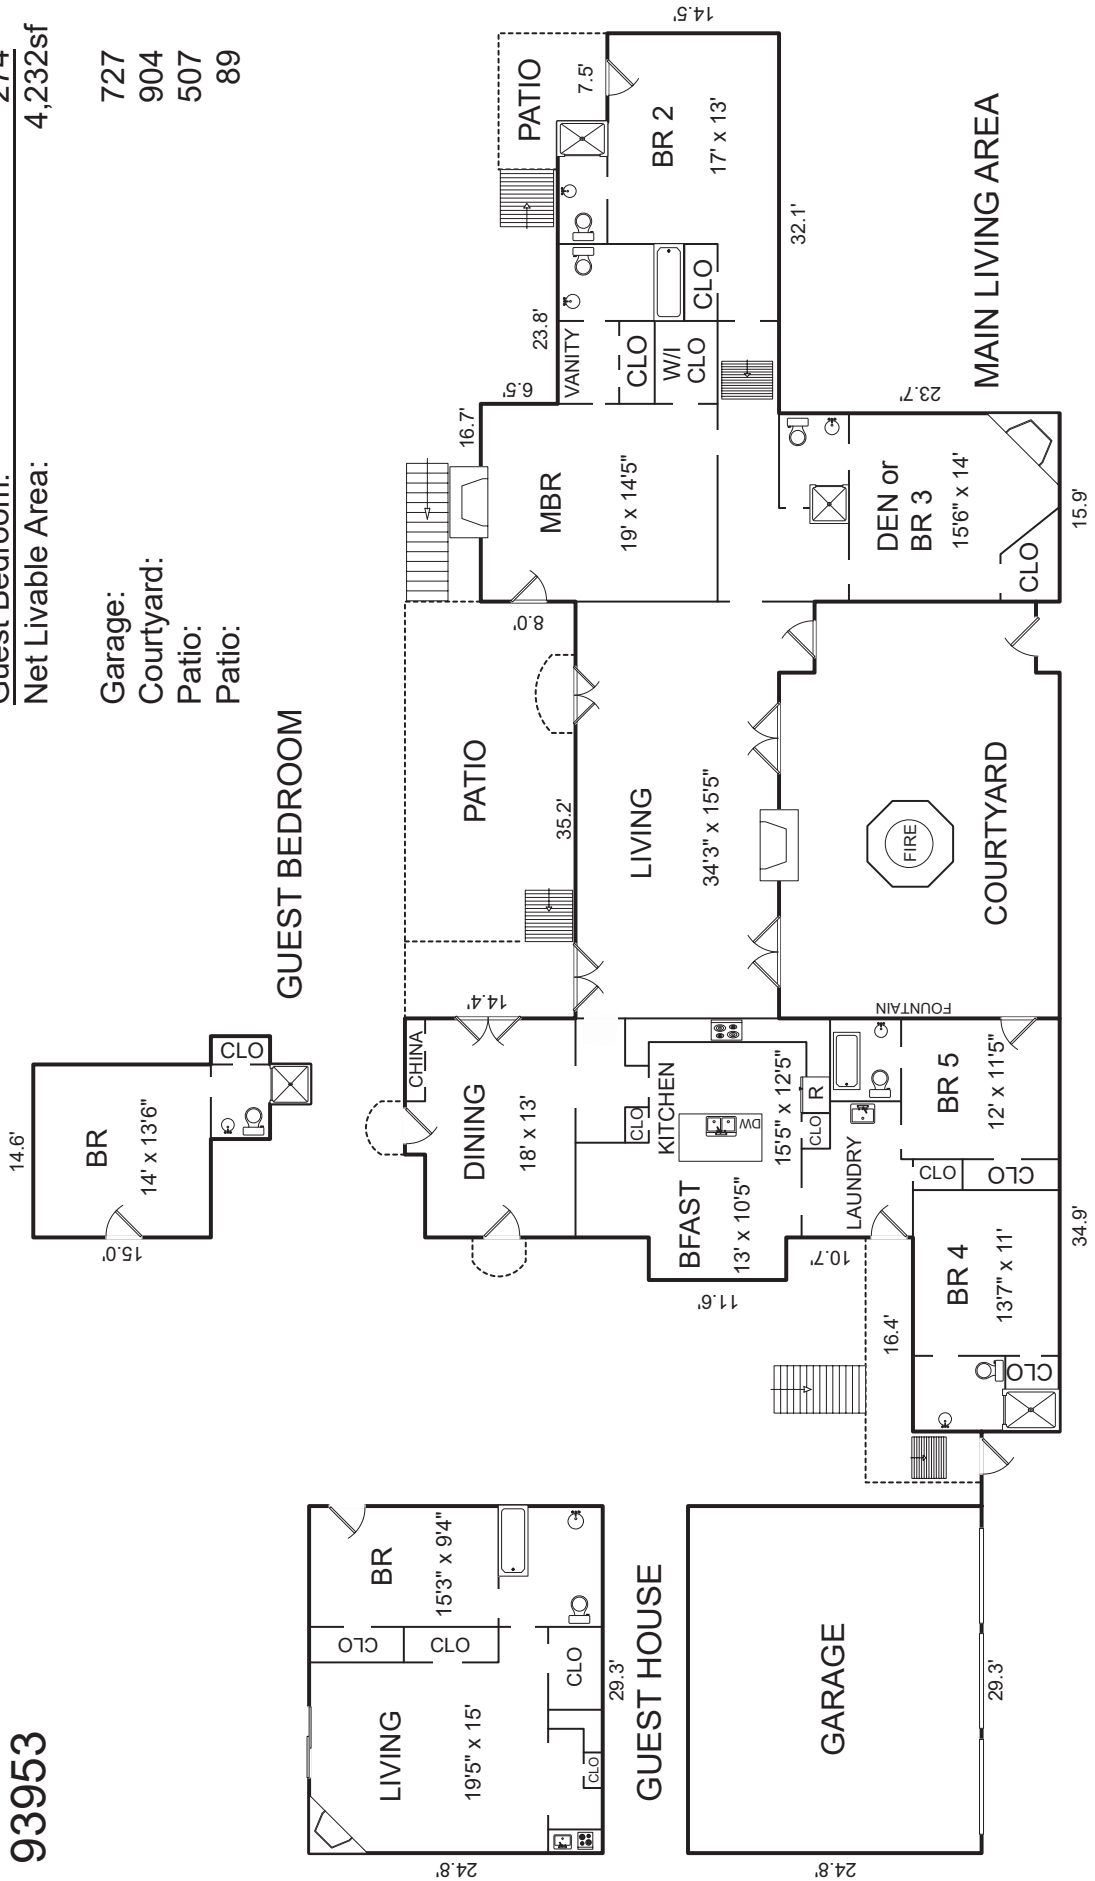

# 3322 17 MILE DRIVE PEBBLE BEACH, CA 93953

## AREA CALCULATIONS

Main Living Area:	(approximate)	3,231sf
Guest House:		727
Guest Bedroom:		274
Net Livable Area:		4,232sf

Garage:	727
Courtyard:	904
Patio:	507
Patio:	89

### GUEST BEDROOM

### MAIN LIVING AREA