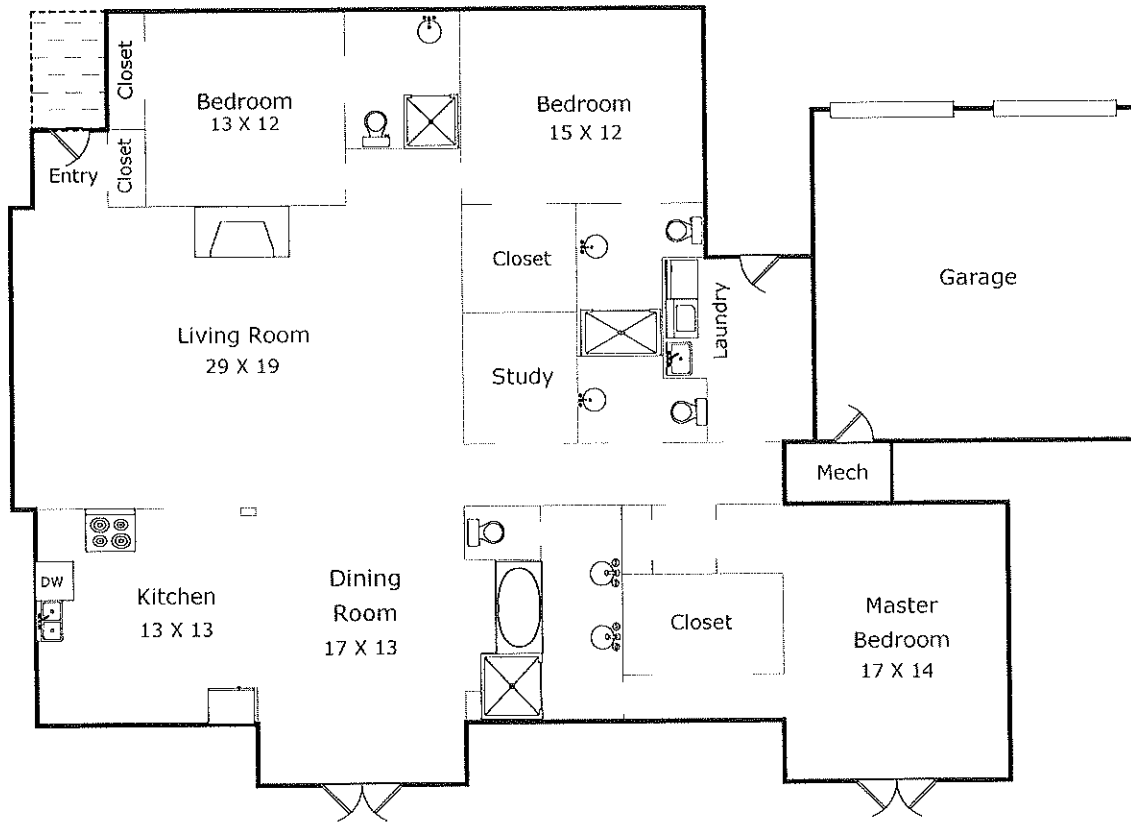

SE Corner San Antonio St & 7th Ave  
Carmel, CA 93921

Main Living Area - 2512sf  
Garage - 452sf