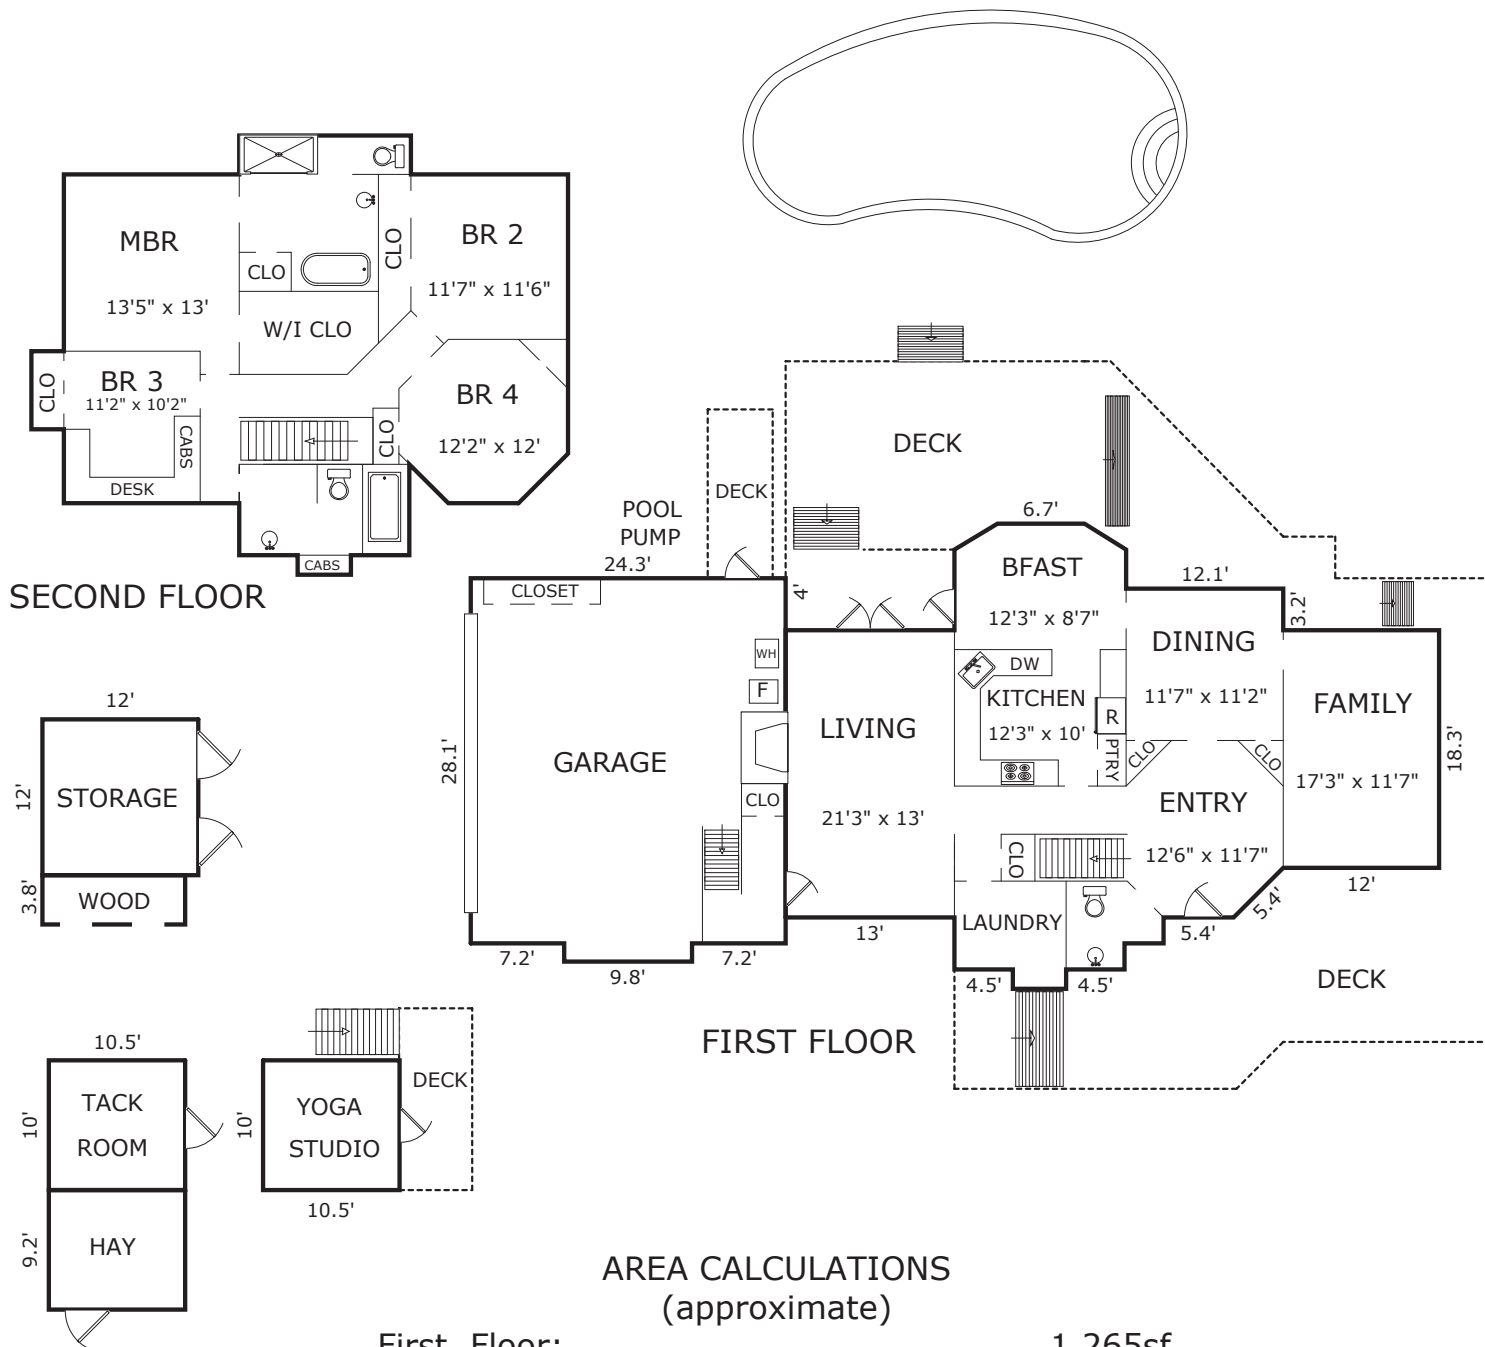

# 22 PASO DEL RIO, CARMEL VALLEY, CA 93924

### AREA CALCULATIONS (approximate)

First Floor:	1,265sf
Second Floor:	1,054
<b>Net Livable Area:</b>	<b>2,319sf</b>

Garage:	696
Yoga Studio:	105
Tack Room:	105
Hay:	97
Storage:	144
Wood Storage:	42
Deck:	1,198
Deck:	65
Deck (Yoga Studio):	79