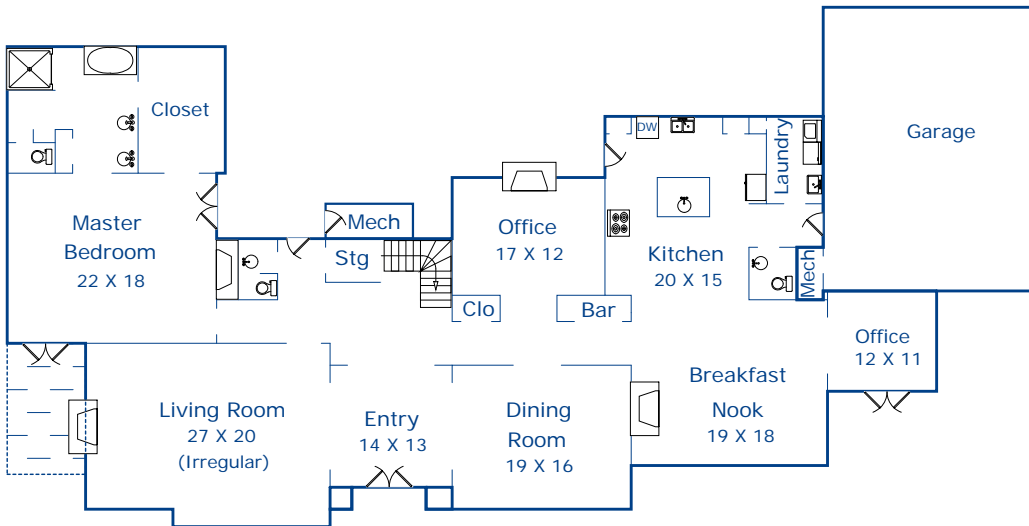

3225 17 Mile Drive
Pebble Beach, CA 93953

Main Living Area - 3770sf

Upper Level - 2061sf

Total - 5831sf

Garage - 828sf