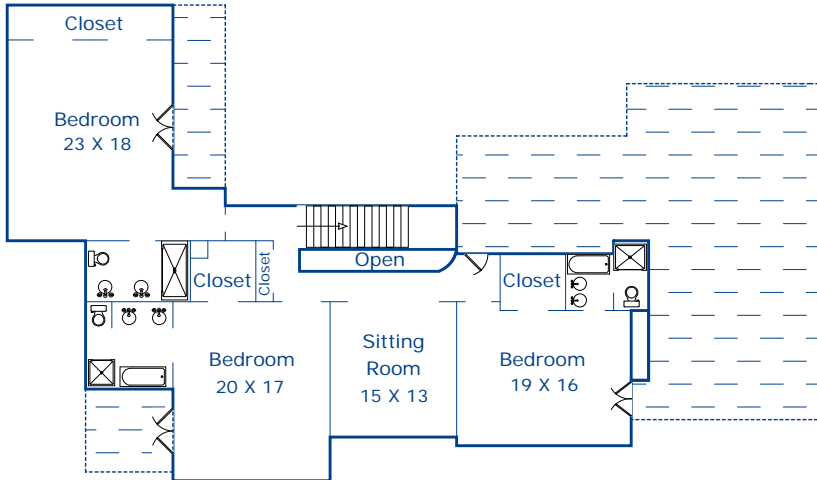

3225 17 Mile Drive
Pebble Beach, CA 93953

Main Living Area - 3770sf

Upper Level - 2061sf

Total - 5831sf

Garage - 828sf