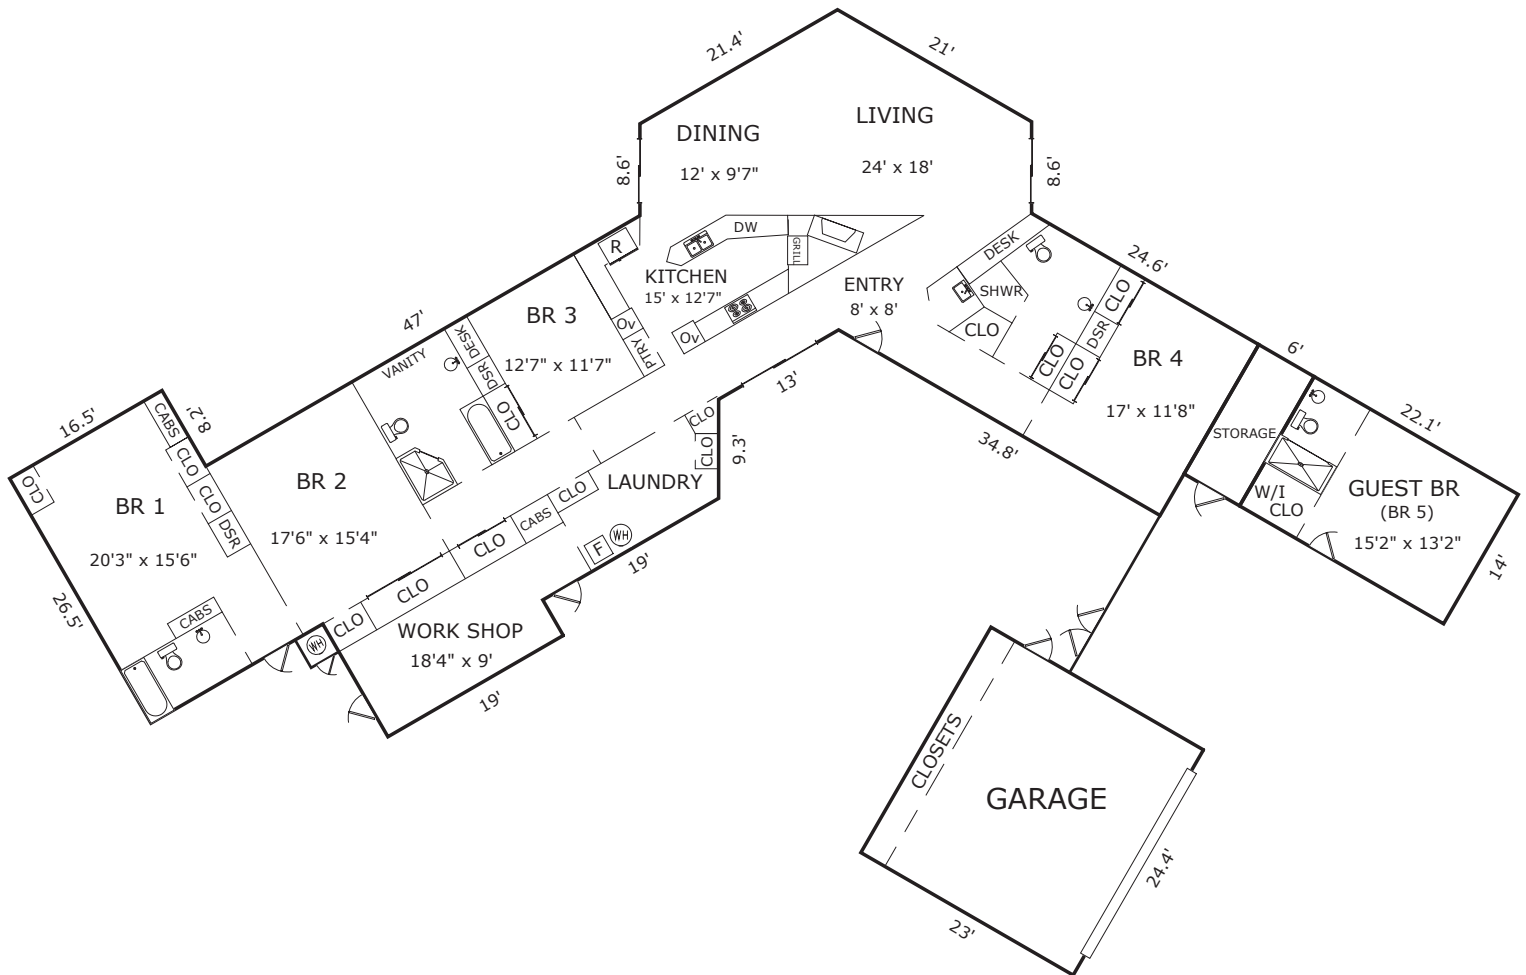

# 3141 17 MILE DRIVE, PEBBLE BEACH, CA 93953

## AREA CALCULATIONS (approximate)

Main Living Area:	3,068sf
Guest Unit:	309
<b>Net Livable Area:</b>	<b>3,377sf</b>

Garage:	561
Storage:	84