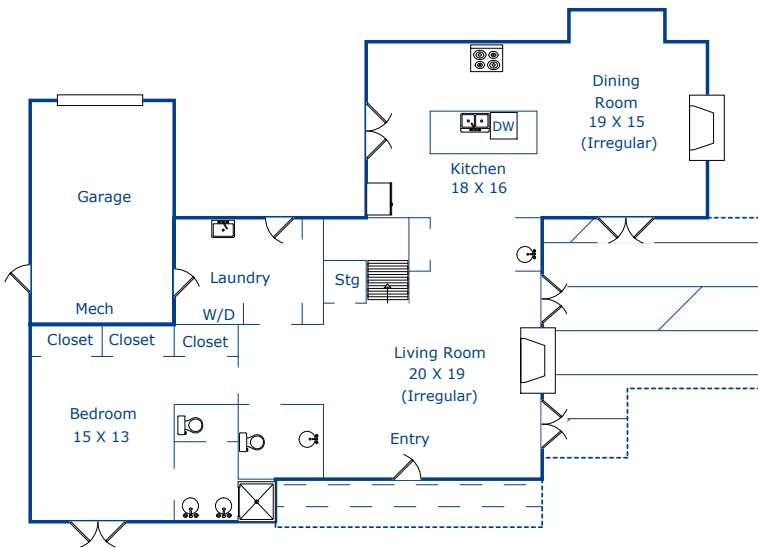

26339 Valley View
Carmel, CA 93923

Main Living Area - 1688sf

Upper Level - 1275sf

Total - 2963sf

Garage - 284sf