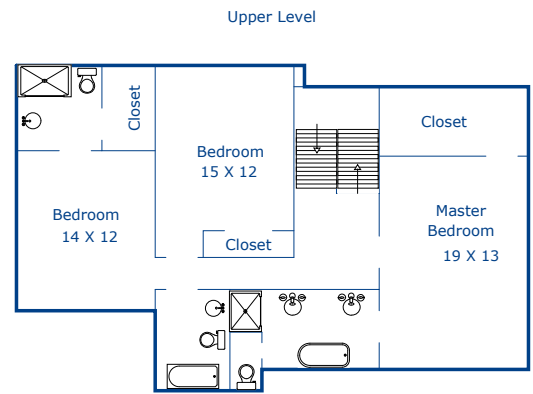

26339 Valley View
Carmel, CA 93923

Main Living Area - 1688sf

Upper Level - 1275sf

Total - 2963sf

Garage - 284sf