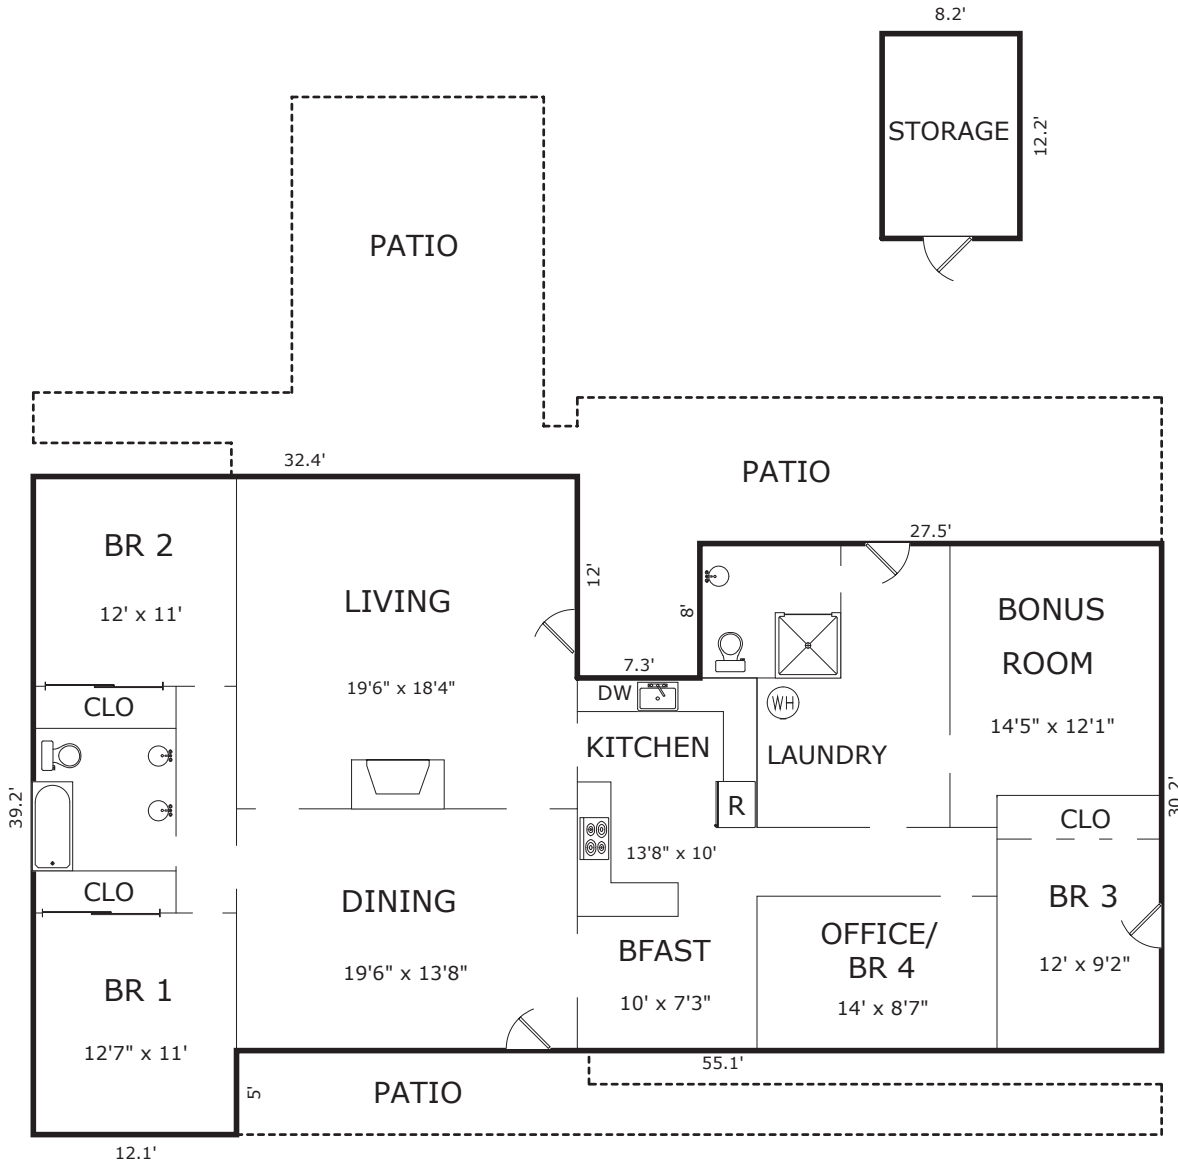

## AREA CALCULATIONS (approximate)

First Floor:	<u>2,161sf</u>
Net Livable Area:	2,161sf
Storage:	100
Patio:	760
Patio:	207