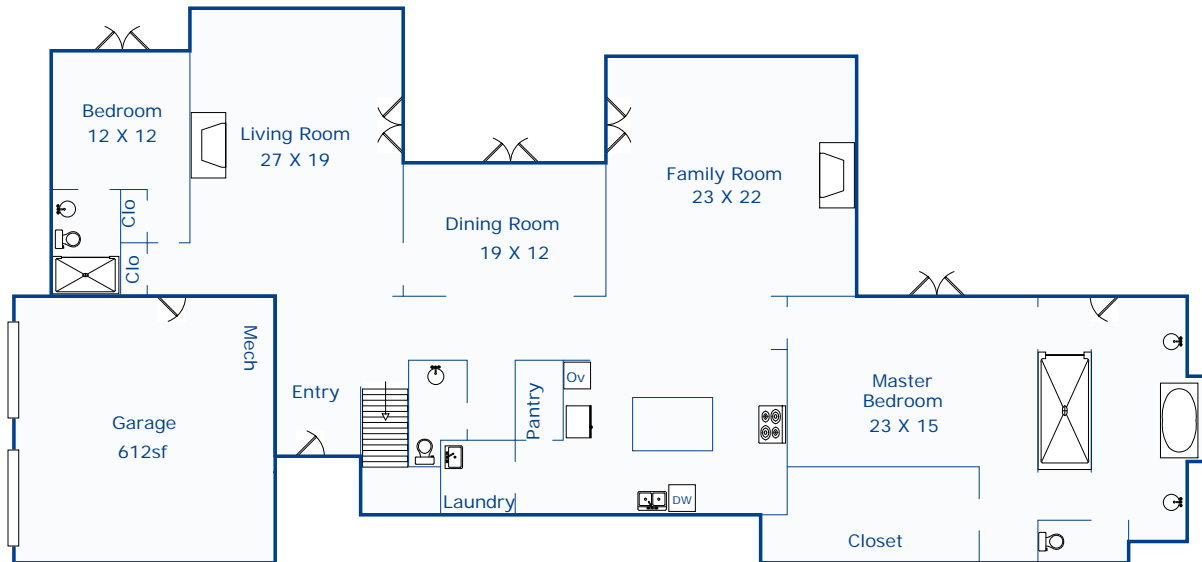

408 Mirador Court
Monterey, CA 93940

Main Living Area - 3499sf
Upper Level - 1231sf
Total - 4730sf