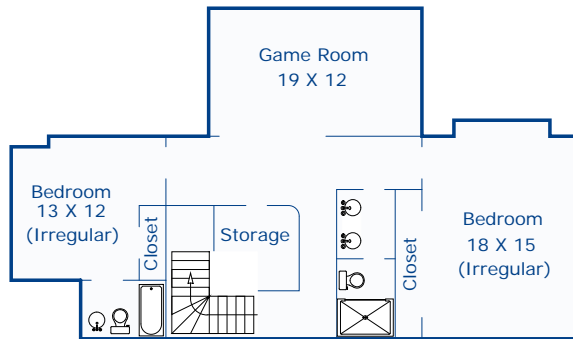

408 Mirador Court
Monterey, CA 93940

Main Living Area - 3499sf
Upper Level - 1231sf
Total - 4730sf