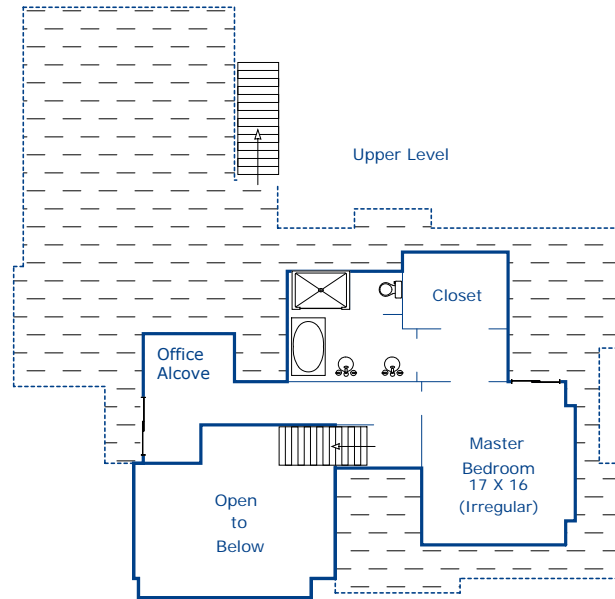

77 Yankee Point Drive  
Carmel, CA 93923

Main Living Area - 2297sf  
Upper Level - 796sf  
Lower Level - 239sf

---

Total - 3332sf

Garage - 511sf