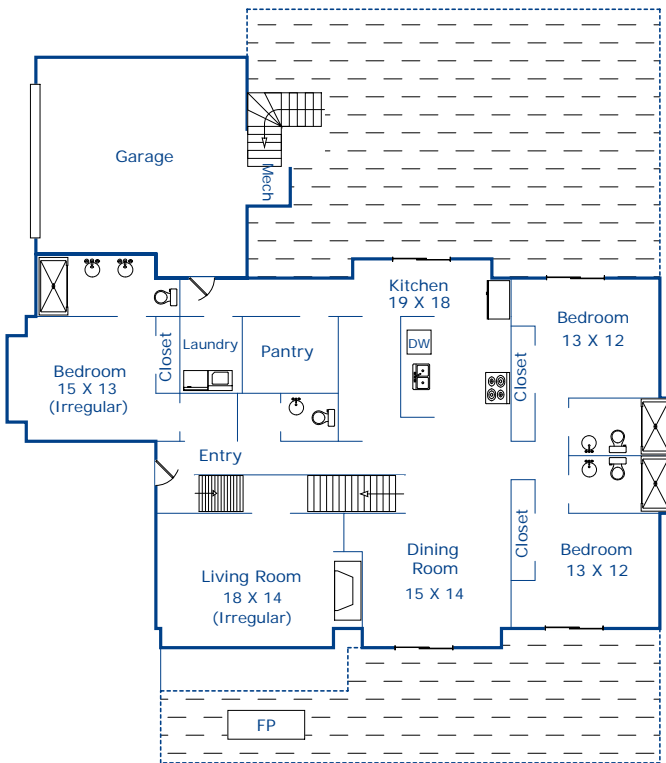

77 Yankee Point Drive  
Carmel, CA 93923

Main Living Area - 2297sf  
Upper Level - 796sf  
Lower Level - 239sf

---

Total - 3332sf

Garage - 511sf