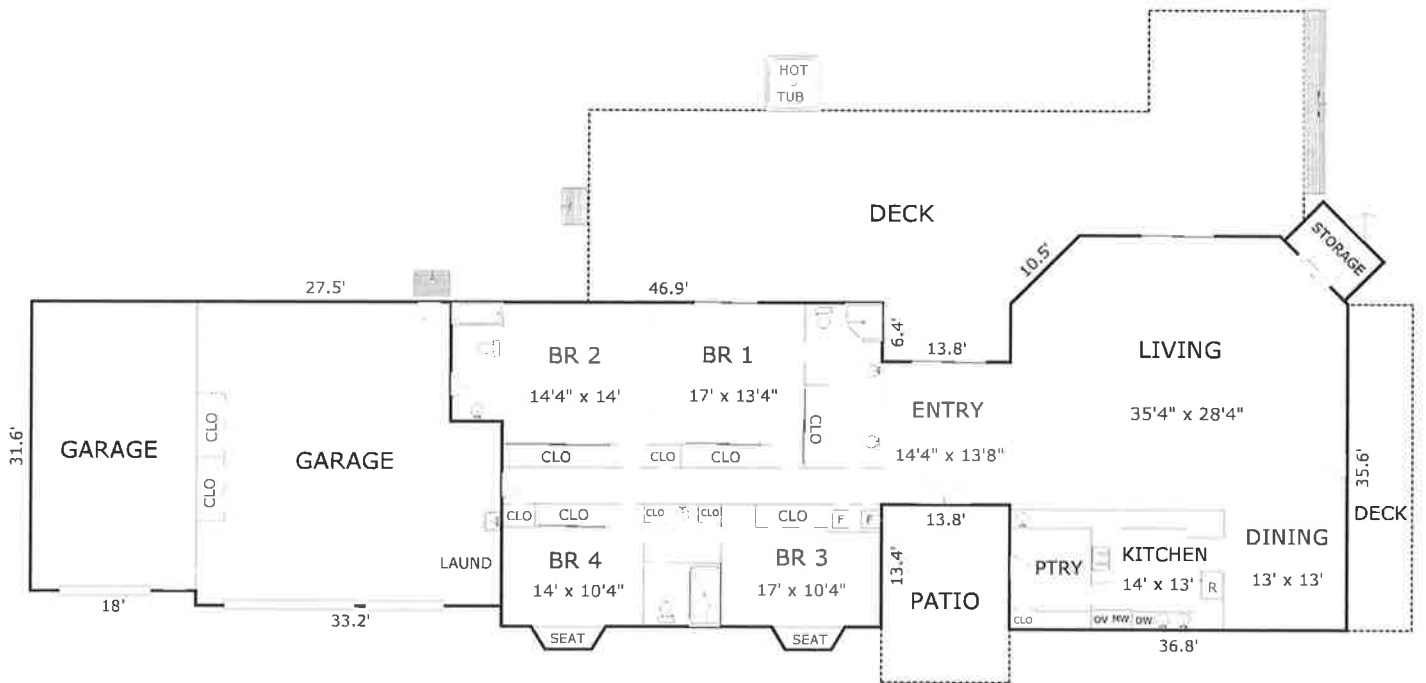

28014 MESA DE TIERRA ROAD, SALINAS, CA 93908

### AREA CALCULATIONS (approximate)

First Floor:	3,309sf
Net Livable Area:	3,309sf

Garage:		1,597
Deck:	1,697	Deck: 249
Patio:	268	Storage: 56