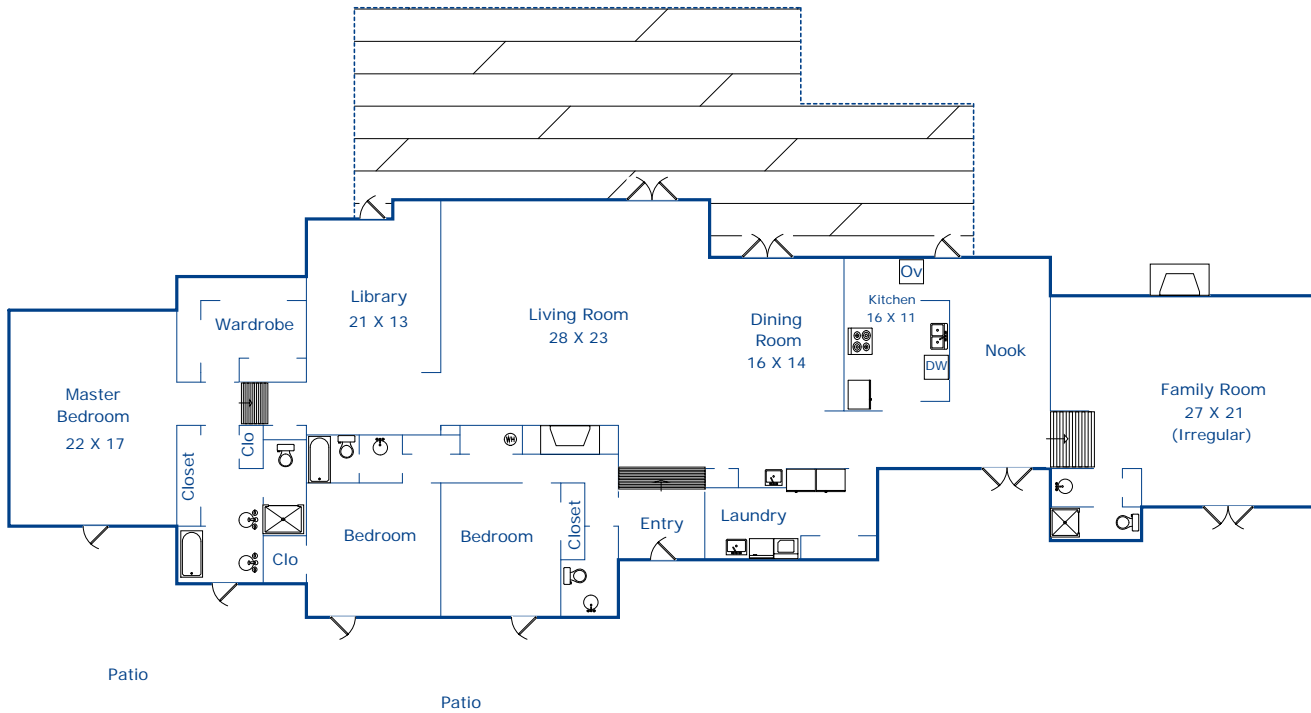

3334 17-Mile Drive
Pebble Beach, CA 93953

Main Living Area - 4163sf
Guest House - 787sf
Garage (incl storage) - 764sf