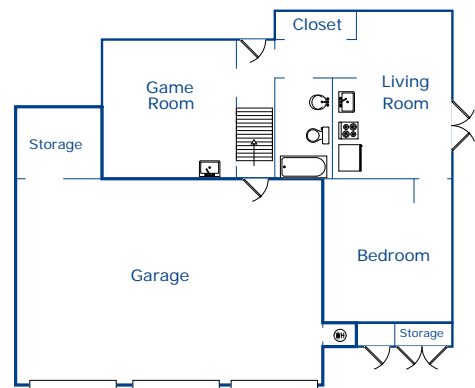

3334 17-Mile Drive
Pebble Beach, CA 93953

Main Living Area - 4163sf
Guest House - 787sf
Garage (incl storage) - 764sf