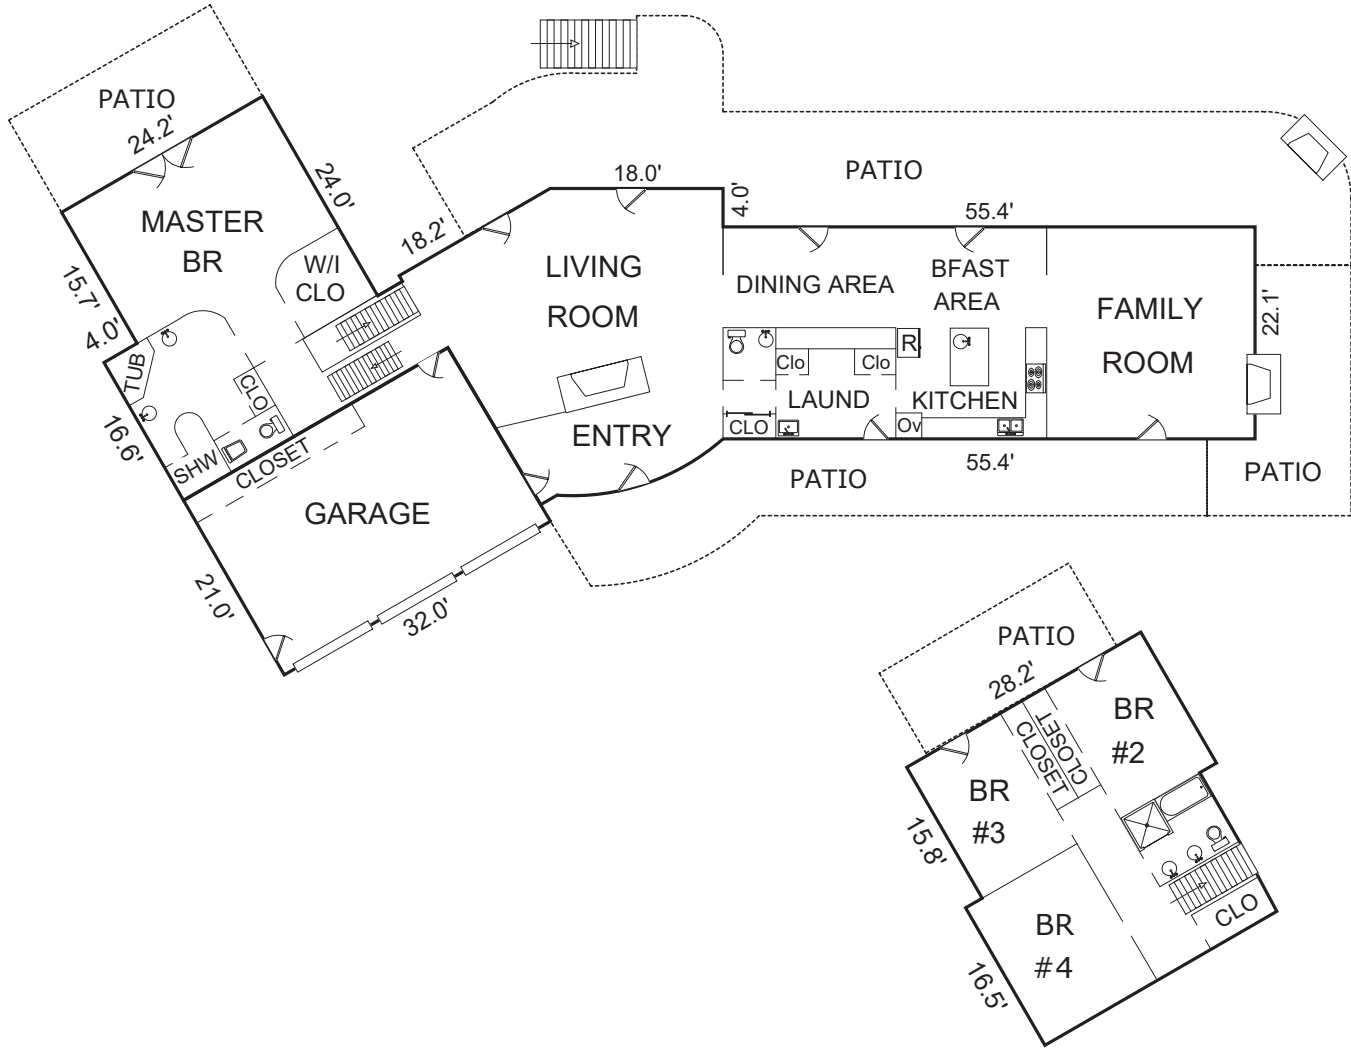

14 MIDDLE CANYON WAY, CARMEL VALLEY, CA 93924

ROOM DIMENSIONS

Entry:	20' x 9'
Kitchen:	16'3" x 10'6"
Bfast:	16'3" x 10'
Laundry:	12' x 9'
Dining:	18' x 10'
Living:	34' x 19'
Family:	21'2" x 21'
Master BR:	23' x 15'7"
BR #2:	15' x 11'
BR #3:	15' x 10'9"
BR #4:	15'6" x 12'9"

AREA CALCULATIONS (approximate)

First Floor:	2,864sf
Ground Floor:	908
Net Livable Area:	3,772sf
Garage:	670
Patio:	1,218
Patio:	576
Patio:	301
Patio:	266
Patio:	223